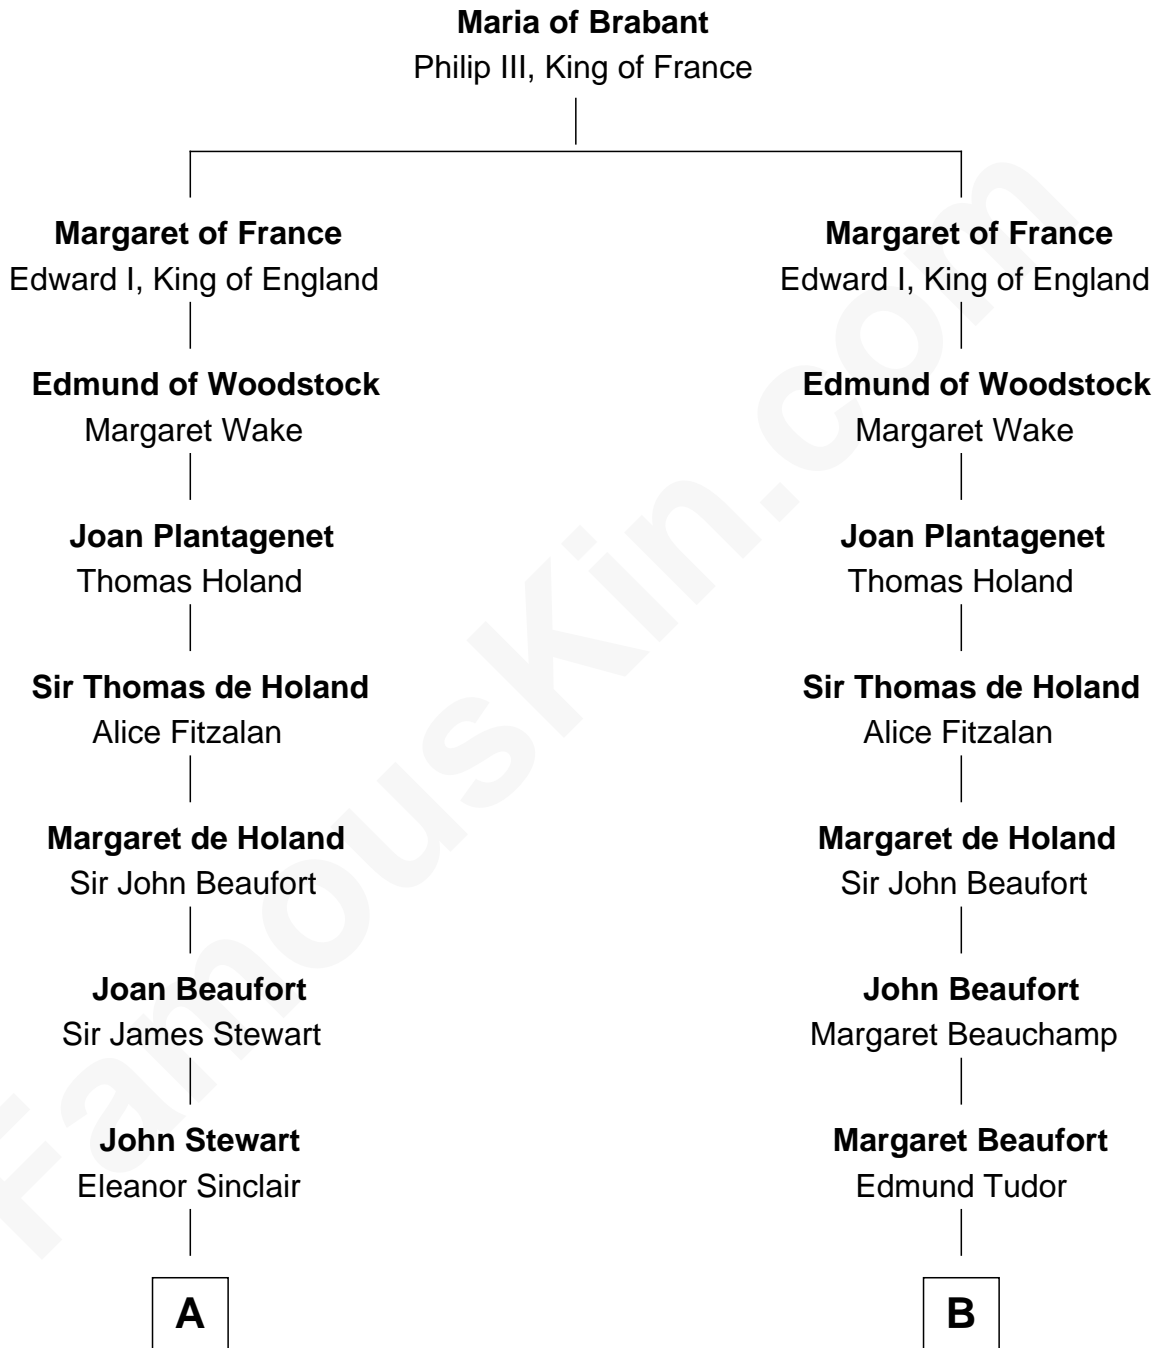

FamousKin.com

Relationship Chart of

Eleanor Roosevelt

First Lady of President Franklin D. Roosevelt

8th cousin 12 times removed of

King Henry VIII
King of England

C

James Stephens Bulloch

Martha Stewart

Martha Bulloch

Theodore Roosevelt

Elliott Roosevelt

Anna Rebecca Hall

Eleanor Roosevelt

First Lady of Franklin Roosevelt

FamousKin.com