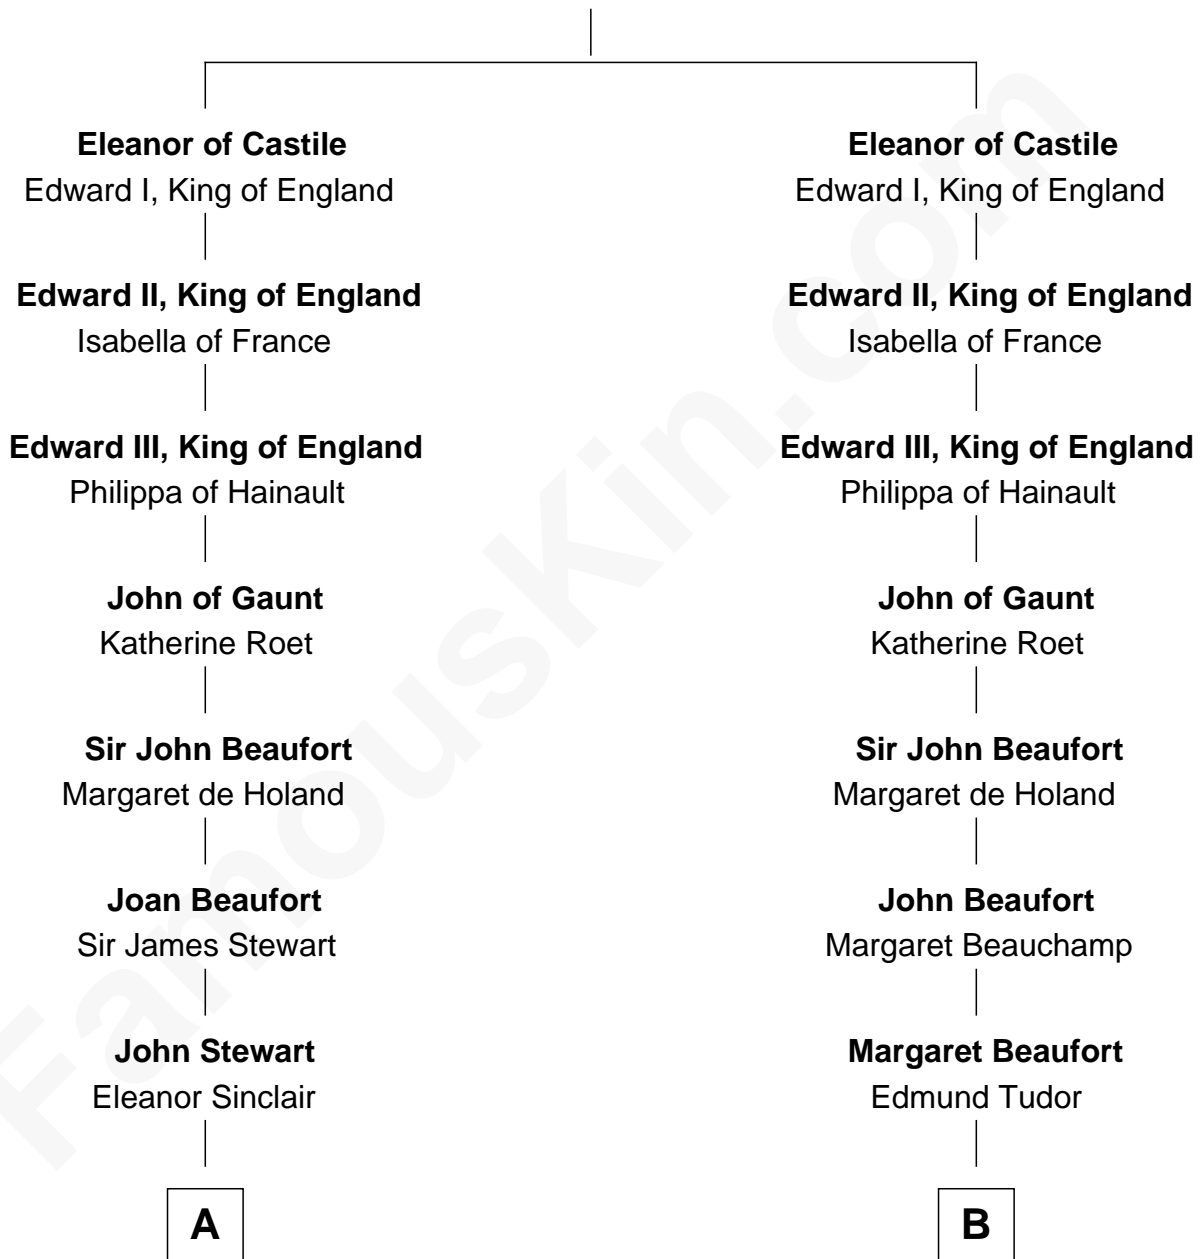

FamousKin.com

Relationship Chart of

Eleanor Roosevelt

First Lady of President Franklin D. Roosevelt

8th cousin 12 times removed of

King Henry VIII
King of England

Ferdinand III, King of Castile
Joanna of Ponthieu

C

James Stephens Bulloch

Martha Stewart

Martha Bulloch

Theodore Roosevelt

Elliott Roosevelt

Anna Rebecca Hall

Eleanor Roosevelt

First Lady of Franklin Roosevelt

FamousKin.com