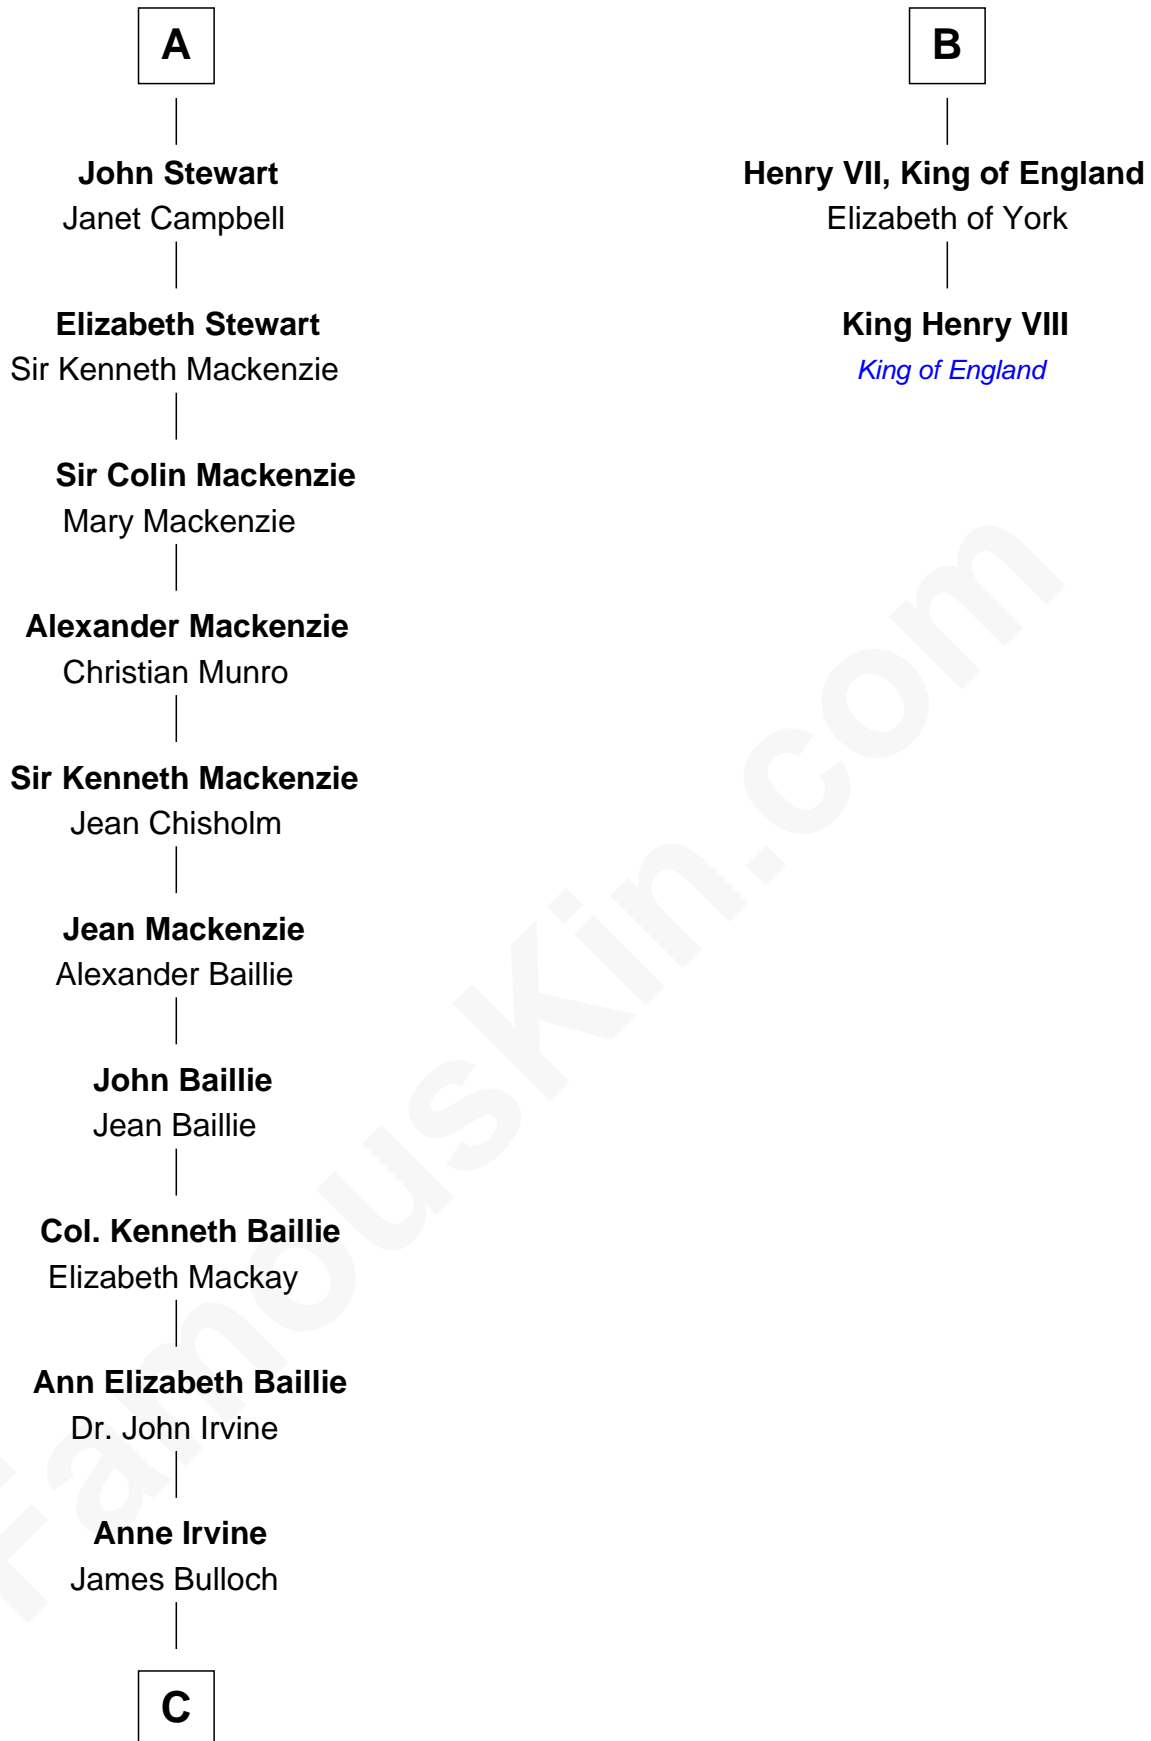

FamousKin.com

Relationship Chart of

Eleanor Roosevelt

First Lady of President Franklin D. Roosevelt

8th cousin 12 times removed of

King Henry VIII
King of England

Ferdinand III, King of Castile
Joanna of Ponthieu

C

James Stephens Bulloch

Martha Stewart

Martha Bulloch

Theodore Roosevelt

Elliott Roosevelt

Anna Rebecca Hall

Eleanor Roosevelt