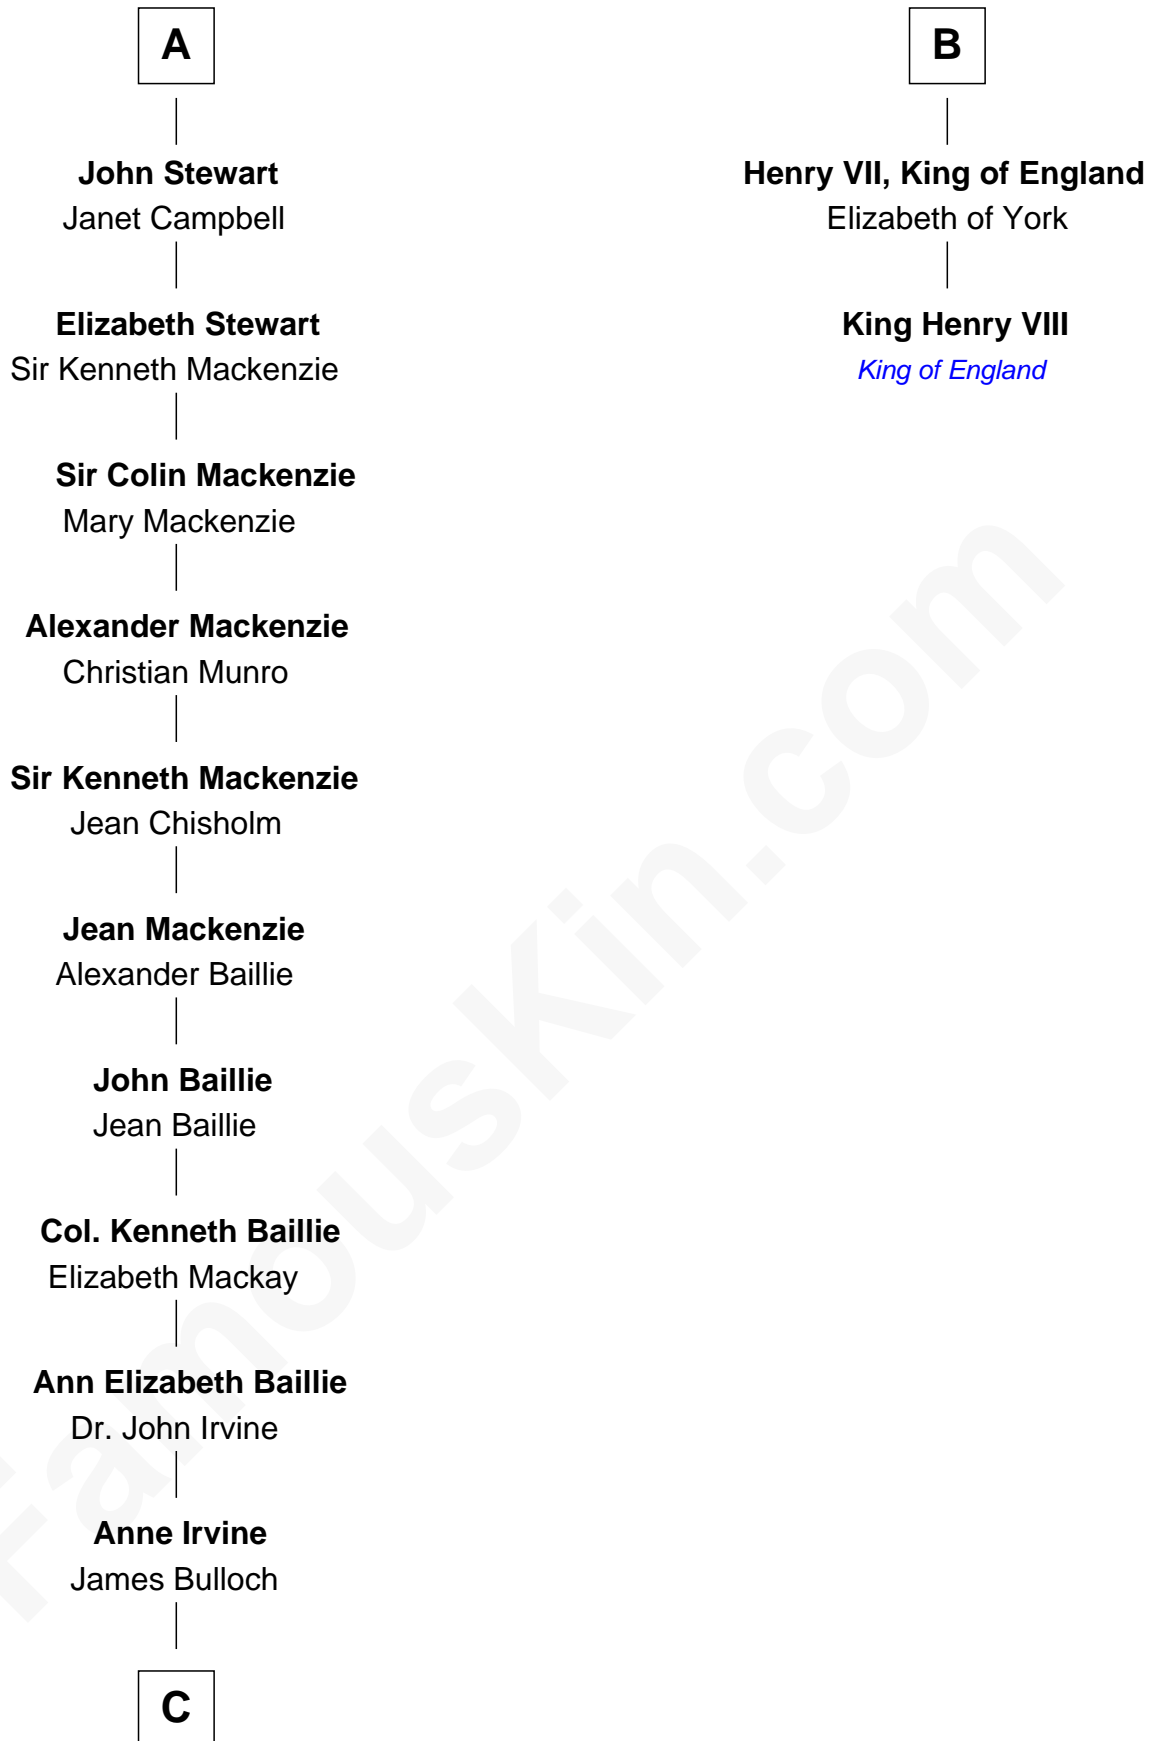

## Relationship Chart of

### Eleanor Roosevelt

*First Lady of President Franklin D. Roosevelt*

8th cousin 12 times removed of

**King Henry VIII**  
*King of England*

**John Fitzalan**  
Isabel de Mortimer

**C**

James Stephens Bulloch

Martha Stewart

Martha Bulloch

Theodore Roosevelt

Elliott Roosevelt

Anna Rebecca Hall

Eleanor Roosevelt

*First Lady of Franklin Roosevelt*

FamousKin.com