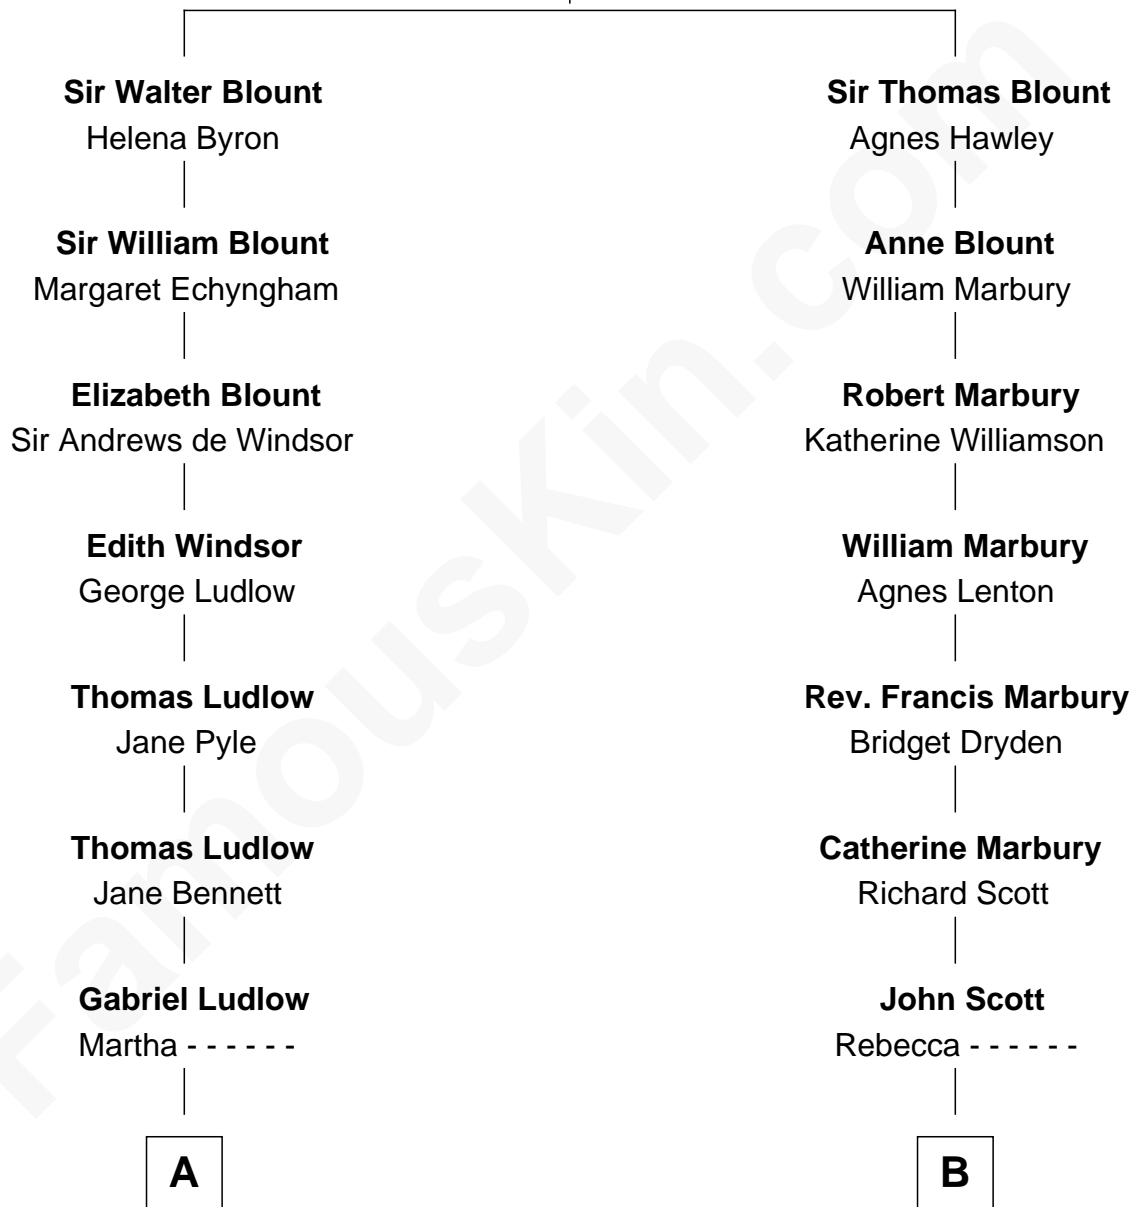

FamousKin.com

Relationship Chart of

Eleanor Roosevelt

First Lady of President Franklin D. Roosevelt

14th cousin 1 time removed of

Willis Carrier

Inventor of Air Conditioning

Sir Thomas Blount
Margaret de Gresley

A

Gabriel Ludlow
Sarah Hanmer

Gabriel Ludlow
Frances Duncan

Gabriel George Ludlow
Ann Ver Planck

Gabriel Ver Planck Ludlow
Elizabeth A. Hunter

Dr. Edward Hunter Ludlow
Elizabeth Livingston

Mary Livingston Ludlow
Valentine Gill Hall