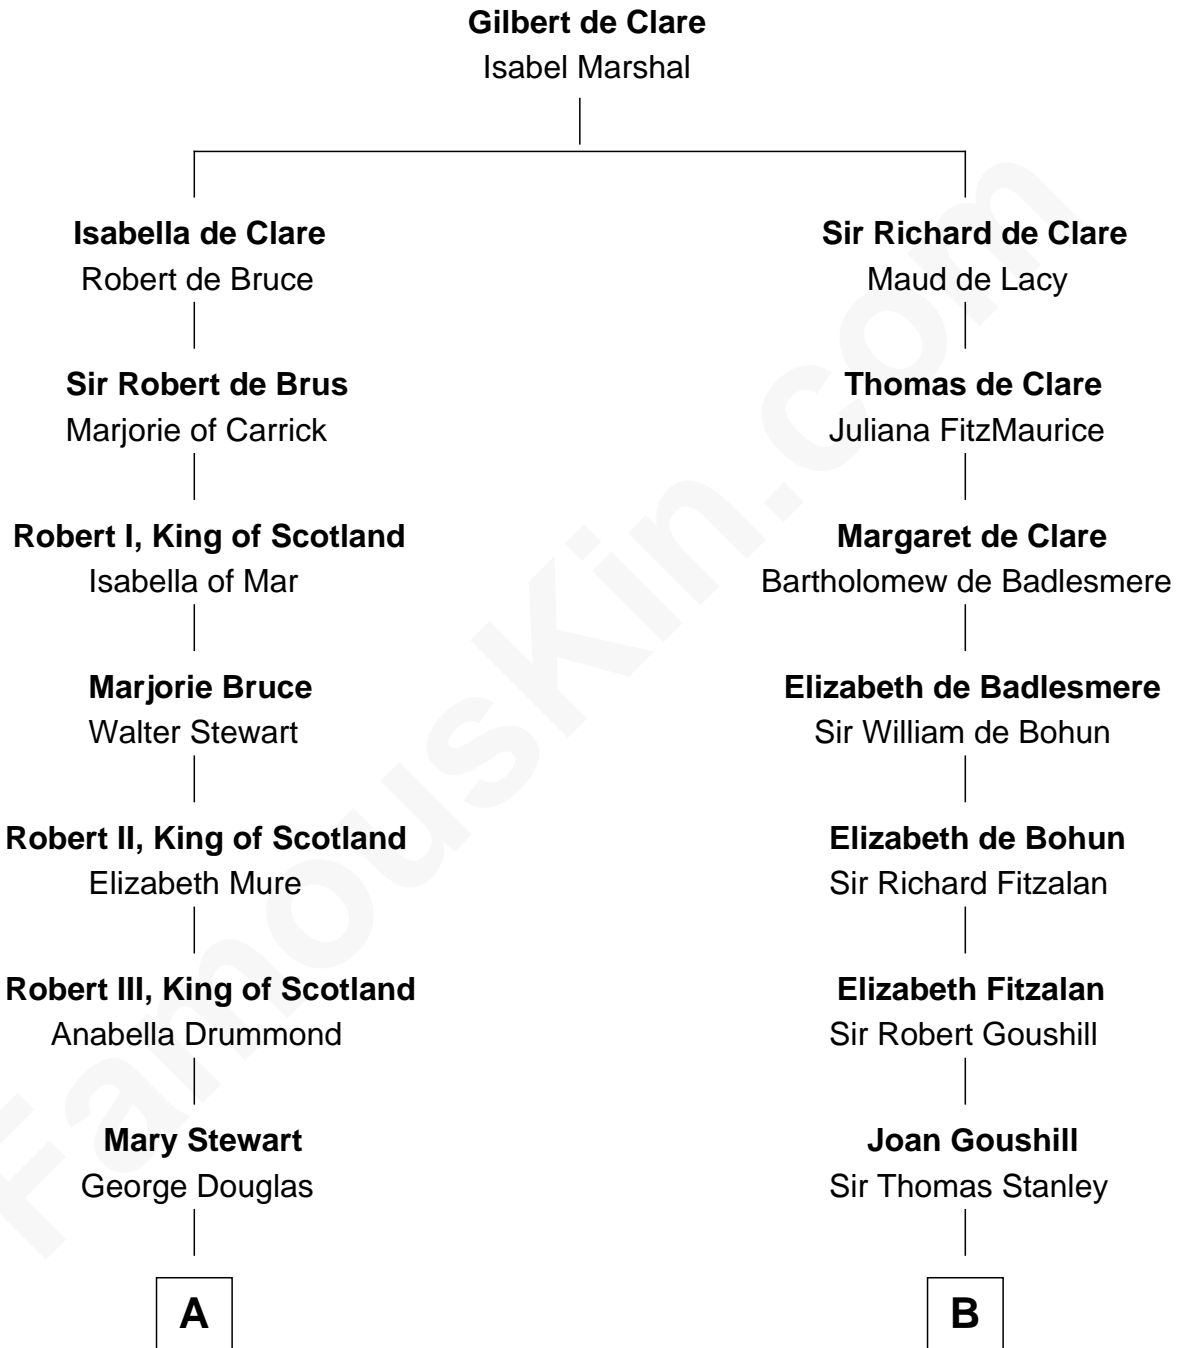

FamousKin.com

Relationship Chart of

Eleanor Roosevelt

First Lady of President Franklin D. Roosevelt

16th cousin 5 times removed of

Francis Lightfoot Lee

Signer of the Declaration of Independence

A

Elizabeth Douglas
Sir Alexander Forbes

Elizabeth Forbes
Alexander Irvine

Sir Alexander Irvine
Janet Keith

Alexander Irvine
Janet Allardice

Alexander Irvine
Elizabeth Ogilvie

Gilbert Irvine
Jean of Menzies

John Irvine
of Fortrie Irvine