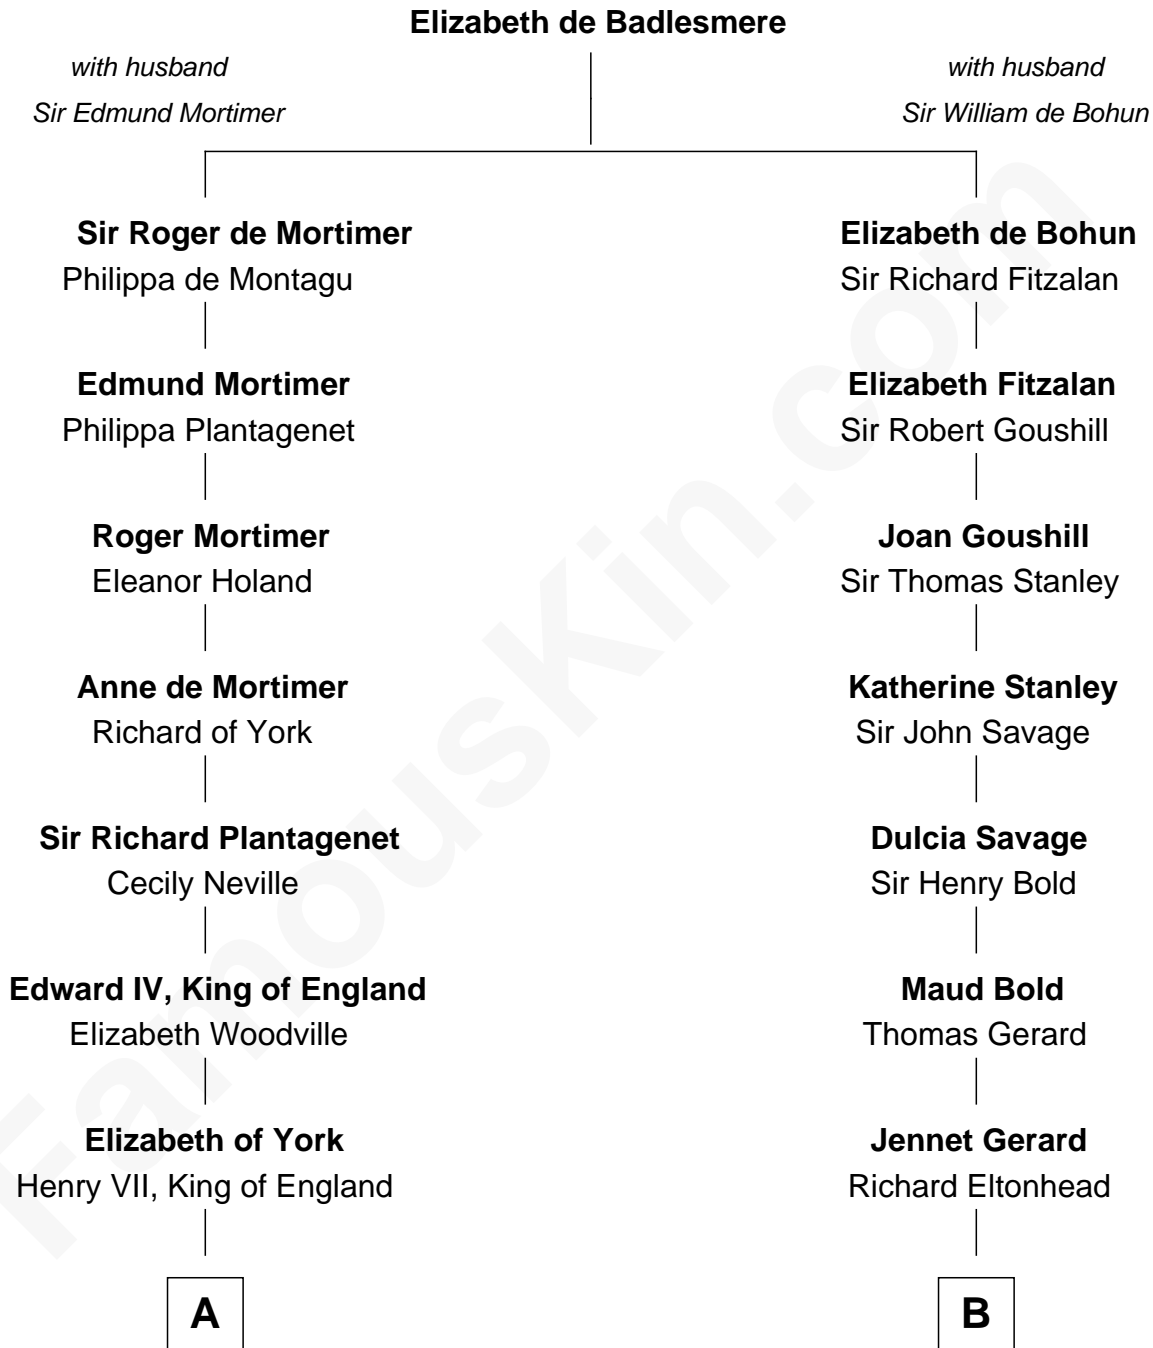

FamousKin.com

Relationship Chart of

Eleanor Roosevelt

First Lady of President Franklin D. Roosevelt

12th cousin 9 times removed of

Francis Lightfoot Lee

Signer of the Declaration of Independence

C

—
Gabriel Ver Planck Ludlow

Elizabeth A. Hunter

—
Dr. Edward Hunter Ludlow

Elizabeth Livingston

—
Mary Livingston Ludlow

Valentine Gill Hall

—
Anna Rebecca Hall

Elliott Roosevelt

—
Eleanor Roosevelt

First Lady of Franklin Roosevelt

FamousKin.com