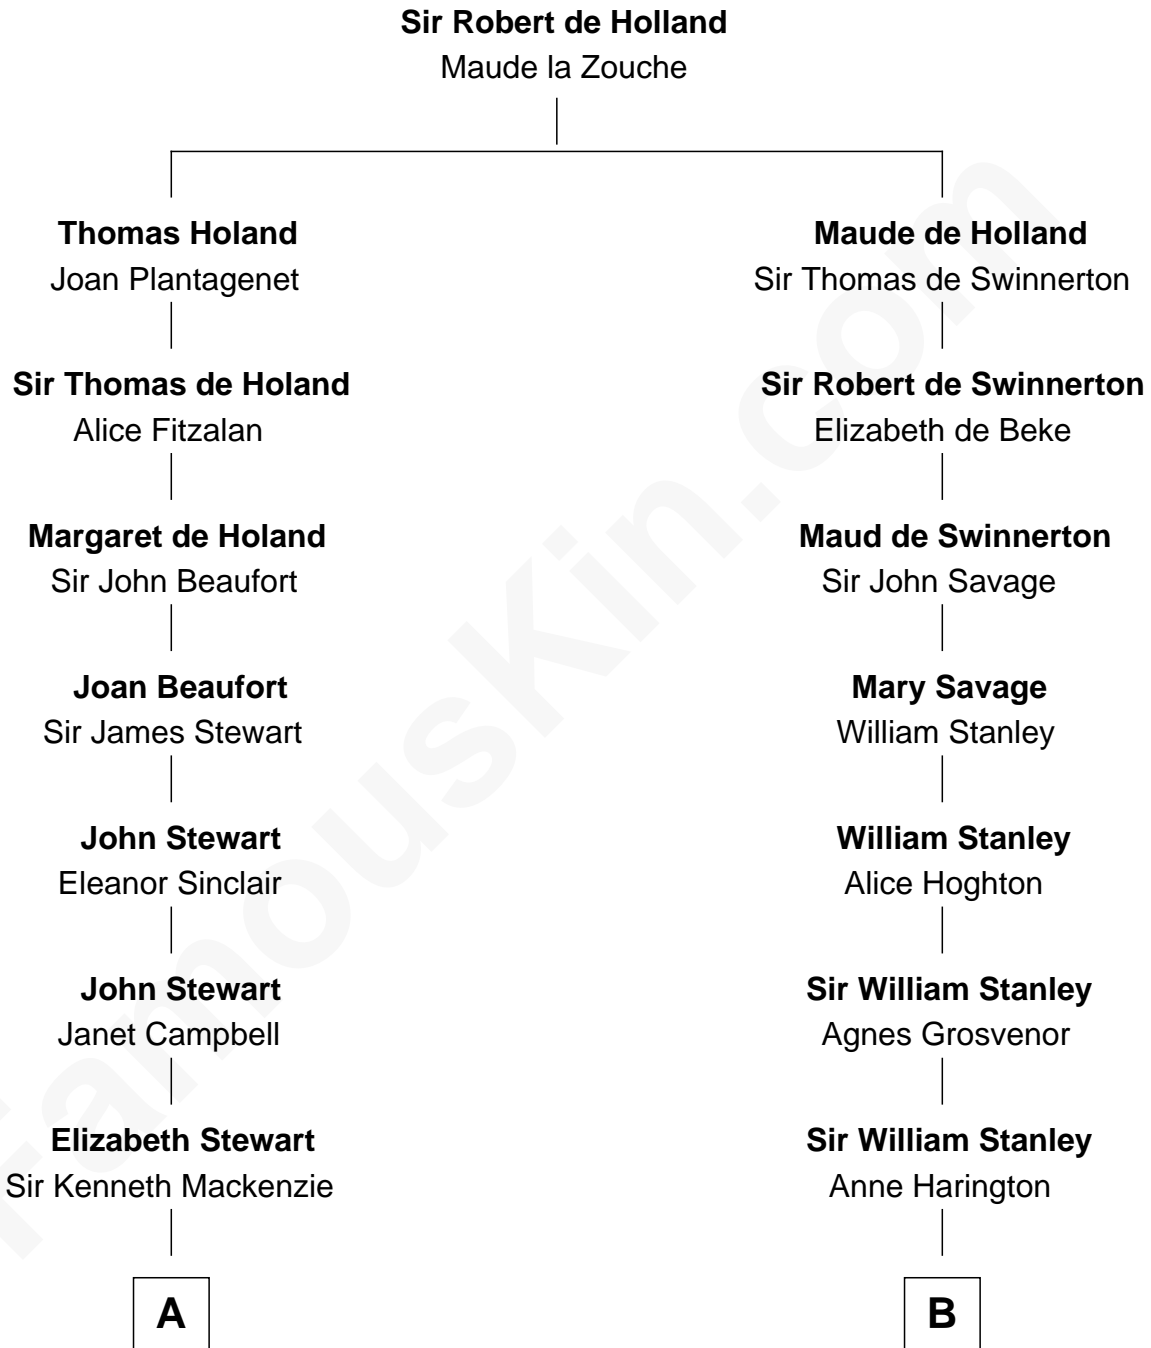

Francis Lightfoot Lee

Signer of the Declaration of Independence