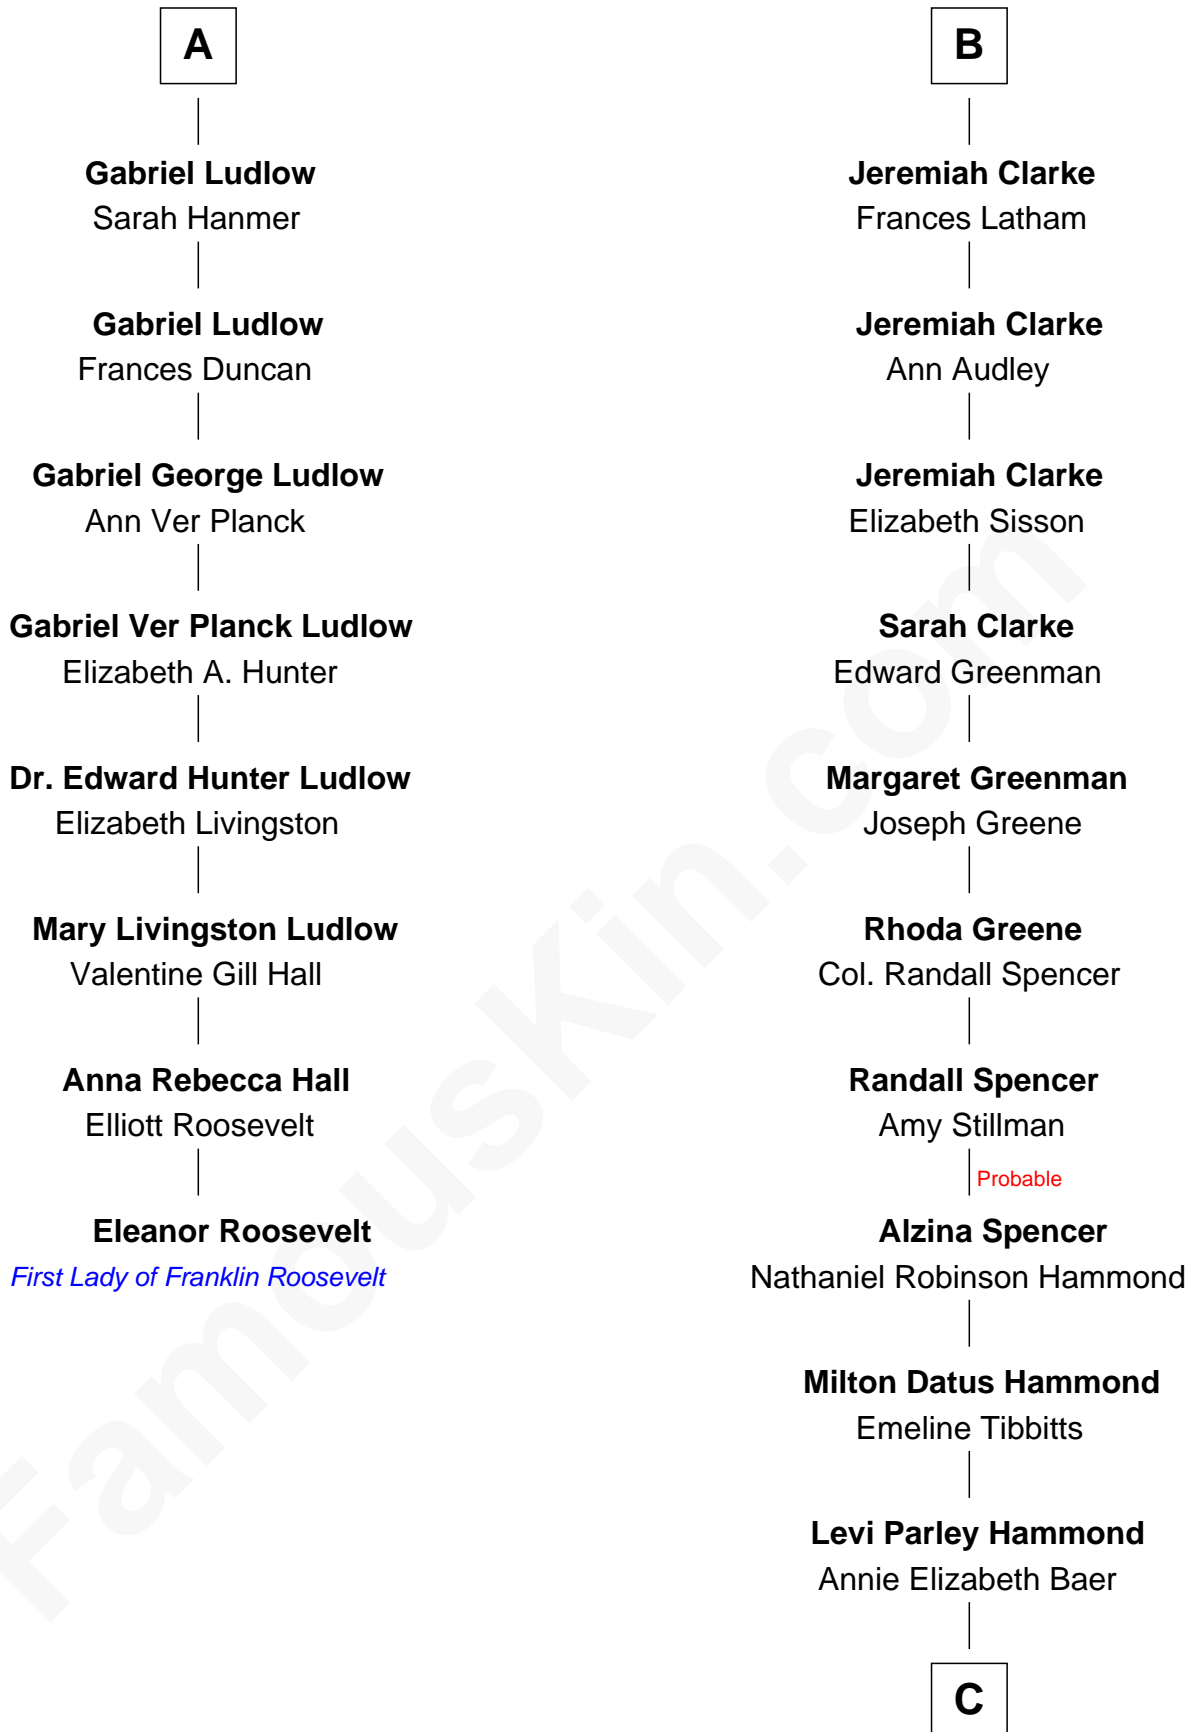

## Relationship Chart of

### Eleanor Roosevelt

*First Lady of President Franklin D. Roosevelt*

14th cousin 6 times removed of

**Amy Adams**  
*Movie Actress*

**Sir Thomas Blount**  
Margaret de Gresley

**C**

**Grant Levi Hammond**

Rita Otterbeck

**Colleen Hammond**

Joseph Hugh Hicken

**Kathryn Hicken**

Richard Kent Adams

**Amy Adams**

*Movie Actress*