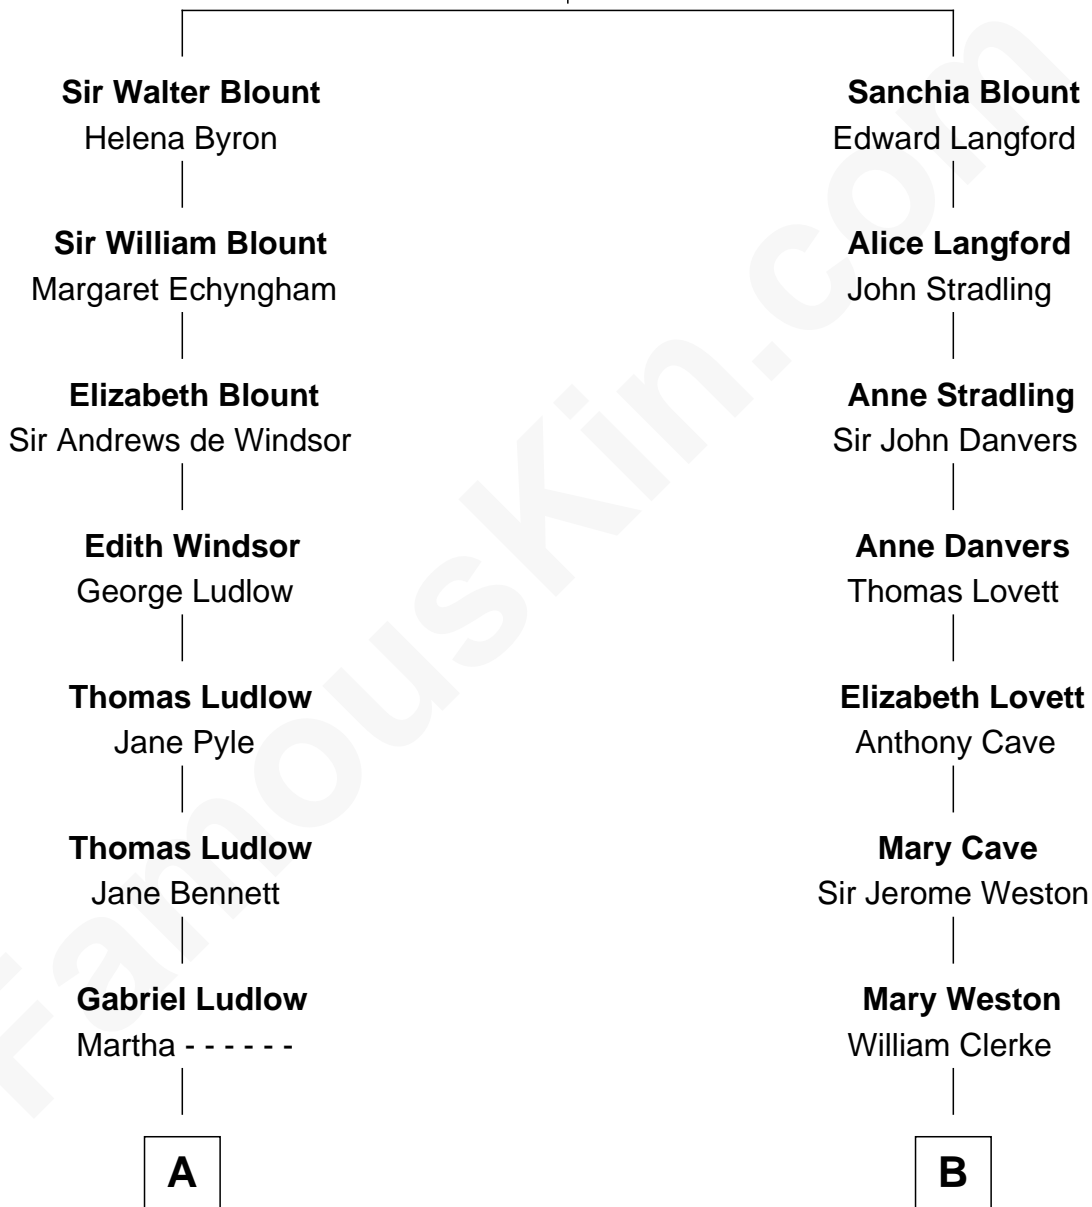

## Relationship Chart of

### Eleanor Roosevelt

*First Lady of President Franklin D. Roosevelt*

14th cousin 6 times removed of

**Amy Adams**  
*Movie Actress*

**Sir Thomas Blount**  
Margaret de Gresley

**C**

**Grant Levi Hammond**

Rita Otterbeck

**Colleen Hammond**

Joseph Hugh Hicken

**Kathryn Hicken**

Richard Kent Adams

**Amy Adams**

*Movie Actress*