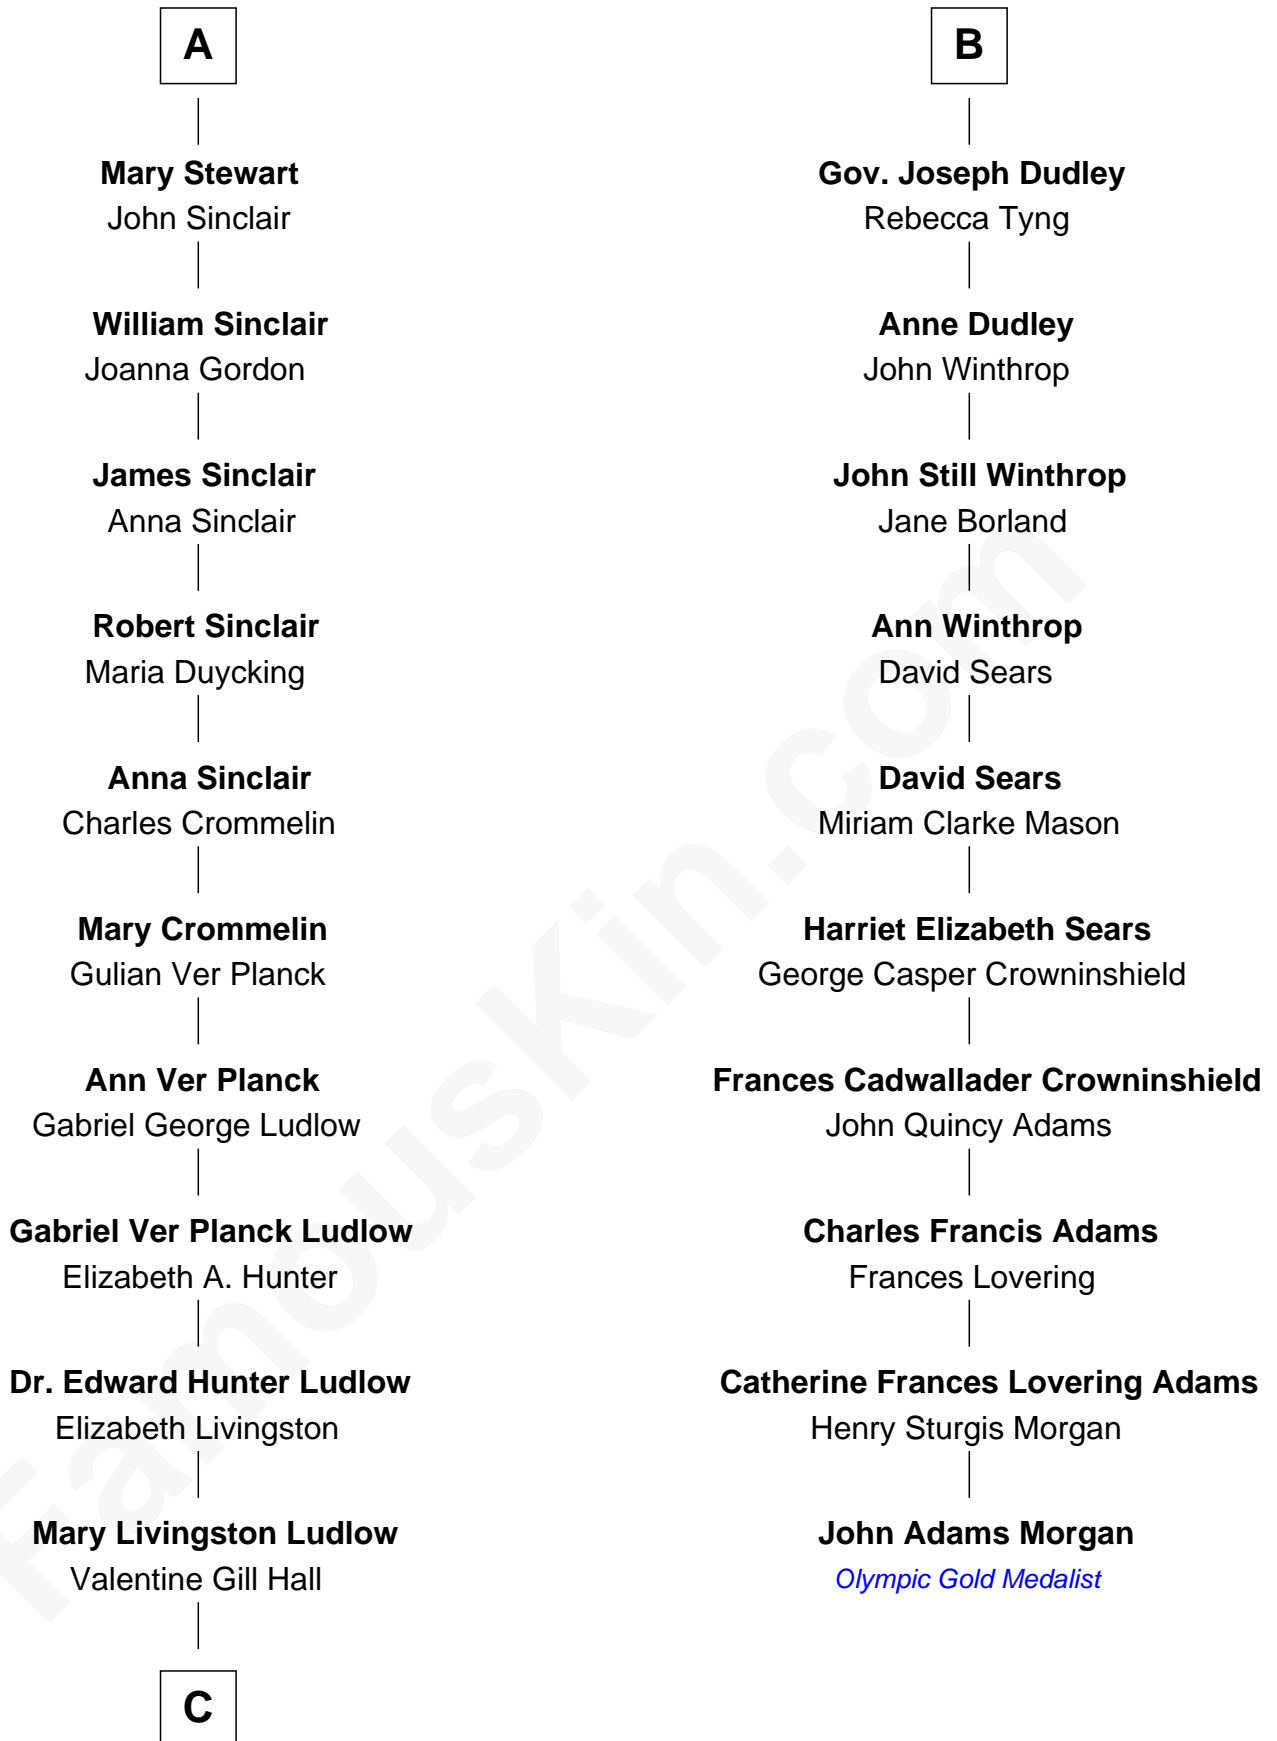

FamousKin.com

Relationship Chart of

Eleanor Roosevelt

First Lady of President Franklin D. Roosevelt

16th cousin 2 times removed of

John Adams Morgan

1952 Olympic Sailing Gold Medalist

C

—
Anna Rebecca Hall

Elliott Roosevelt

—
Eleanor Roosevelt

First Lady of Franklin Roosevelt

FamousKin.com