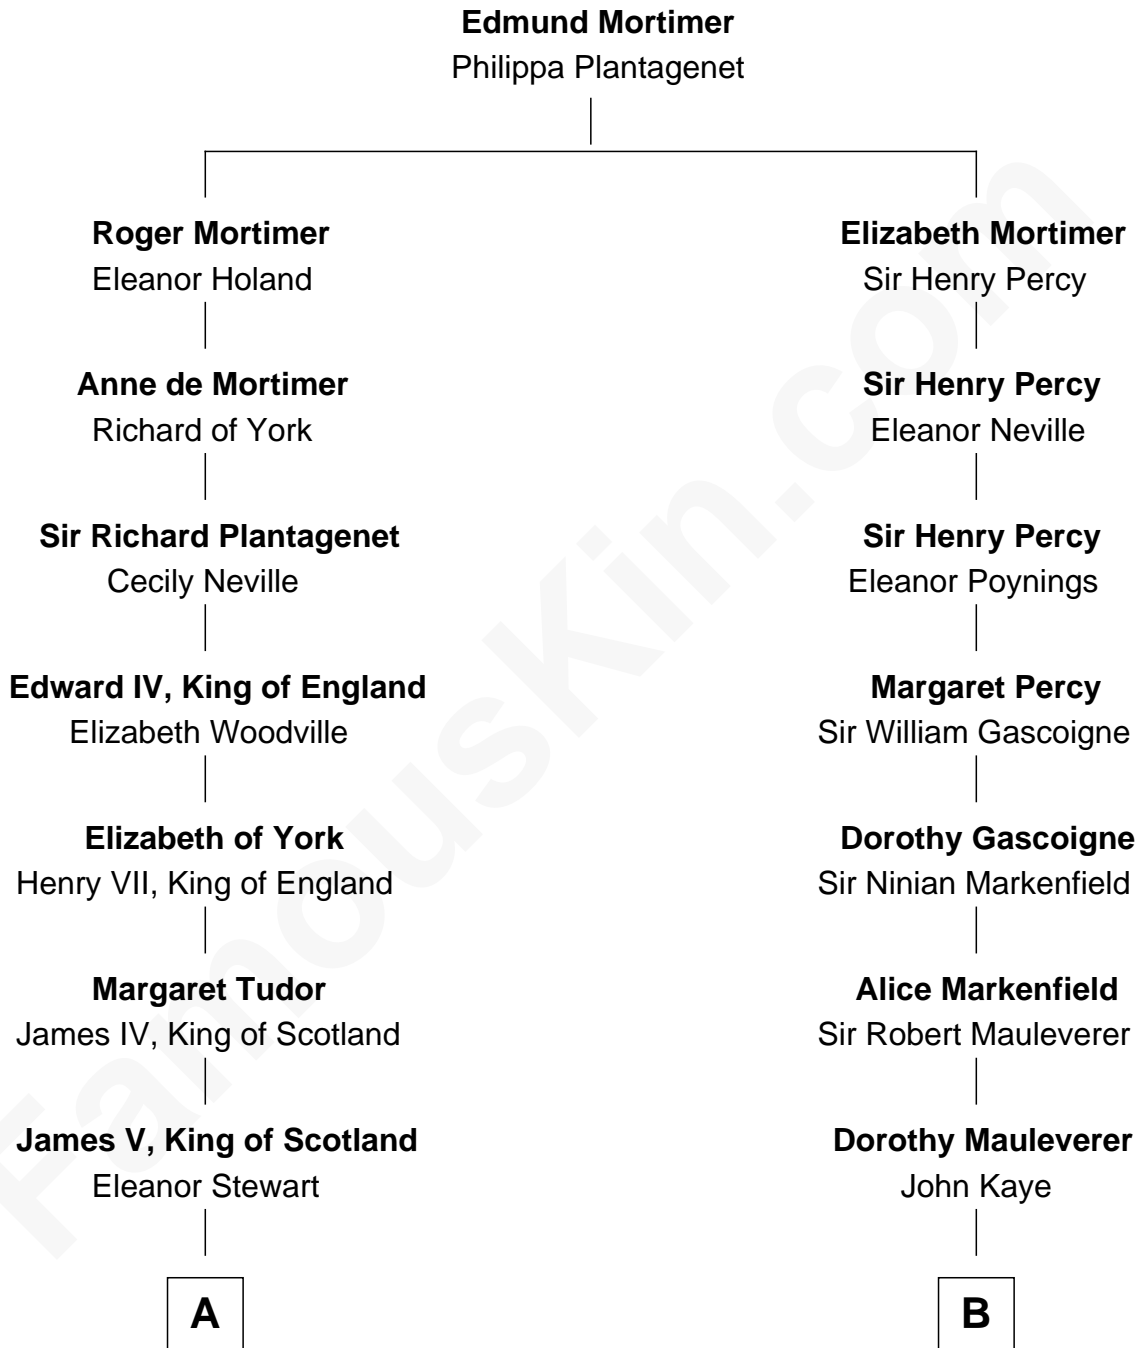

## Relationship Chart of

### Eleanor Roosevelt

*First Lady of President Franklin D. Roosevelt*

19th cousin of

### John Adams Morgan

*1952 Olympic Sailing Gold Medalist*

**C**

**Mary Livingston Ludlow**

Valentine Gill Hall

**Anna Rebecca Hall**

Elliott Roosevelt

**Eleanor Roosevelt**