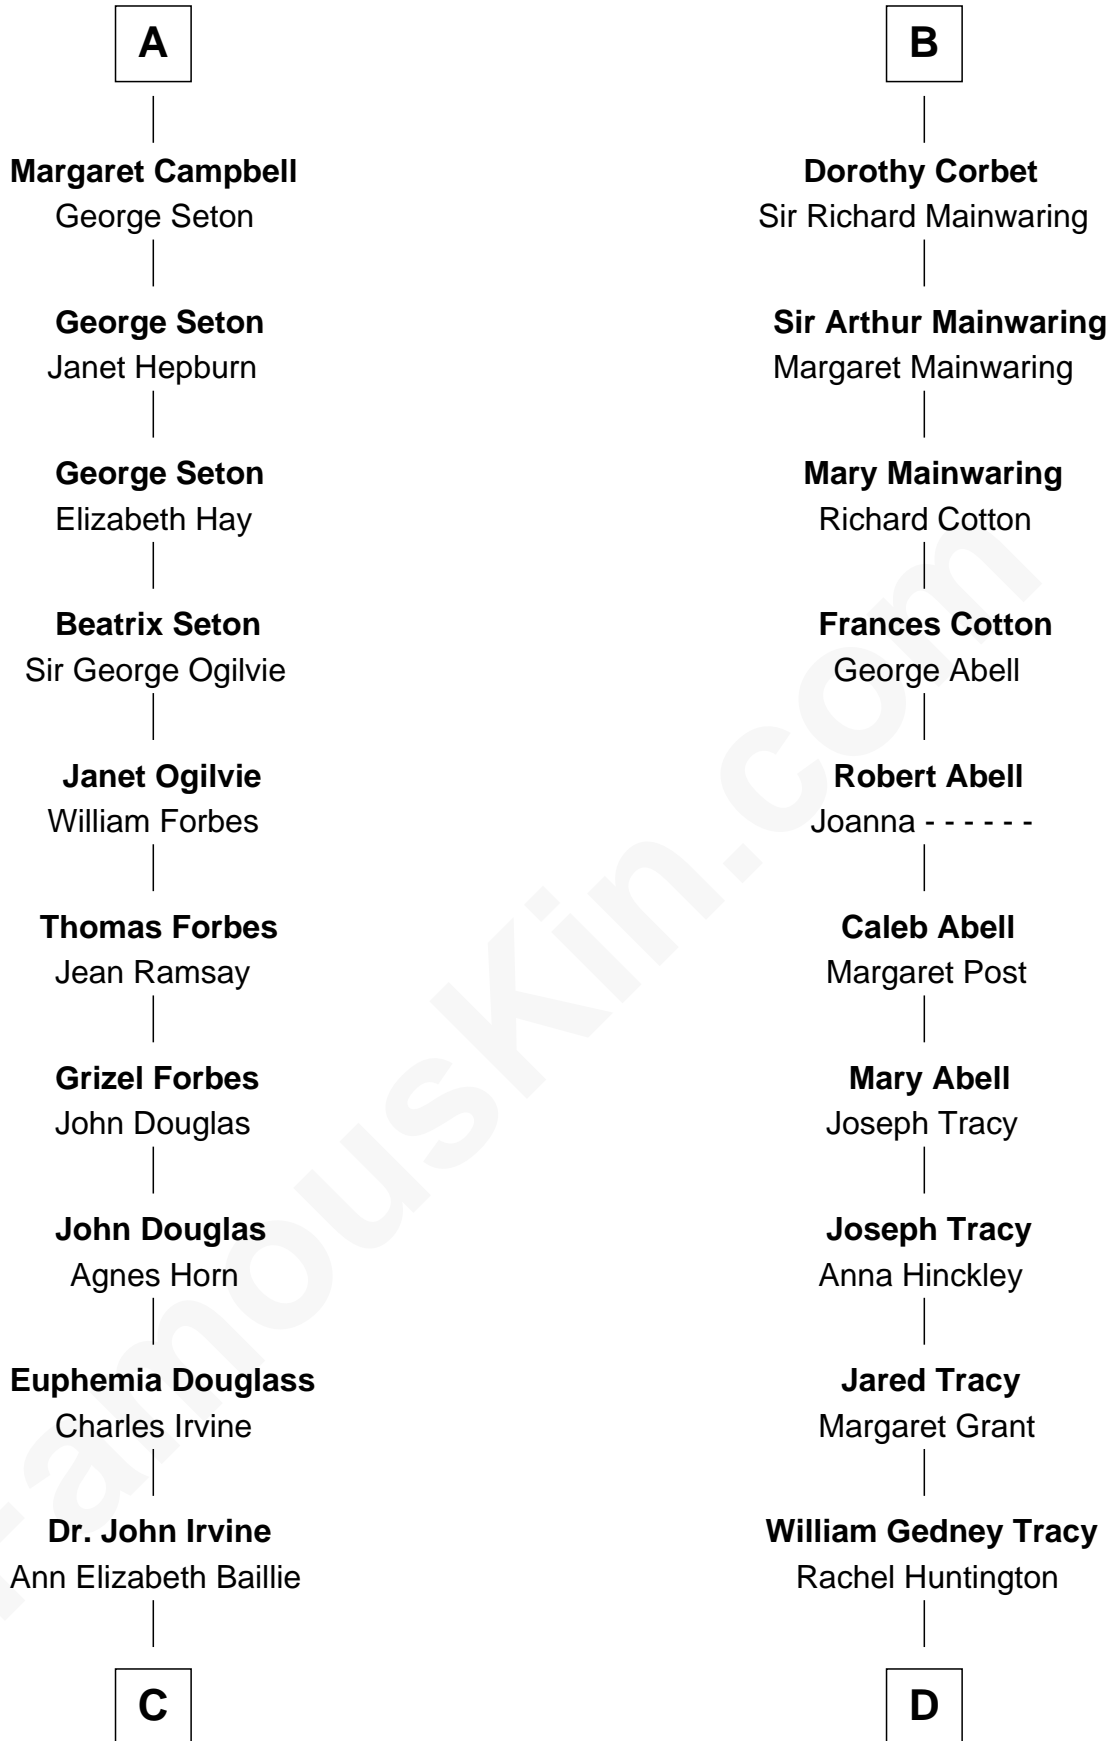

FamousKin.com

Relationship Chart of

Eleanor Roosevelt

First Lady of President Franklin D. Roosevelt

21st cousin of

John Adams Morgan

1952 Olympic Sailing Gold Medalist

C

Anne Irvine
James Bulloch

James Stephens Bulloch
Martha Stewart

Martha Bulloch
Theodore Roosevelt

Elliott Roosevelt
Anna Rebecca Hall

Eleanor Roosevelt
First Lady of Franklin Roosevelt

D

Charles F. Tracy
Louisa Kirkland