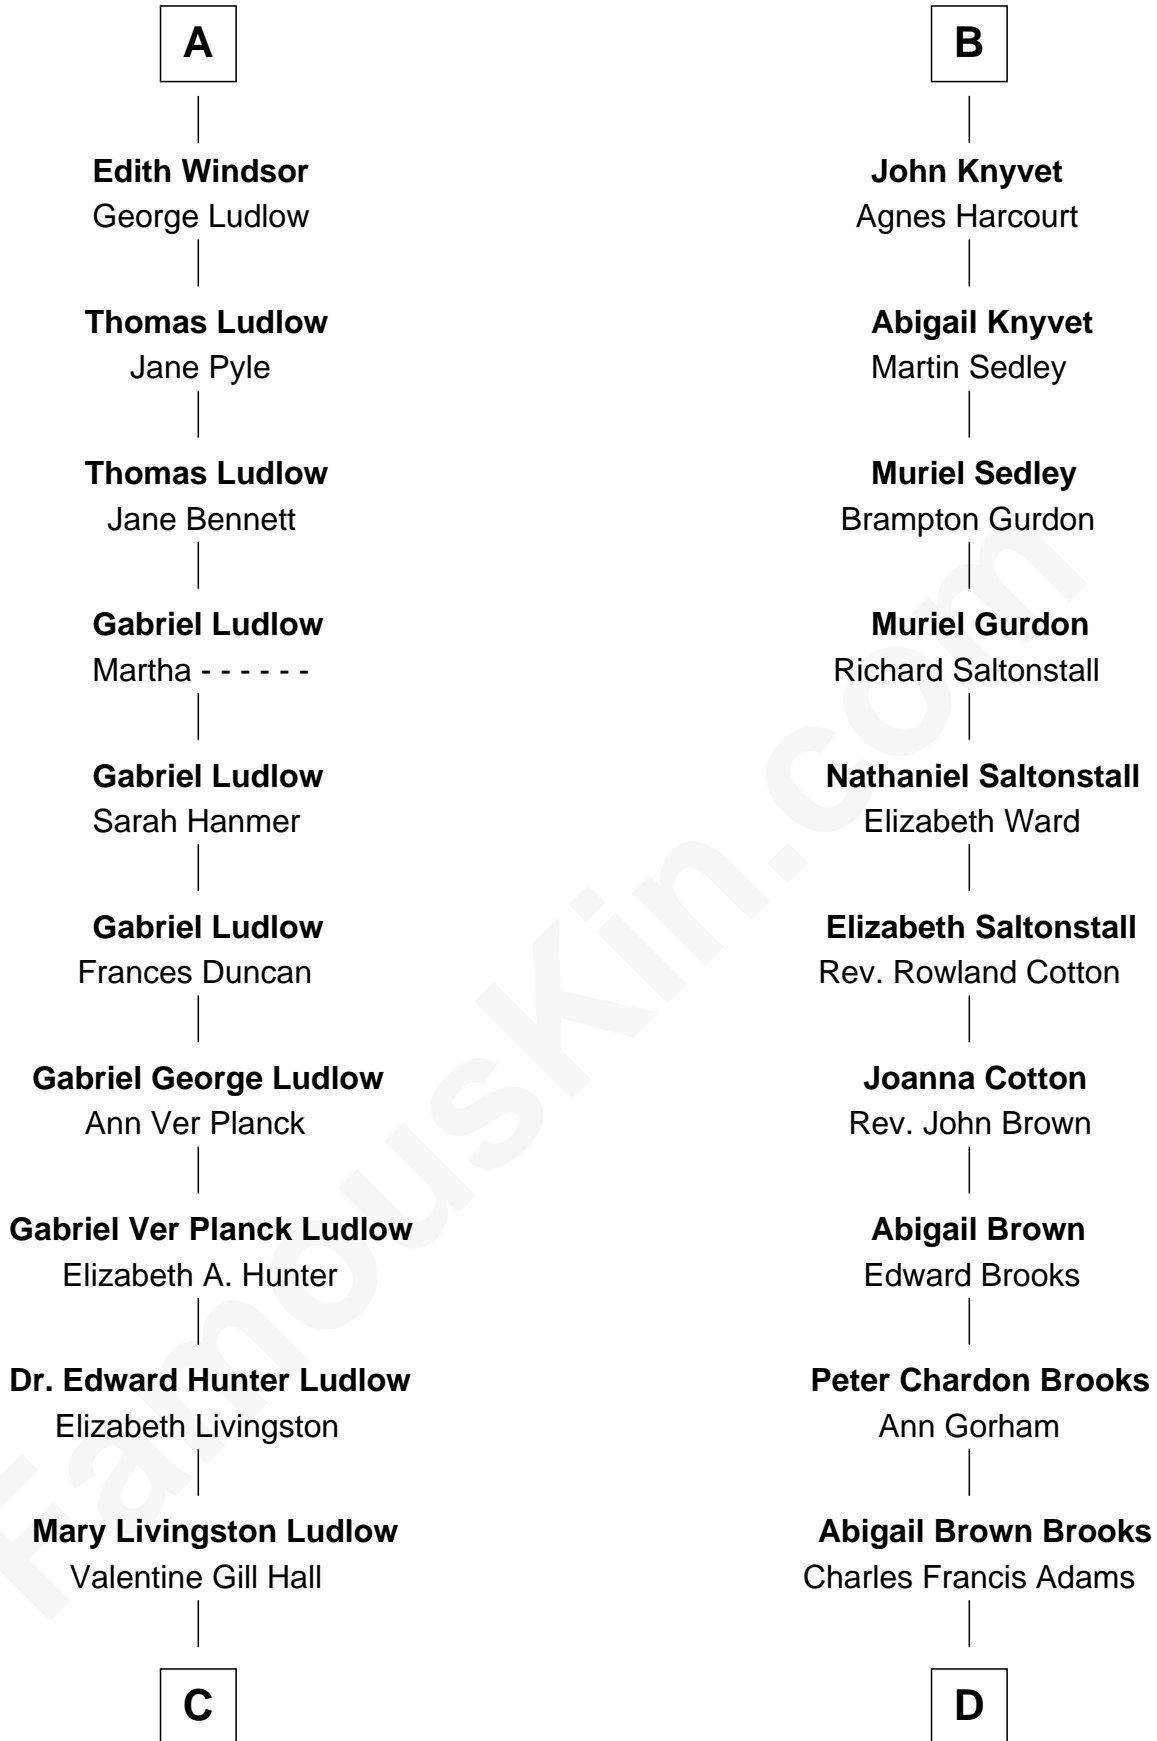

FamousKin.com

Relationship Chart of

Eleanor Roosevelt

First Lady of President Franklin D. Roosevelt

18th cousin 2 times removed of

John Adams Morgan

1952 Olympic Sailing Gold Medalist

Humphrey de Bohun
Elizabeth Plantagenet

C

Anna Rebecca Hall

Elliott Roosevelt

Eleanor Roosevelt

First Lady of Franklin Roosevelt

D

John Quincy Adams

Frances Cadwallader Crowninshield