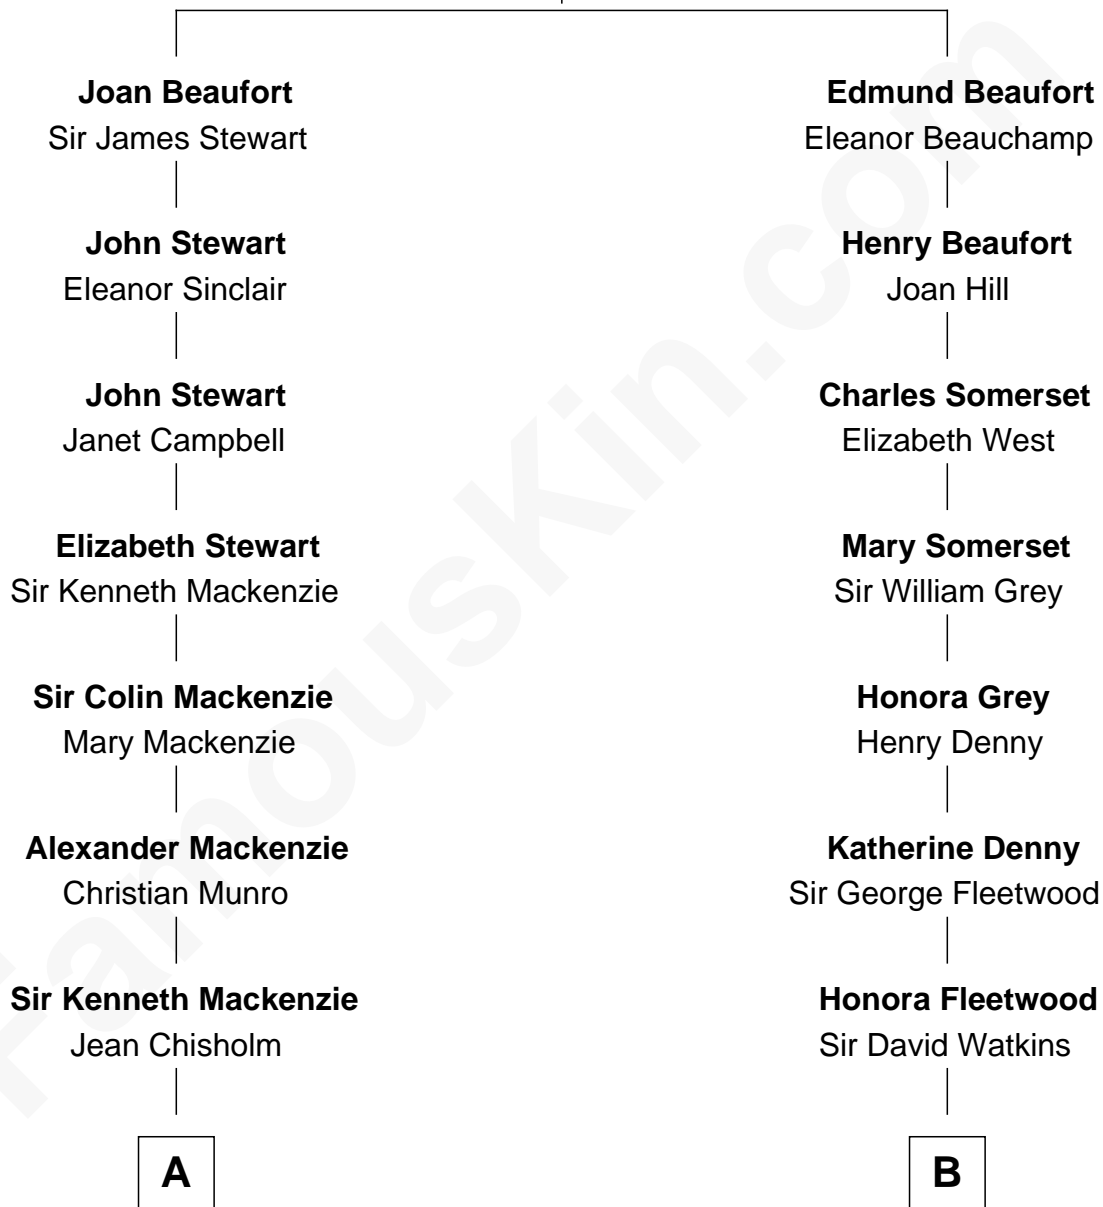

FamousKin.com

Relationship Chart of

Eleanor Roosevelt

First Lady of President Franklin D. Roosevelt

15th cousin 2 times removed of

Benedict Cumberbatch

Movie, Television and Stage Actor

Sir John Beaufort
Margaret de Holand

A

Jean Mackenzie
Alexander Baillie

John Baillie
Jean Baillie

Col. Kenneth Baillie
Elizabeth Mackay

Ann Elizabeth Baillie
Dr. John Irvine

Anne Irvine
James Bulloch

James Stephens Bulloch
Martha Stewart

Martha Bulloch
Theodore Roosevelt