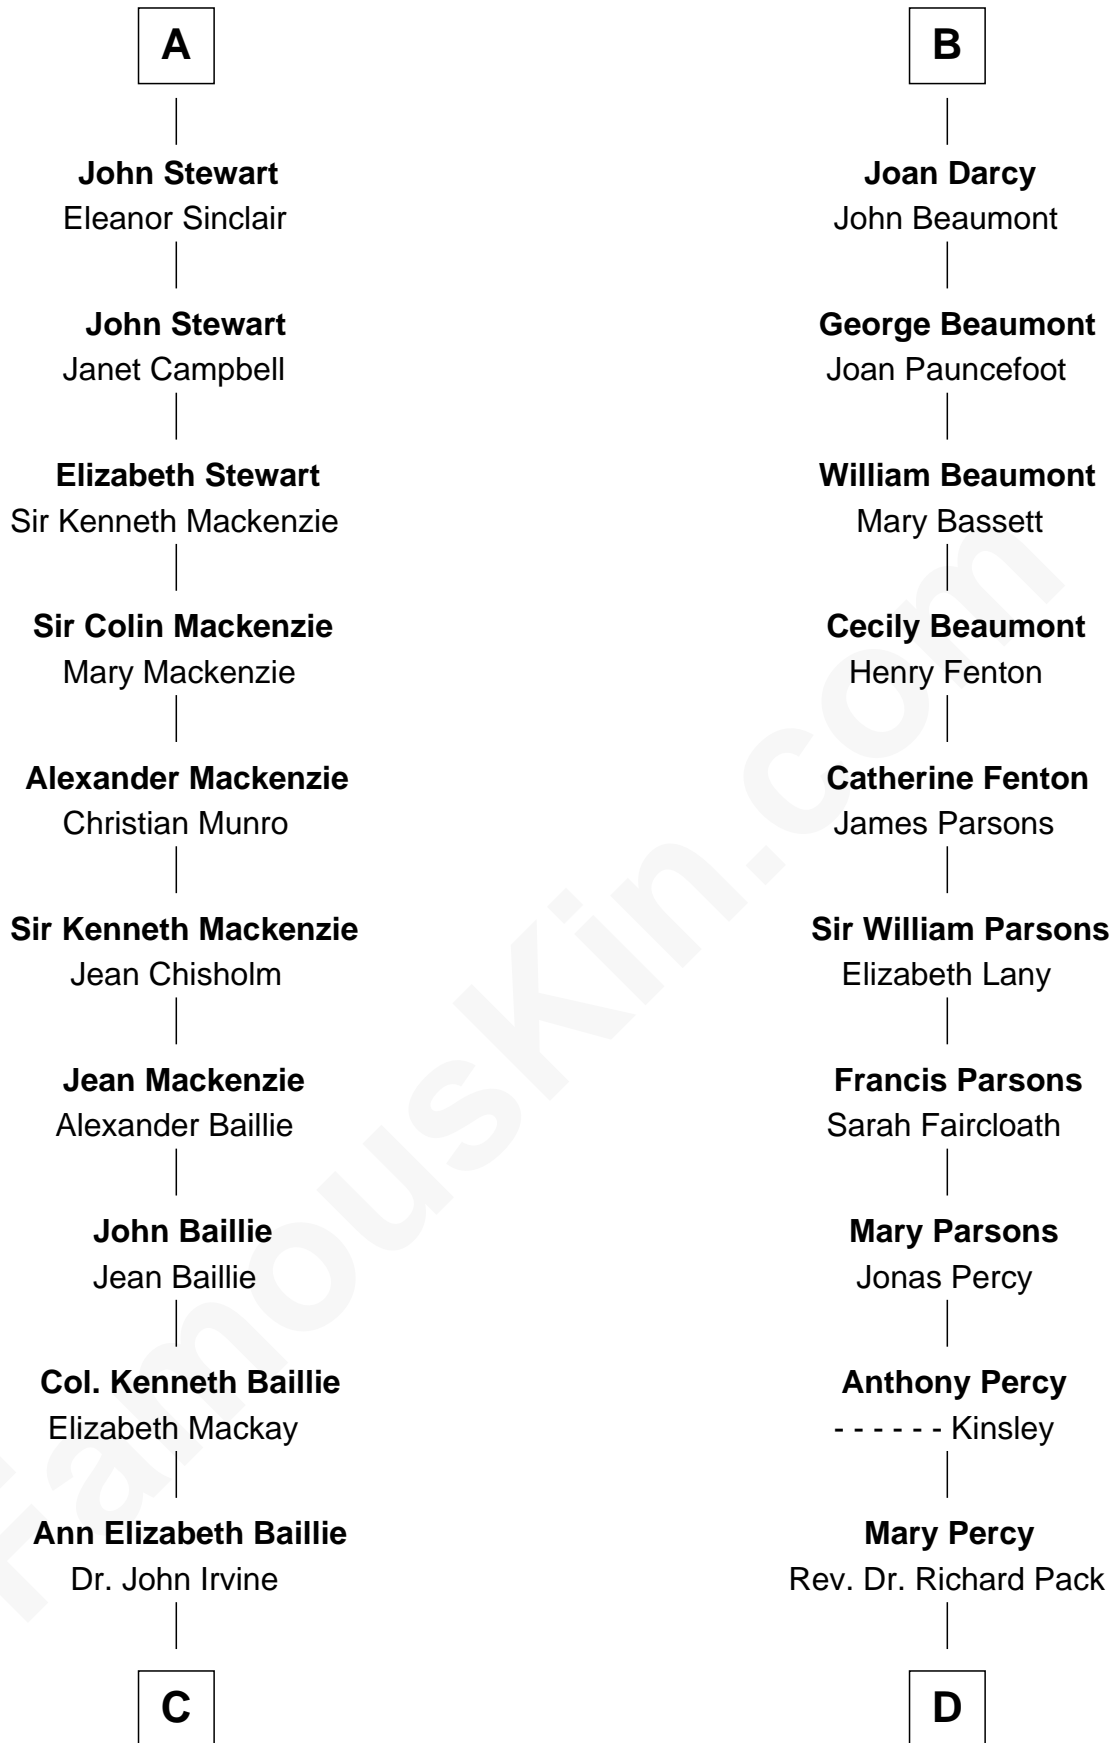

FamousKin.com

Relationship Chart of

Eleanor Roosevelt

First Lady of President Franklin D. Roosevelt

20th cousin 1 time removed of

Sir Arthur Conan Doyle
Author, "Sherlock Holmes"

Sir John FitzGeoffrey
 Isabel le Bigod

C

Anne Irvine
James Bulloch

James Stephens Bulloch
Martha Stewart

Martha Bulloch
Theodore Roosevelt

Elliott Roosevelt
Anna Rebecca Hall

Eleanor Roosevelt
First Lady of Franklin Roosevelt

D

William Pack
Catherine Scott