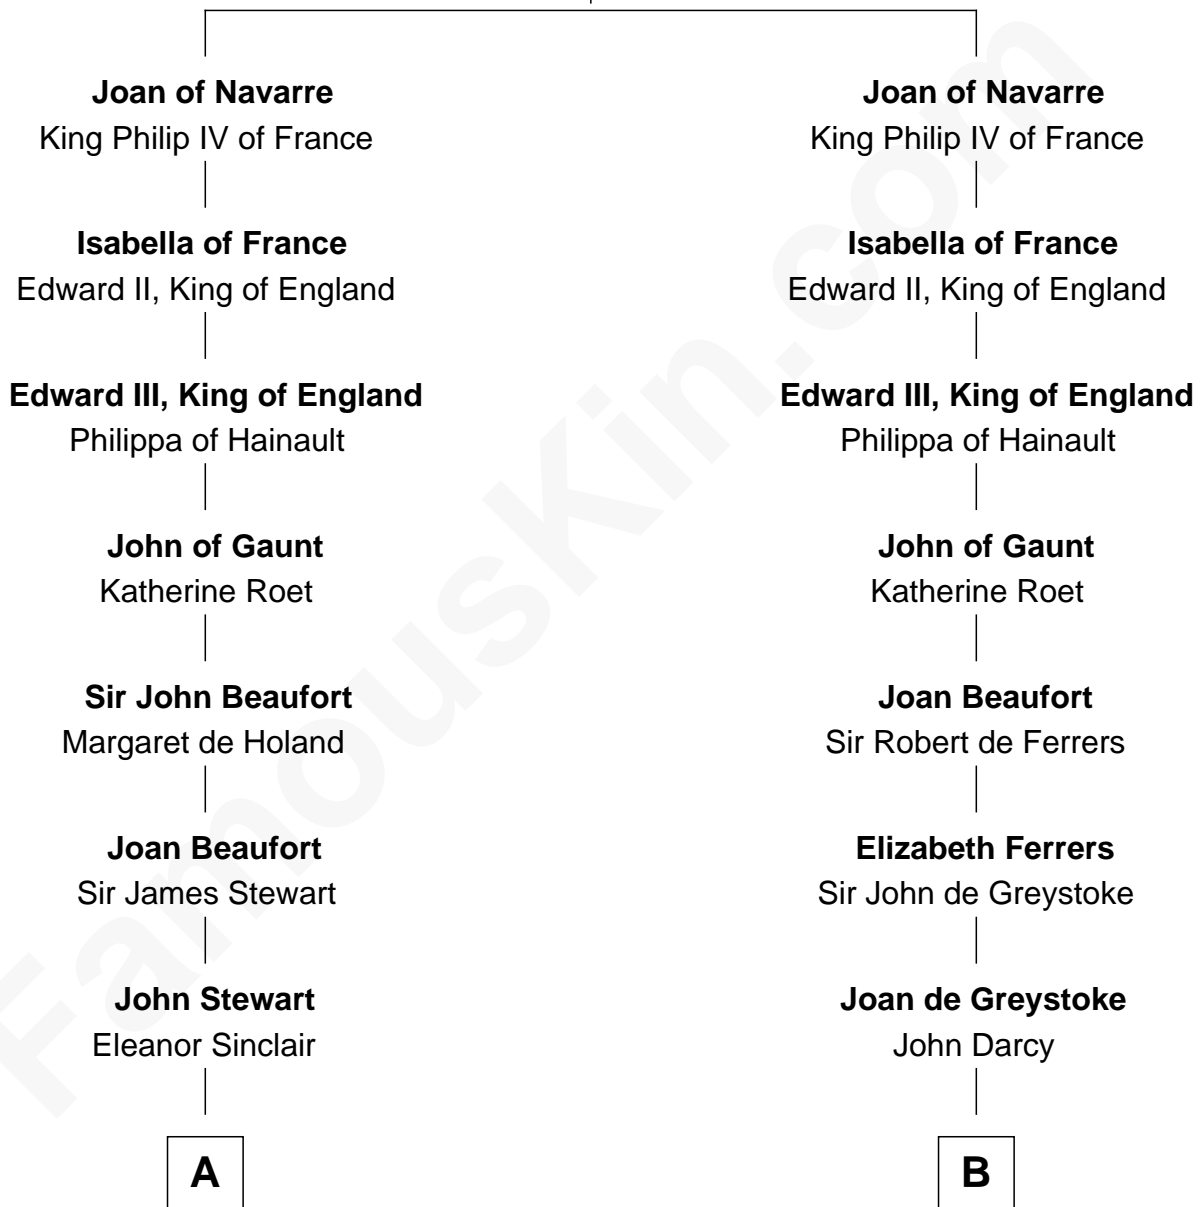

FamousKin.com

Relationship Chart of

Eleanor Roosevelt

First Lady of President Franklin D. Roosevelt

20th cousin of

Sir Arthur Conan Doyle

Author, "Sherlock Holmes"

King Henry I of Navarre

Blanche of Artois

C

James Stephens Bulloch

Martha Stewart

Martha Bulloch

Theodore Roosevelt

Elliott Roosevelt

Anna Rebecca Hall