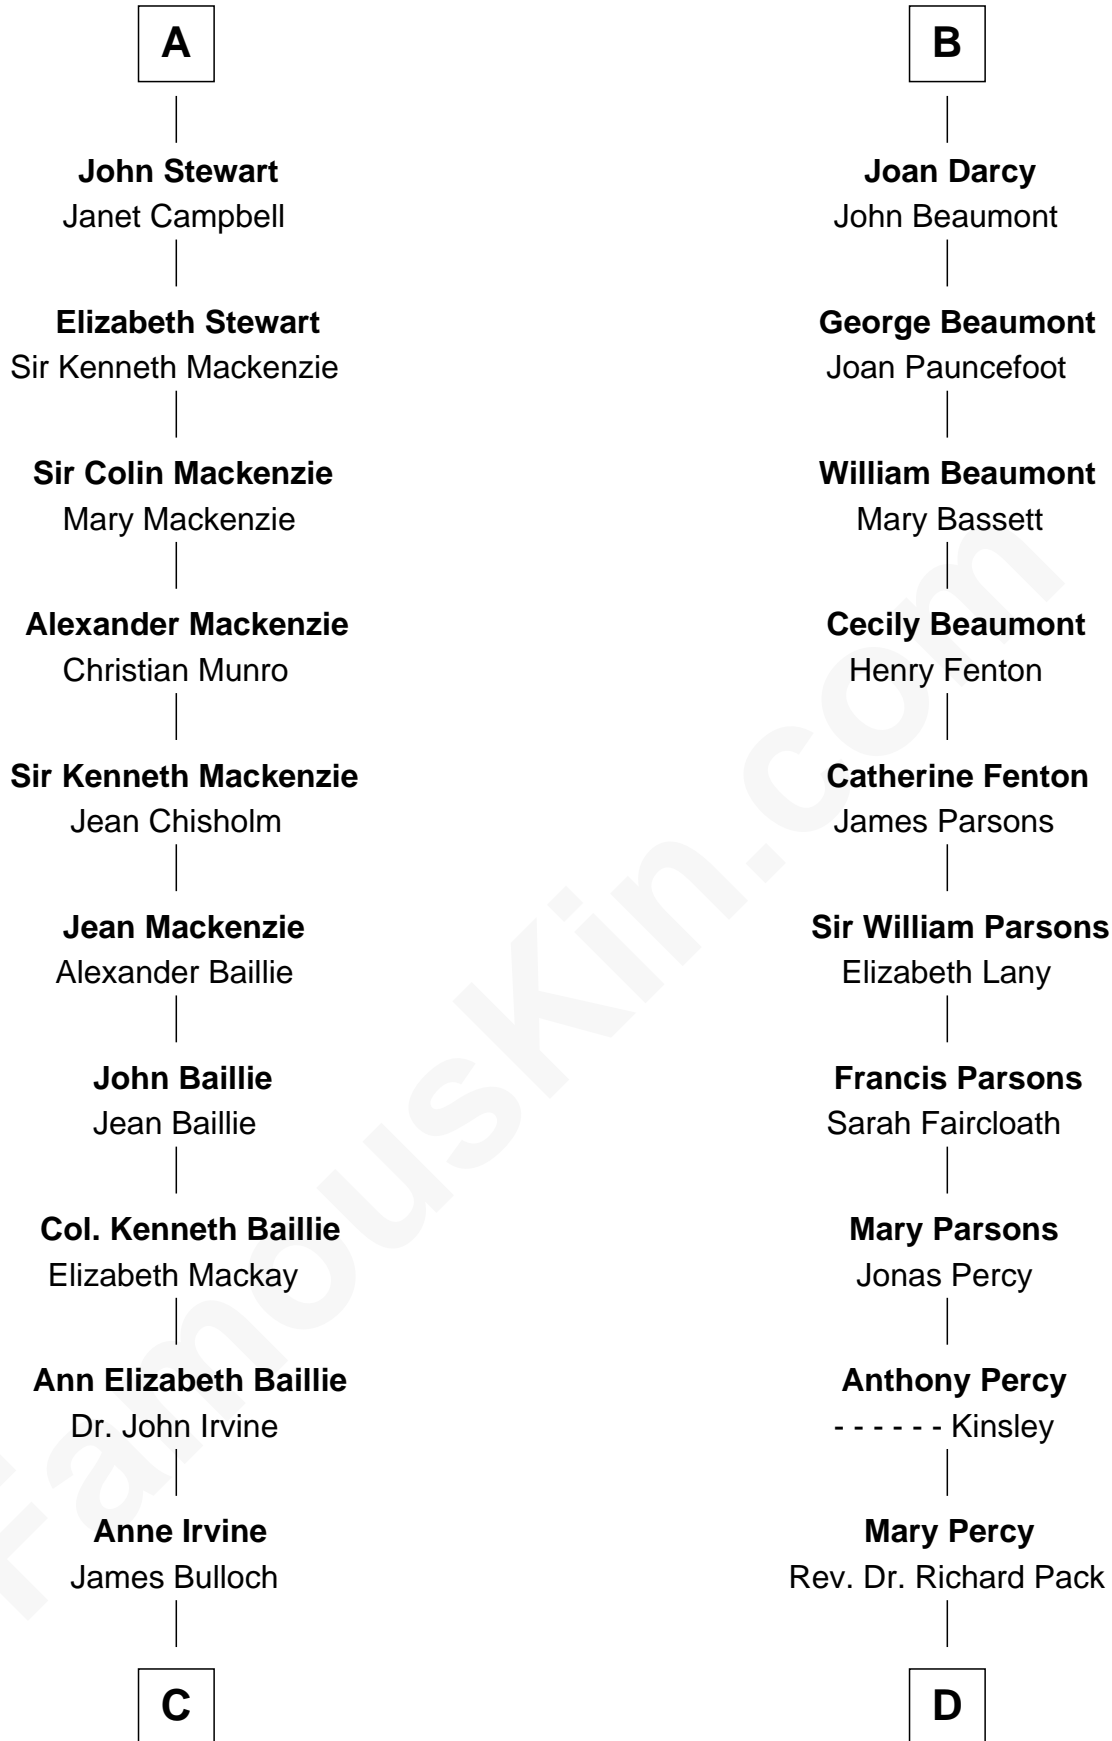

FamousKin.com

Relationship Chart of

Eleanor Roosevelt

First Lady of President Franklin D. Roosevelt

20th cousin of

Sir Arthur Conan Doyle

Author, "Sherlock Holmes"

King Henry I of Navarre

Blanche of Artois

C

James Stephens Bulloch

Martha Stewart

Martha Bulloch

Theodore Roosevelt

Elliott Roosevelt

Anna Rebecca Hall