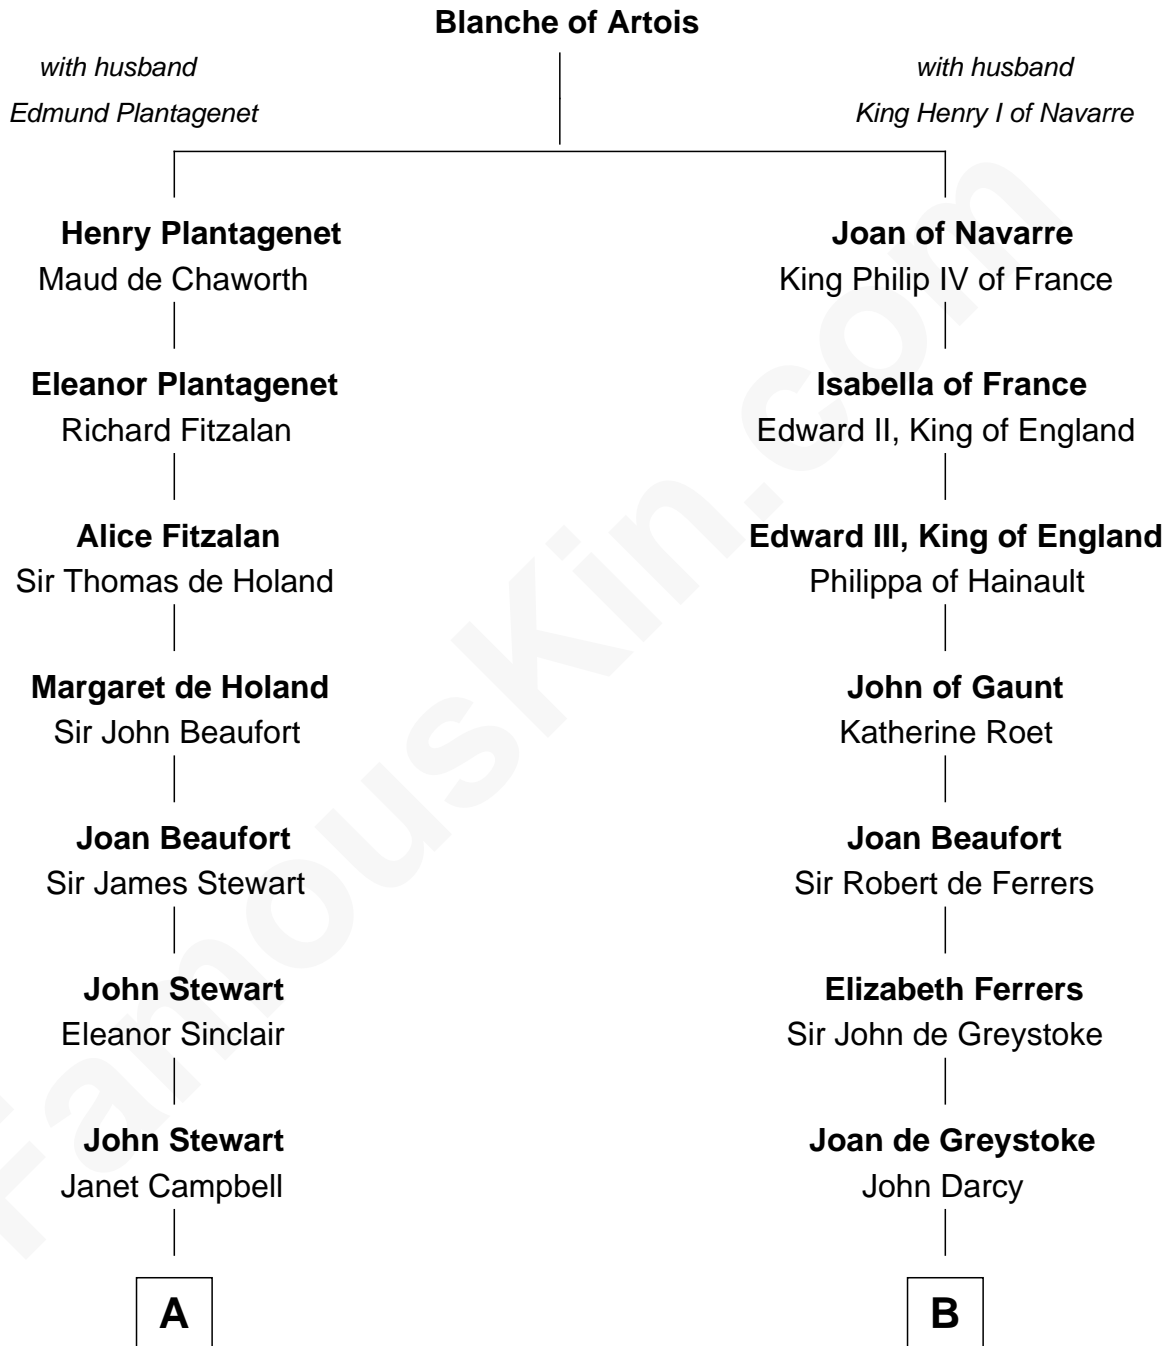

FamousKin.com

Relationship Chart of

Eleanor Roosevelt

First Lady of President Franklin D. Roosevelt

19th cousin 1 time removed of

Sir Arthur Conan Doyle
Author, "Sherlock Holmes"

C

Martha Bulloch
Theodore Roosevelt

Elliott Roosevelt
Anna Rebecca Hall

Eleanor Roosevelt
First Lady of Franklin Roosevelt

D

William Pack
Catherine Scott

Catherine Pack
William Foley

Mary Josephine Elizabeth Foley
Charles Altamont Doyle

Sir Arthur Conan Doyle
Author, "Sherlock Holmes"