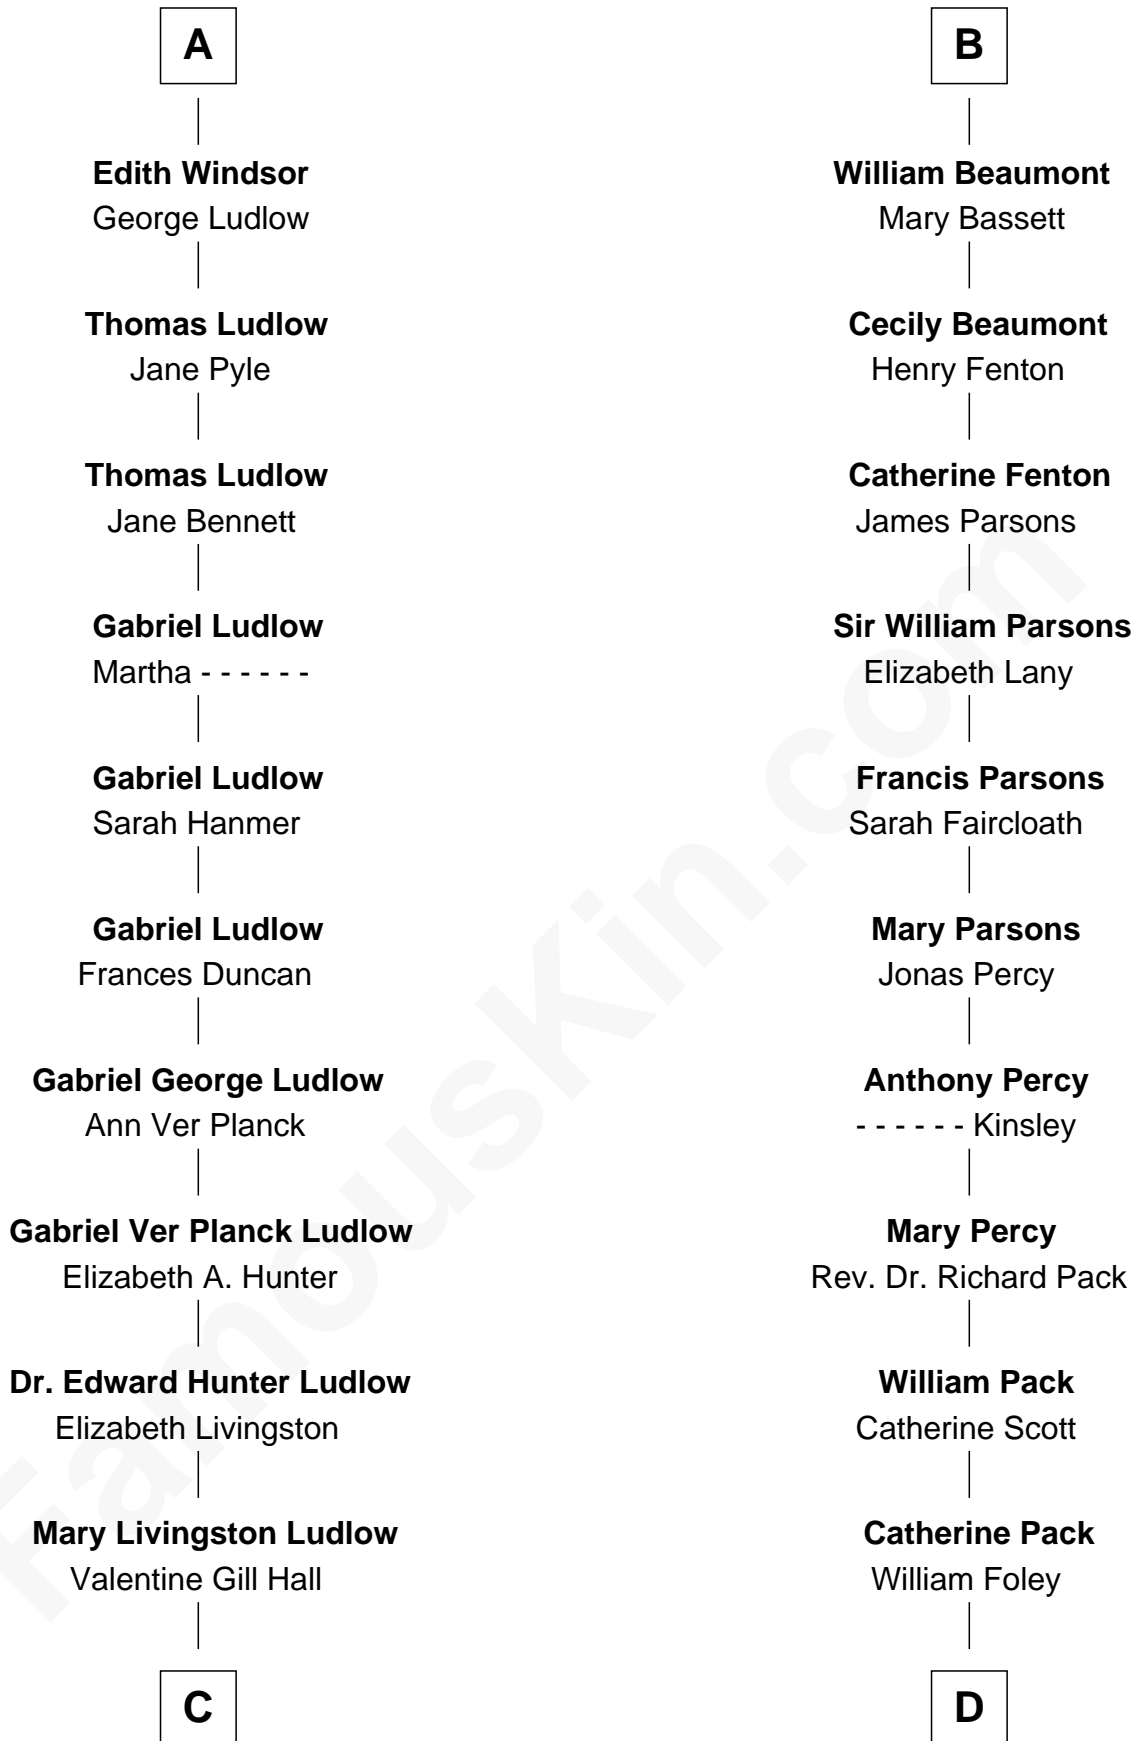

FamousKin.com

Relationship Chart of

Eleanor Roosevelt

First Lady of President Franklin D. Roosevelt

18th cousin of

Sir Arthur Conan Doyle
Author, "Sherlock Holmes"

Humphrey de Bohun
Elizabeth Plantagenet

C

Anna Rebecca Hall
Elliott Roosevelt

Eleanor Roosevelt
First Lady of Franklin Roosevelt

D

Mary Josephine Elizabeth Foley
Charles Altamont Doyle

Sir Arthur Conan Doyle
Author, "Sherlock Holmes"

FamousKin.com