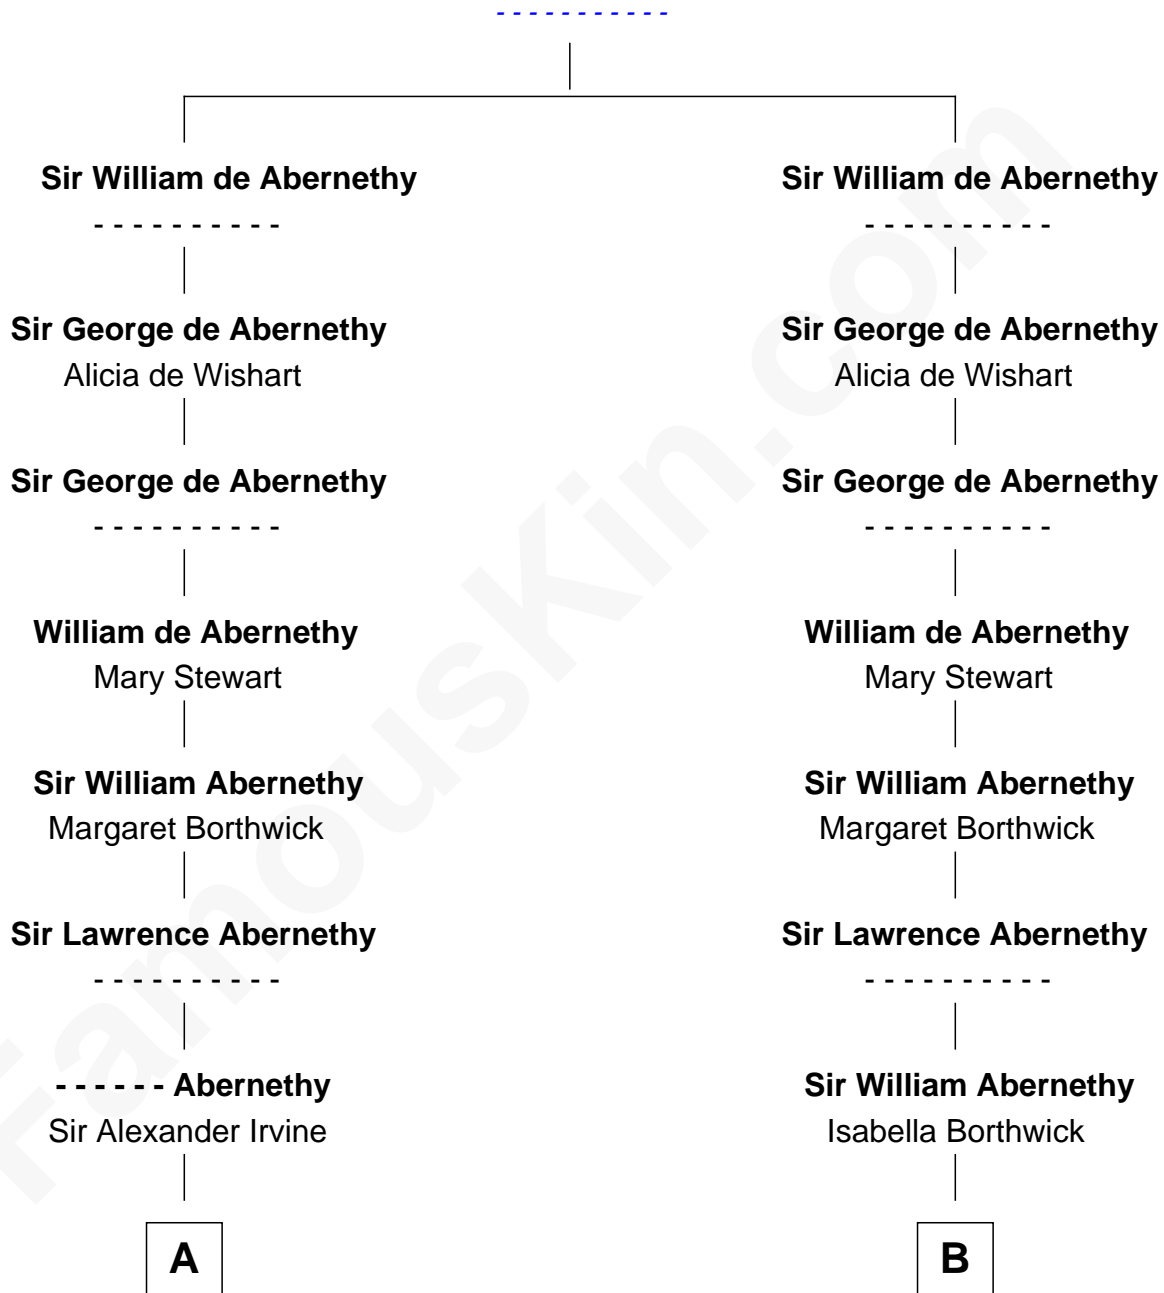

## Relationship Chart of Eleanor Roosevelt

*First Lady of President Franklin D. Roosevelt*

18th cousin 2 times removed of

## Hamilton Fish

*26th U.S. Secretary of State*

### Sir William de Abernethy

**C**

**James Stephens Bulloch**

Martha Stewart

**Martha Bulloch**

Theodore Roosevelt

**Elliott Roosevelt**

Anna Rebecca Hall