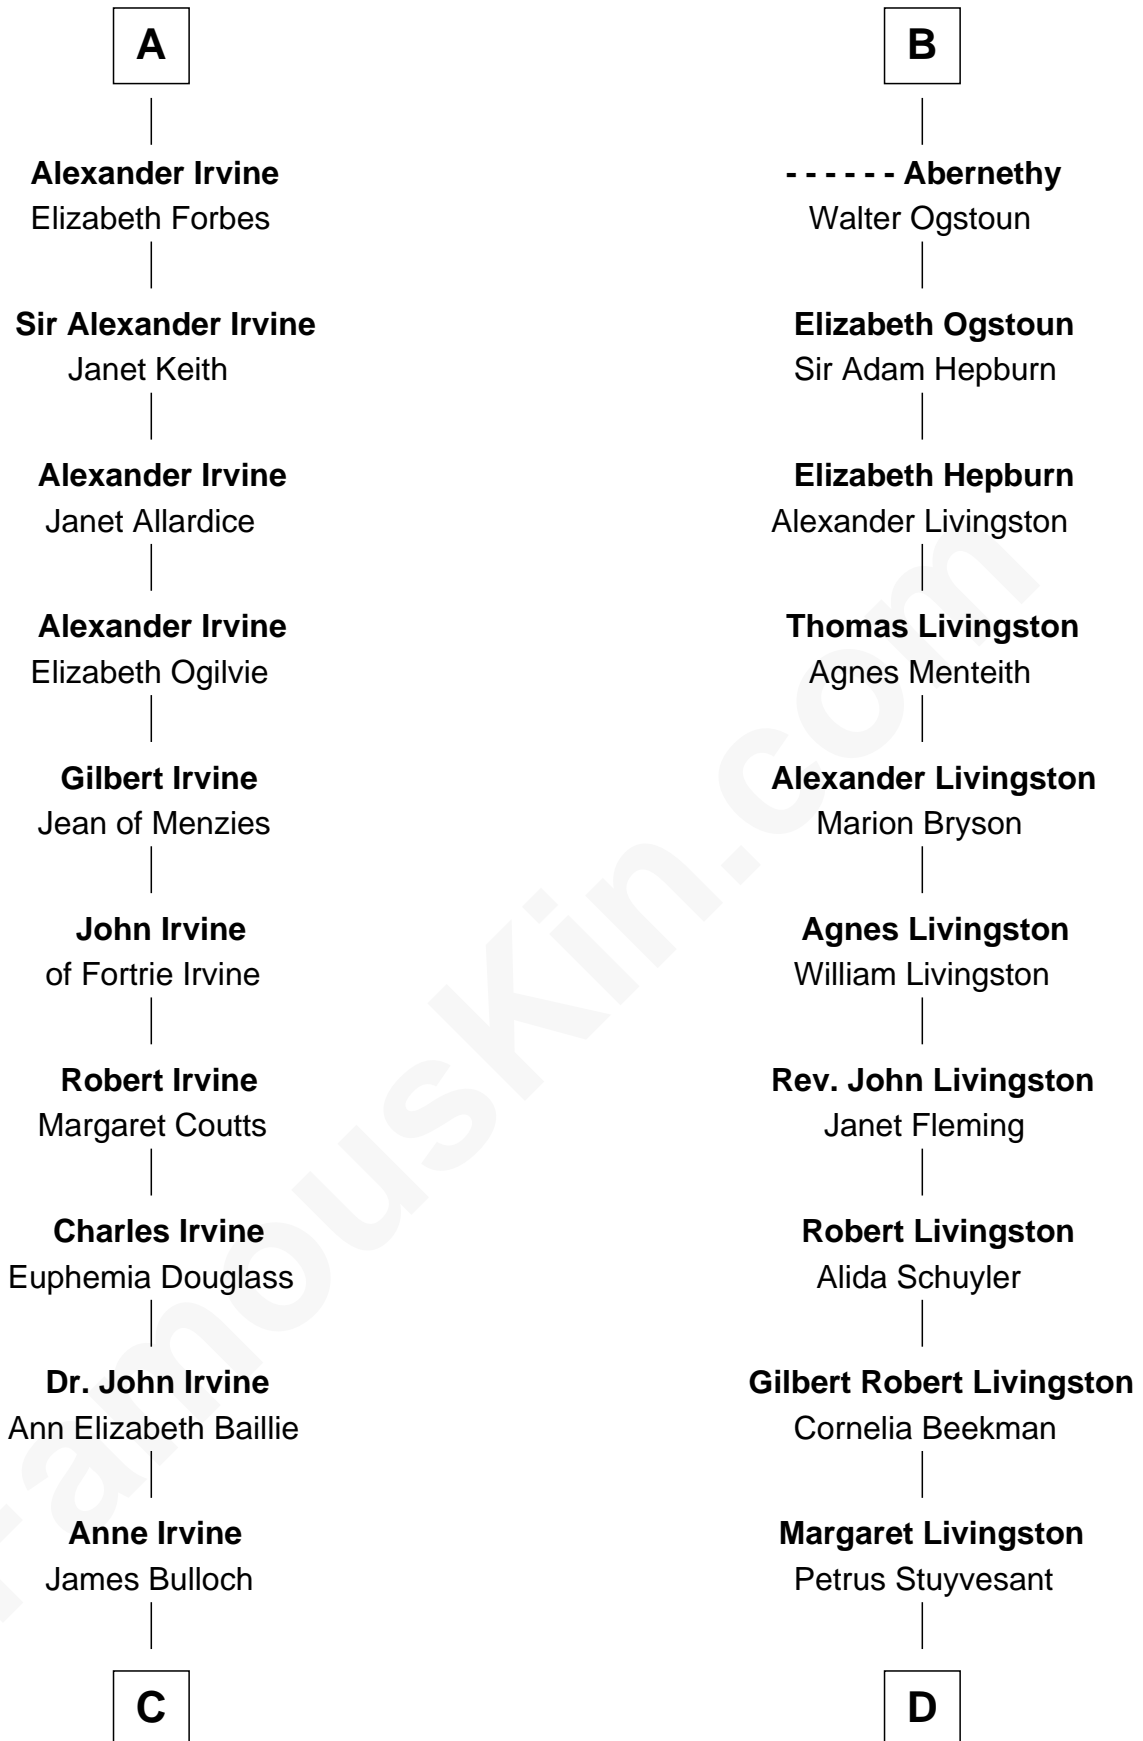

## Relationship Chart of Eleanor Roosevelt

*First Lady of President Franklin D. Roosevelt*

18th cousin 2 times removed of

## Hamilton Fish

*26th U.S. Secretary of State*

### Sir William de Abernethy

**C**

**James Stephens Bulloch**

Martha Stewart

**Martha Bulloch**

Theodore Roosevelt

**Elliott Roosevelt**

Anna Rebecca Hall