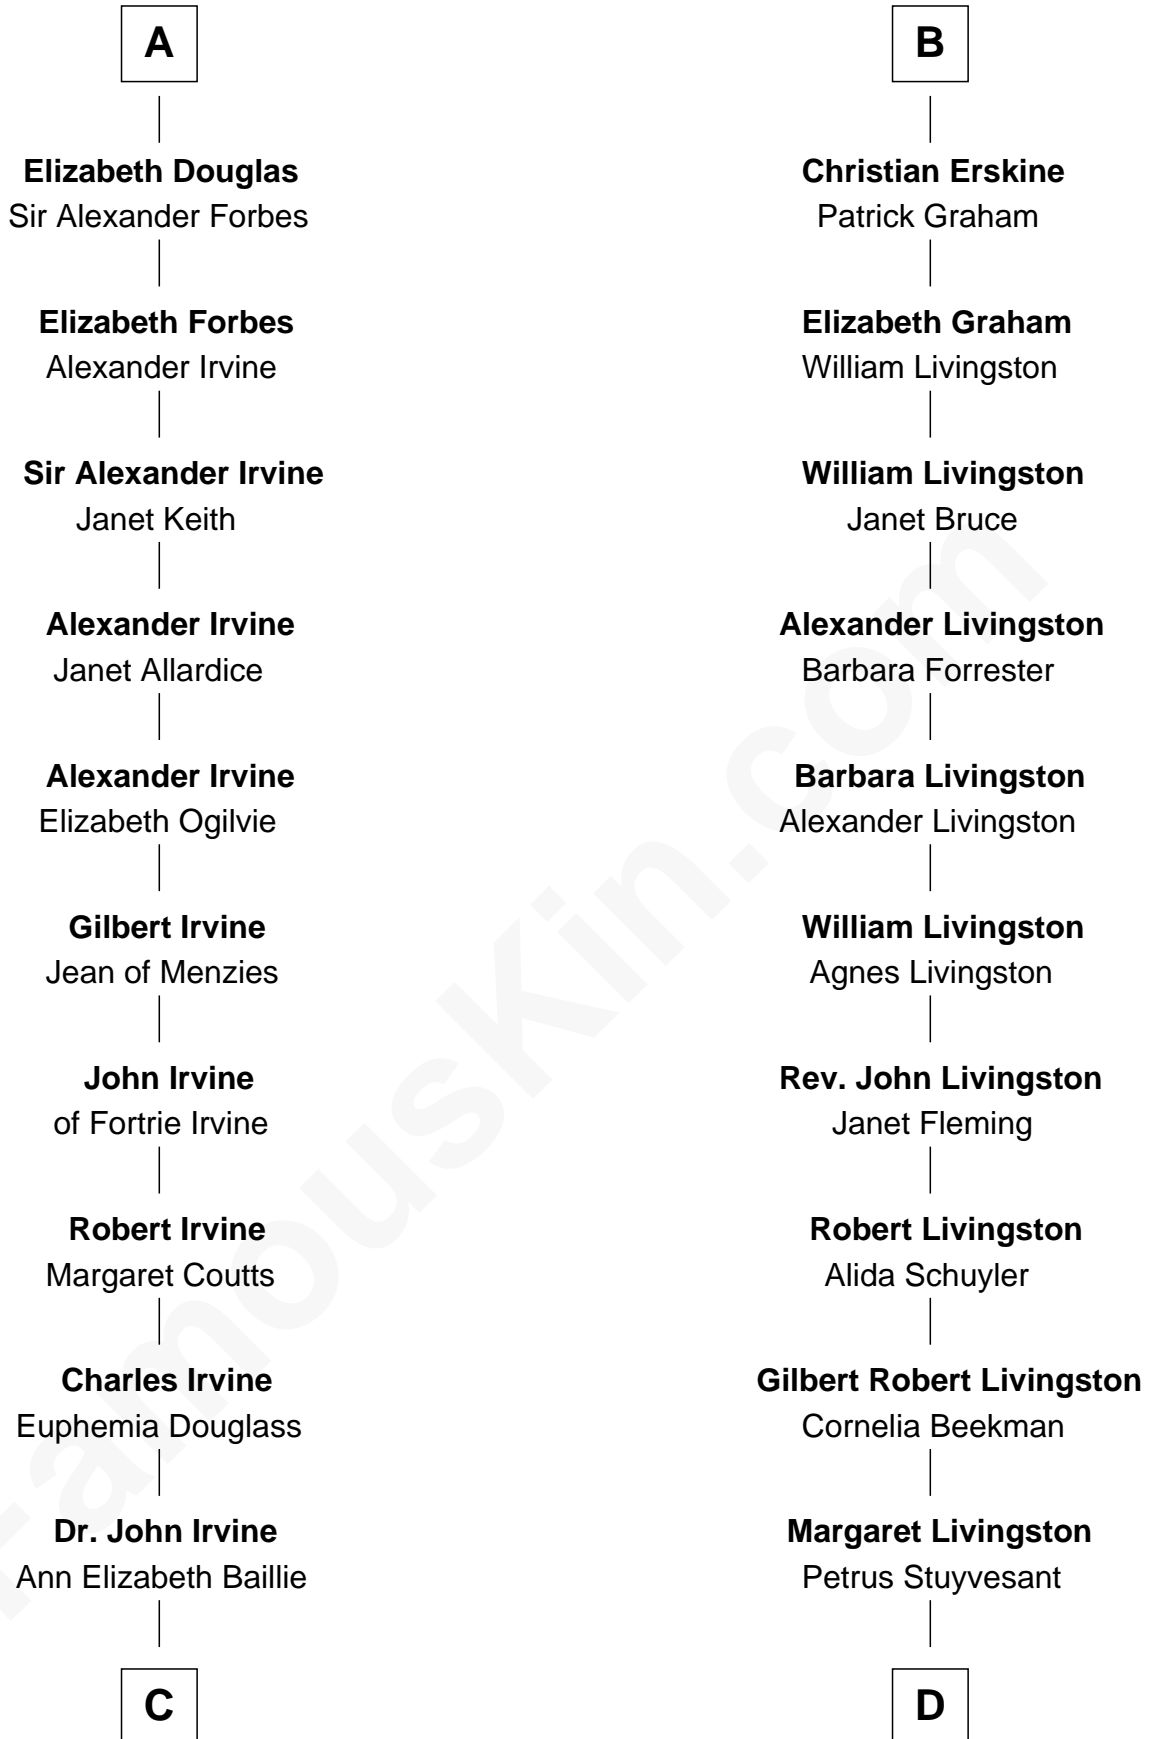

FamousKin.com

Relationship Chart of

Eleanor Roosevelt

First Lady of President Franklin D. Roosevelt

18th cousin 3 times removed of

Hamilton Fish

26th U.S. Secretary of State

Gilbert de Clare

Isabel Marshal

C

Anne Irvine
James Bulloch

James Stephens Bulloch
Martha Stewart

Martha Bulloch
Theodore Roosevelt

Elliott Roosevelt
Anna Rebecca Hall

Eleanor Roosevelt
First Lady of Franklin Roosevelt

D