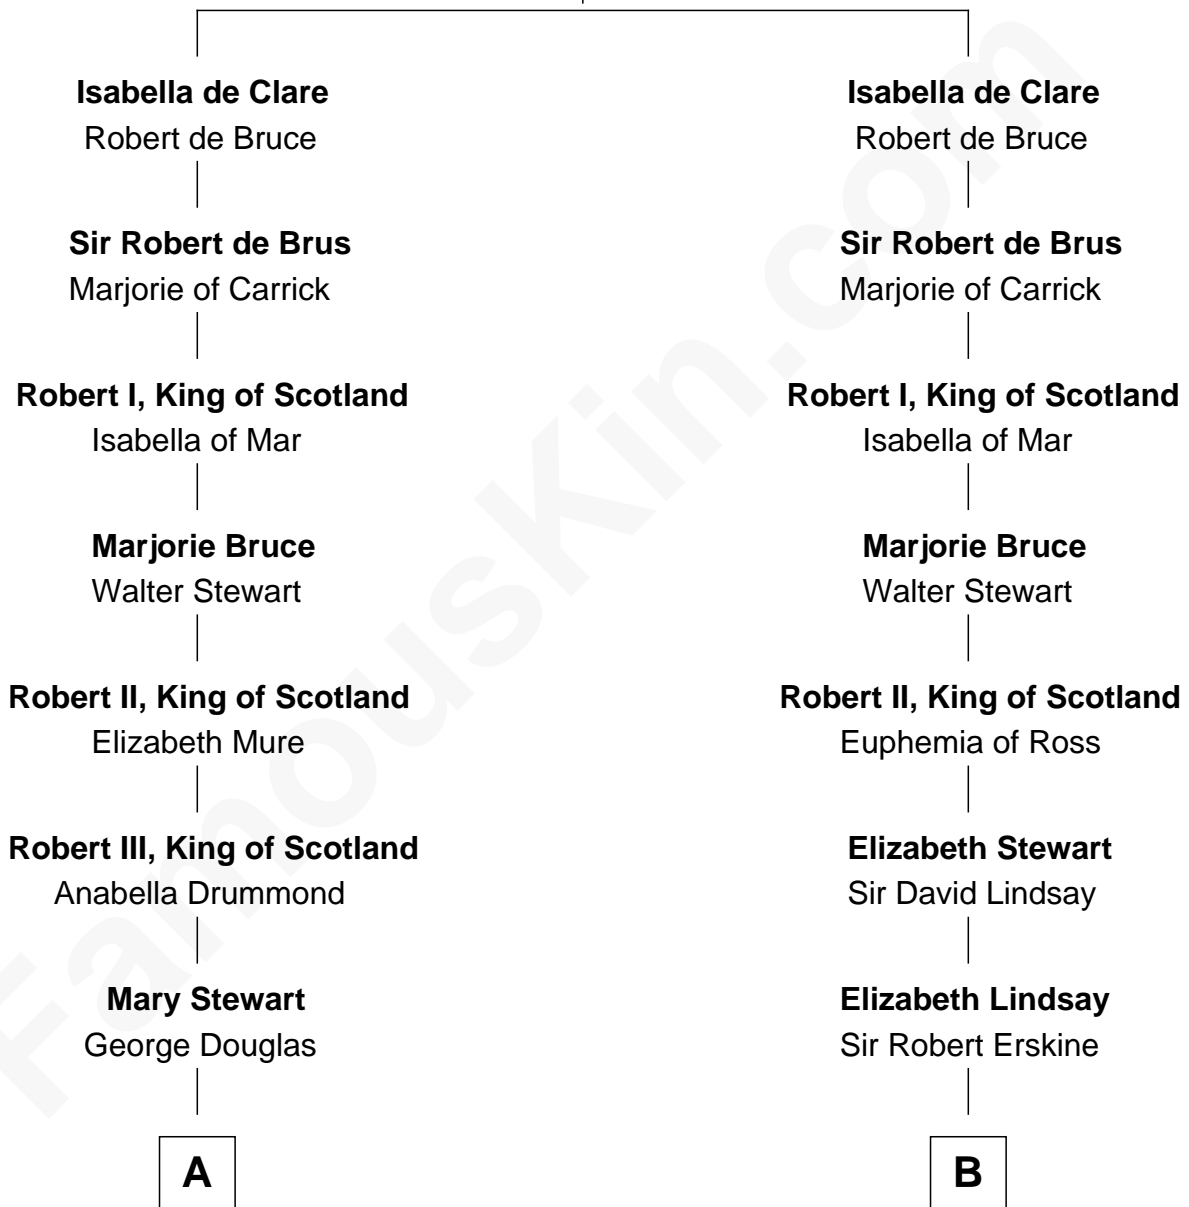

FamousKin.com

Relationship Chart of

Eleanor Roosevelt

First Lady of President Franklin D. Roosevelt

18th cousin 3 times removed of

Hamilton Fish

26th U.S. Secretary of State

Gilbert de Clare

Isabel Marshal

C

Anne Irvine
James Bulloch

James Stephens Bulloch
Martha Stewart

Martha Bulloch
Theodore Roosevelt

Elliott Roosevelt
Anna Rebecca Hall

Eleanor Roosevelt
First Lady of Franklin Roosevelt

D