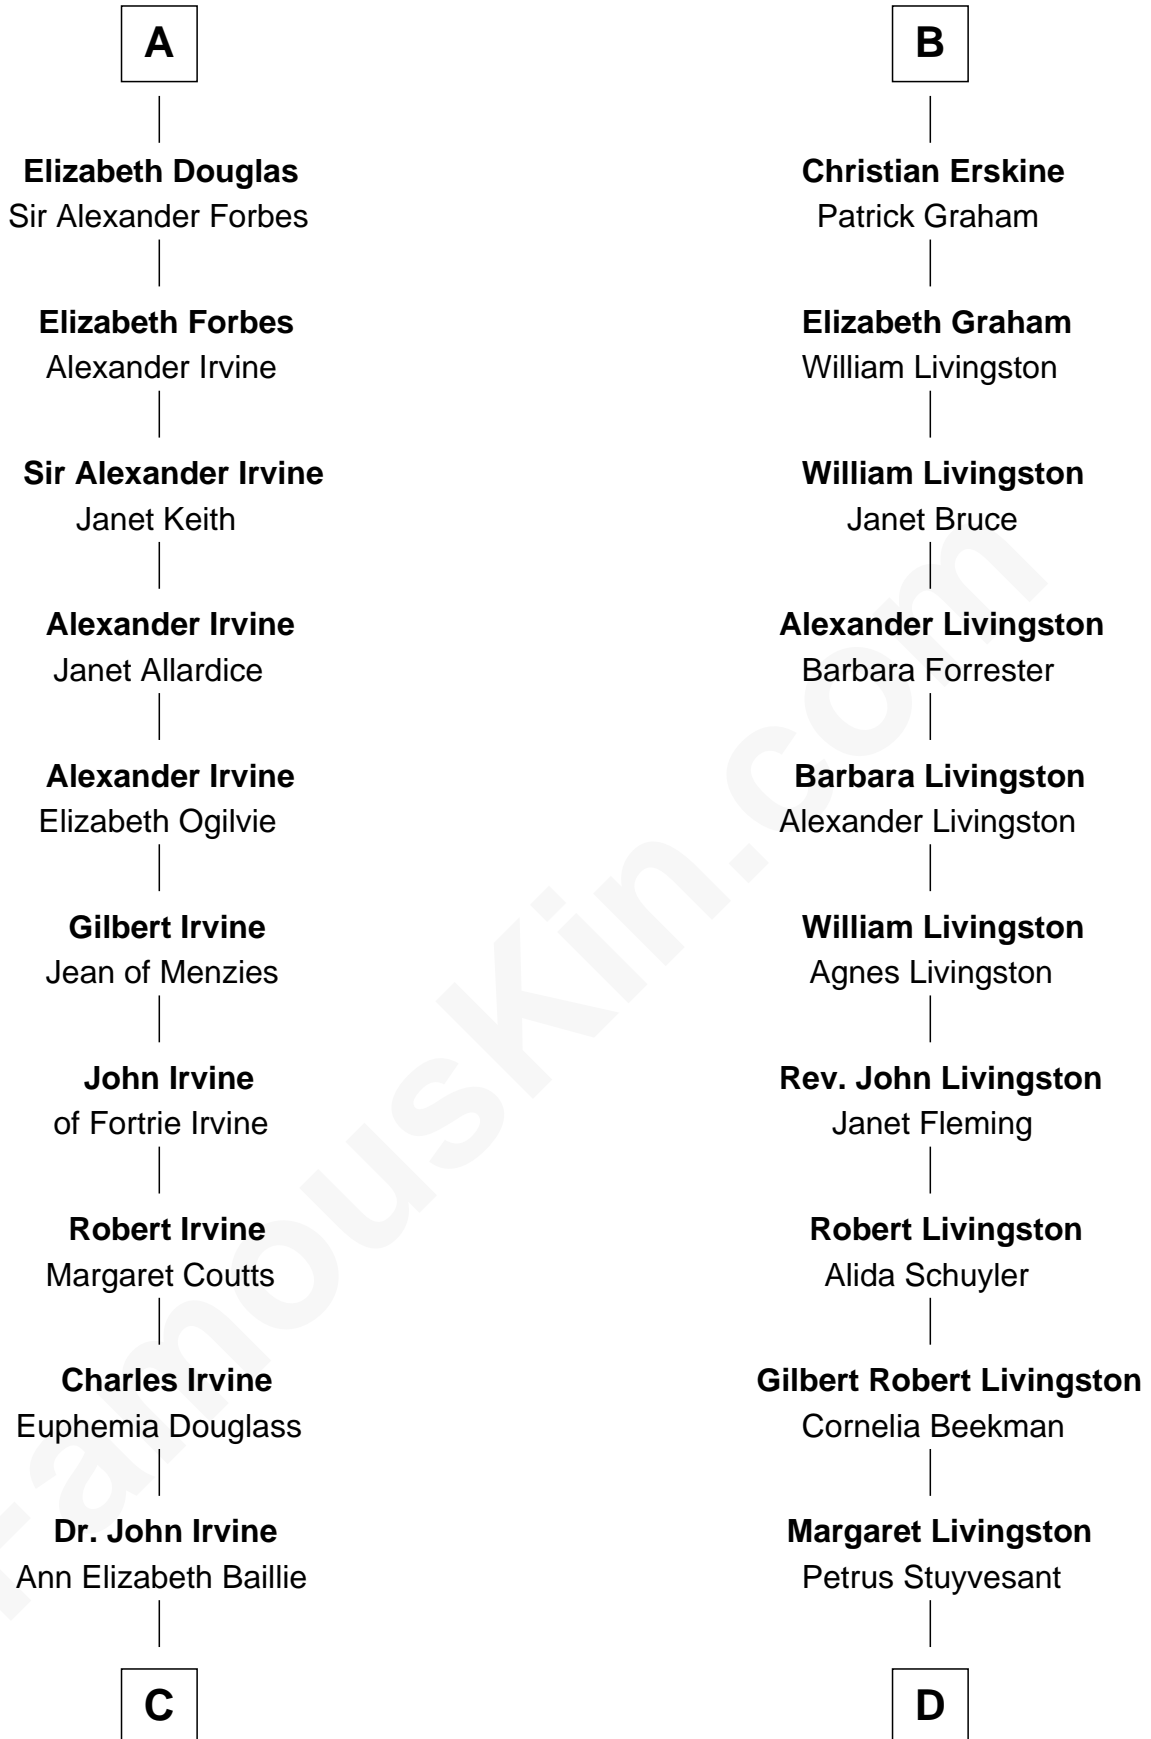

## Relationship Chart of

### Eleanor Roosevelt

*First Lady of President Franklin D. Roosevelt*

18th cousin 3 times removed of

### Hamilton Fish

*26th U.S. Secretary of State*

**C**

**Anne Irvine**  
James Bulloch

**James Stephens Bulloch**  
Martha Stewart

**Martha Bulloch**  
Theodore Roosevelt

**Elliott Roosevelt**  
Anna Rebecca Hall