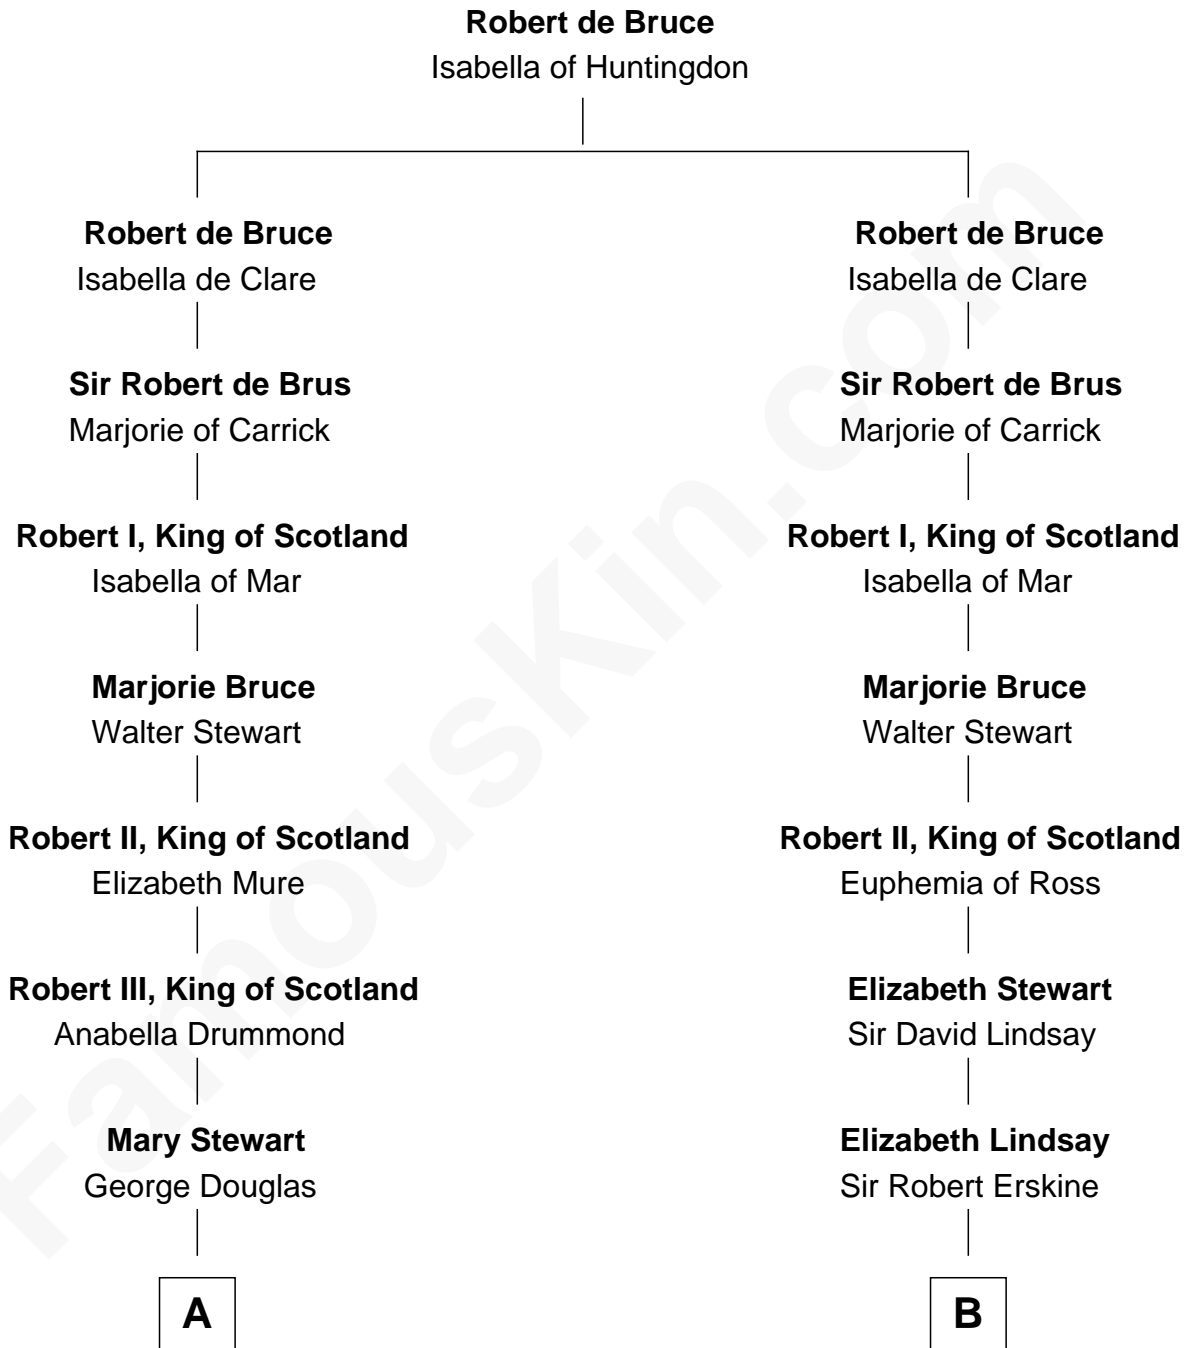

Hamilton Fish

26th U.S. Secretary of State