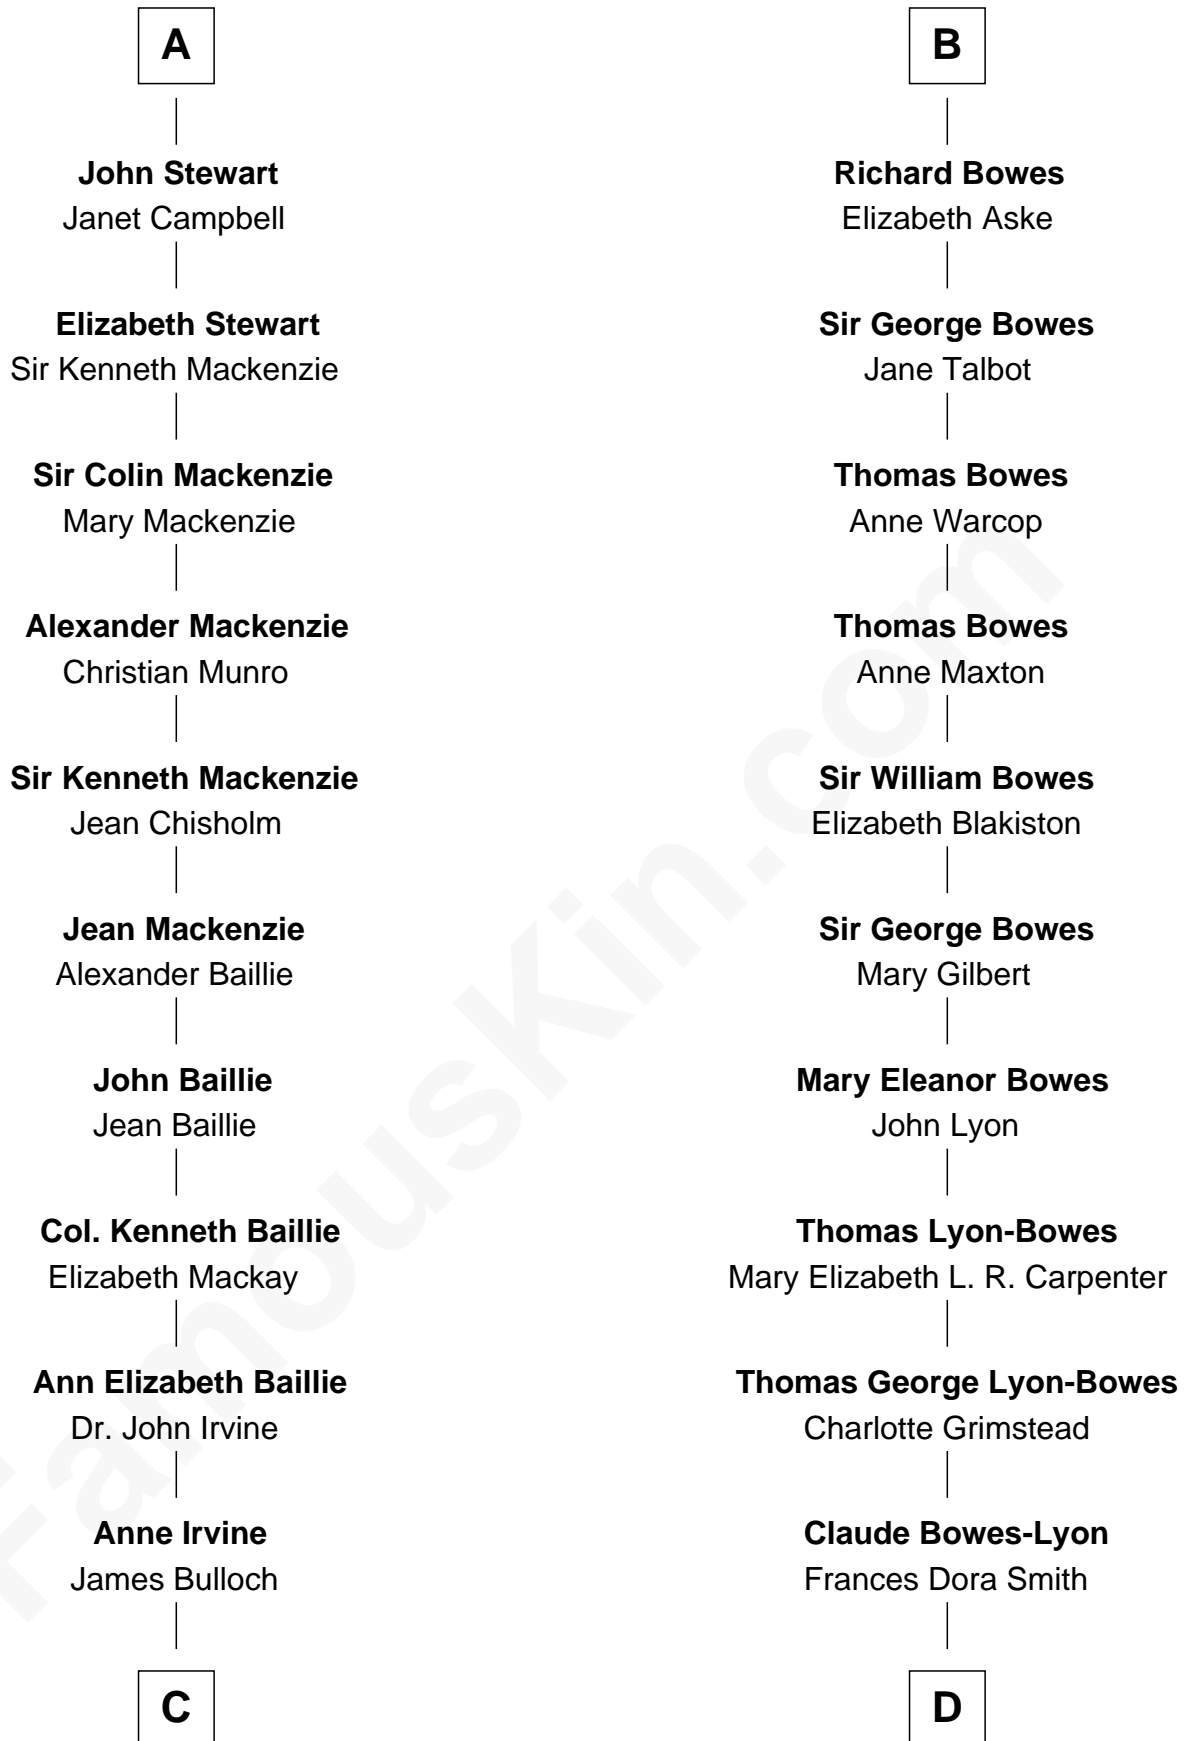

FamousKin.com

Relationship Chart of

Eleanor Roosevelt

First Lady of President Franklin D. Roosevelt

19th cousin 1 time removed of

Queen Elizabeth II

Queen of the United Kingdom

Elizabeth II photo by [Eric Draper](#)