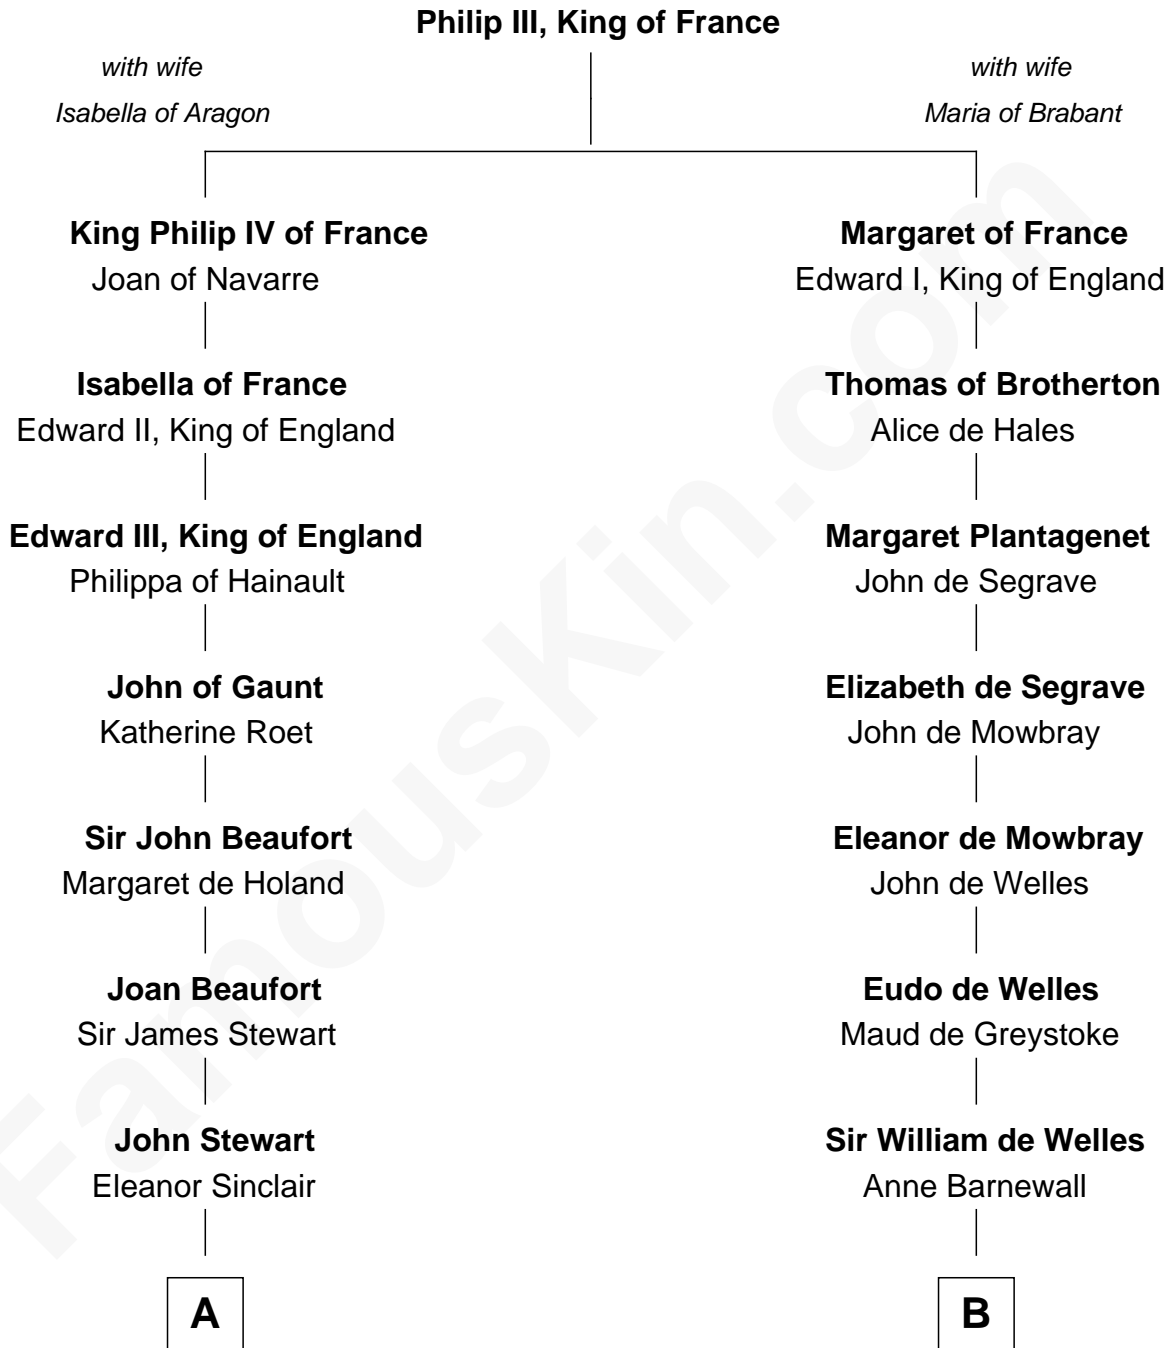

FamousKin.com

Relationship Chart of Eleanor Roosevelt

First Lady of President Franklin D. Roosevelt

20th cousin 1 time removed of

Queen Elizabeth II

Queen of the United Kingdom

Elizabeth II photo by [Eric Draper](#)