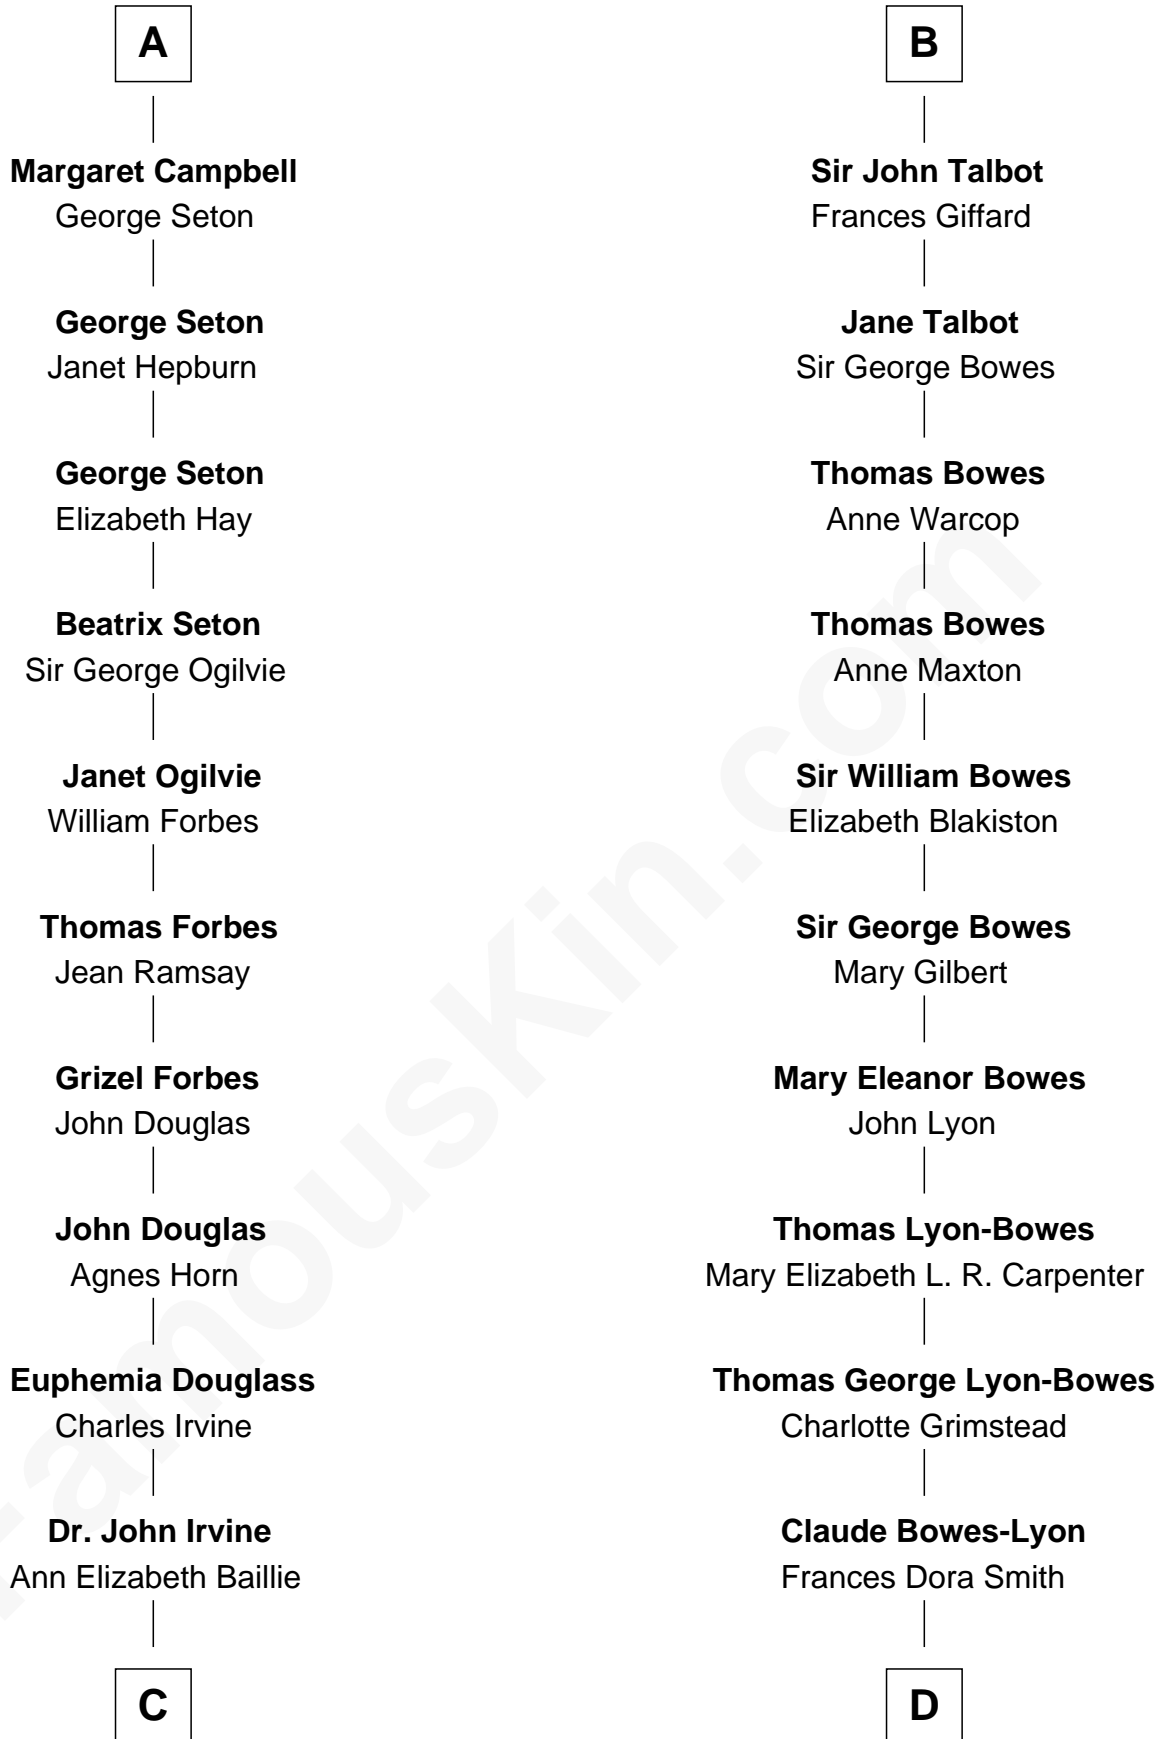

FamousKin.com

Relationship Chart of

Eleanor Roosevelt

First Lady of President Franklin D. Roosevelt

19th cousin 2 times removed of

Queen Elizabeth II

Queen of the United Kingdom

Sir Richard de Burgh

Margaret - - - - -

Elizabeth de Burgh
Robert I, King of Scotland

Matilda Bruce
Thomas Isaac

Joan Isaac
John de Ergadia

Isabel de Ergadia
Sir John Stewart

Sir Robert Stewart
Joan Stewart

John Stewart
Fingula of the Isles

Isabel Stewart
Colin Campbell

A

Joan de Burgh
Sir John Darcy

Elizabeth Darcy
James le Boteler

James Butler
Anne de Welles

James Butler
Joan Beauchamp

Elizabeth Butler
John Talbot

Sir Gilbert Talbot
Audrey Cotton

Sir John Talbot
Margaret Troutbeck

B

C

Anne Irvine
James Bulloch

James Stephens Bulloch
Martha Stewart

Martha Bulloch
Theodore Roosevelt

Elliott Roosevelt
Anna Rebecca Hall

Eleanor Roosevelt
First Lady of Franklin Roosevelt