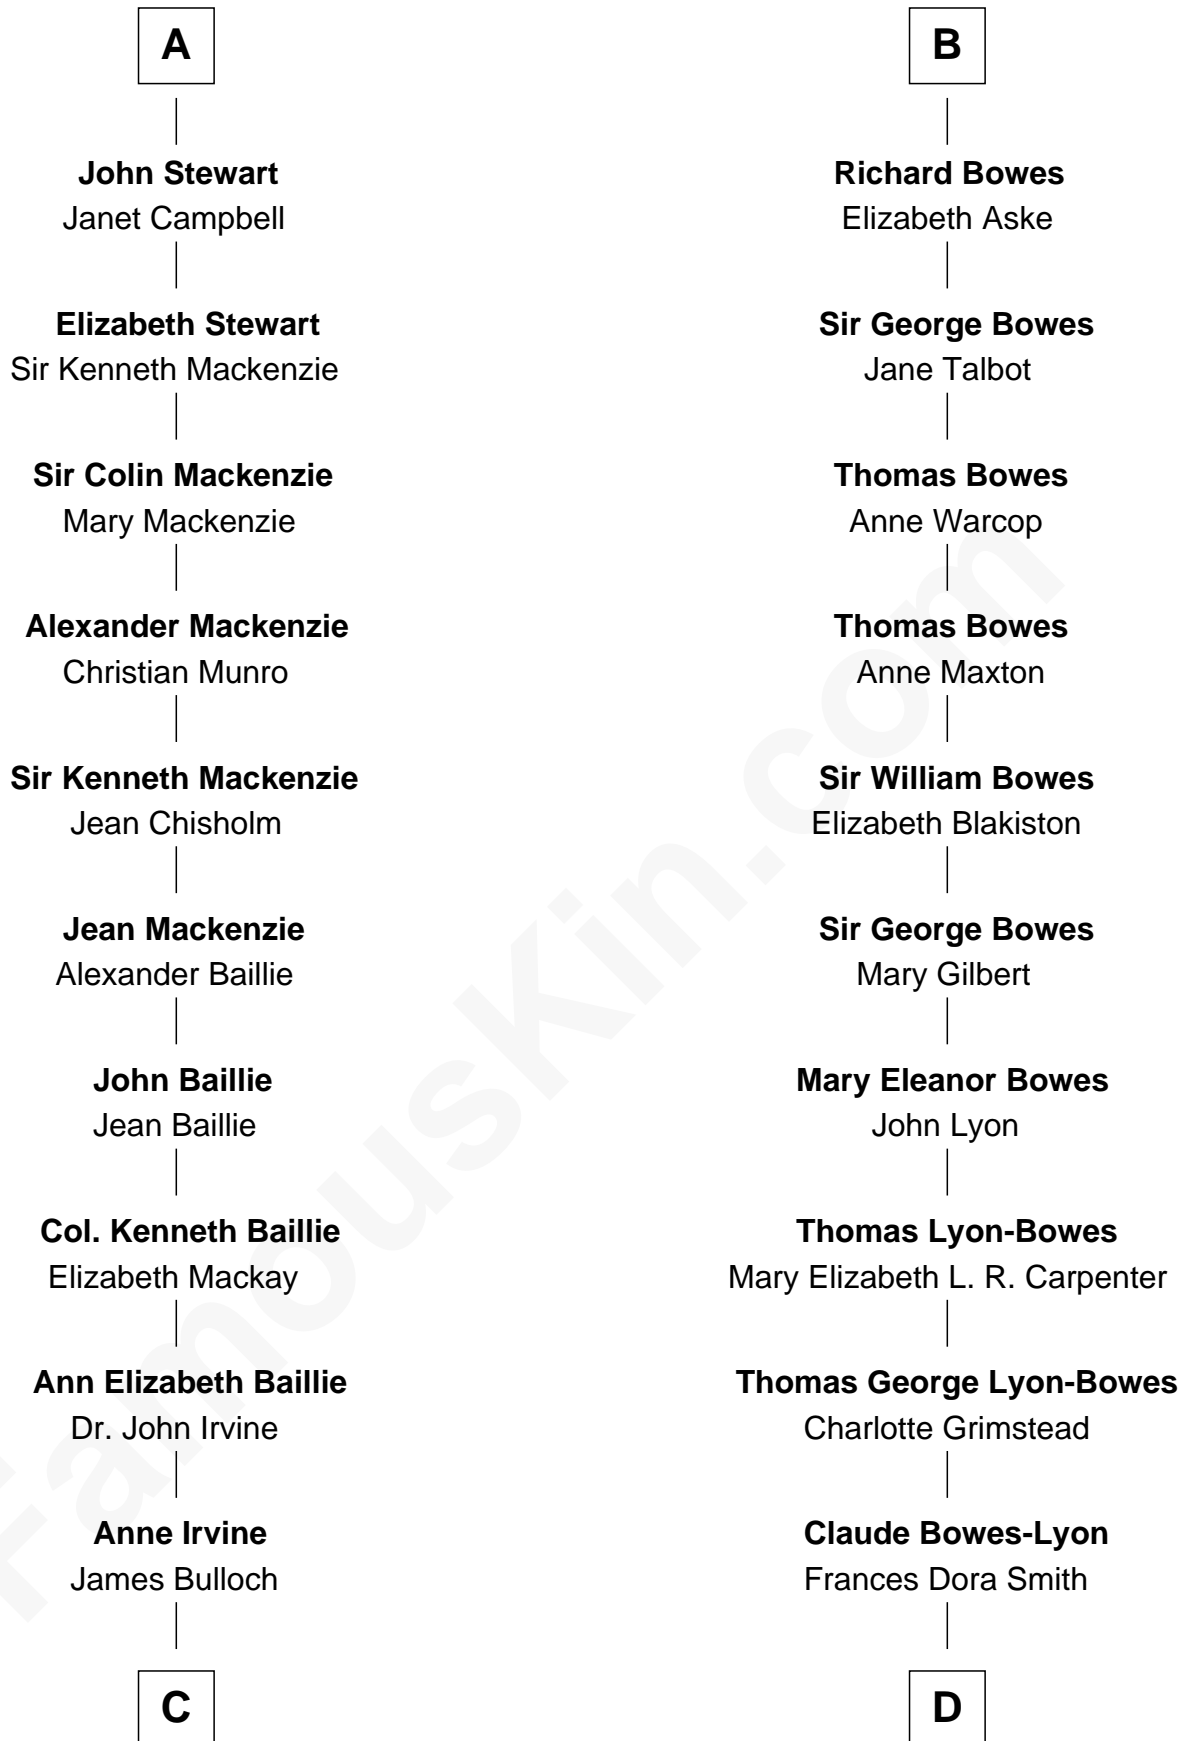

FamousKin.com

Relationship Chart of

Eleanor Roosevelt

First Lady of President Franklin D. Roosevelt

19th cousin 1 time removed of

Queen Elizabeth II

Queen of the United Kingdom

FamousKin.com