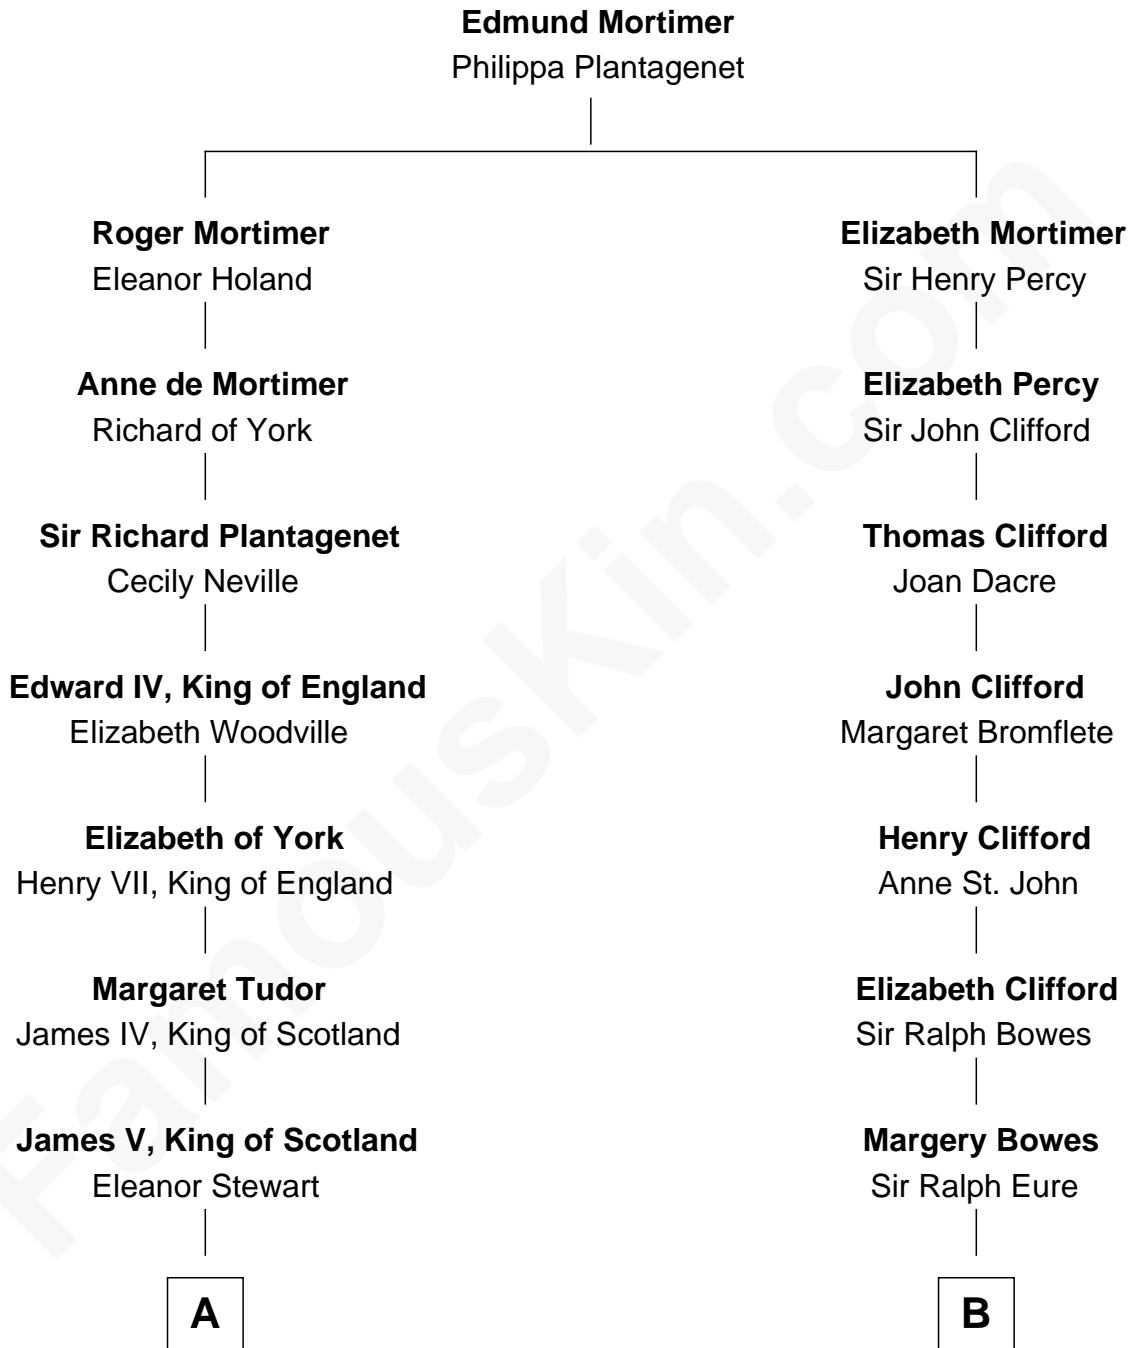

## Relationship Chart of

### Eleanor Roosevelt

*First Lady of President Franklin D. Roosevelt*

19th cousin 1 time removed of

**Bob Taft**

*67th Governor of Ohio*

**C**

**Mary Livingston Ludlow**

Valentine Gill Hall

**Anna Rebecca Hall**

Elliott Roosevelt

**Eleanor Roosevelt**

*First Lady of Franklin Roosevelt*

**D**

**William Howard Taft**

Helen Louise Herron

**Robert Alphonso Taft**

Martha Wheaton Bowers

**Robert Alphonso Taft**

Blanca Duncan Noël

**Bob Taft**

*67th Governor of Ohio*

FamousKin.com