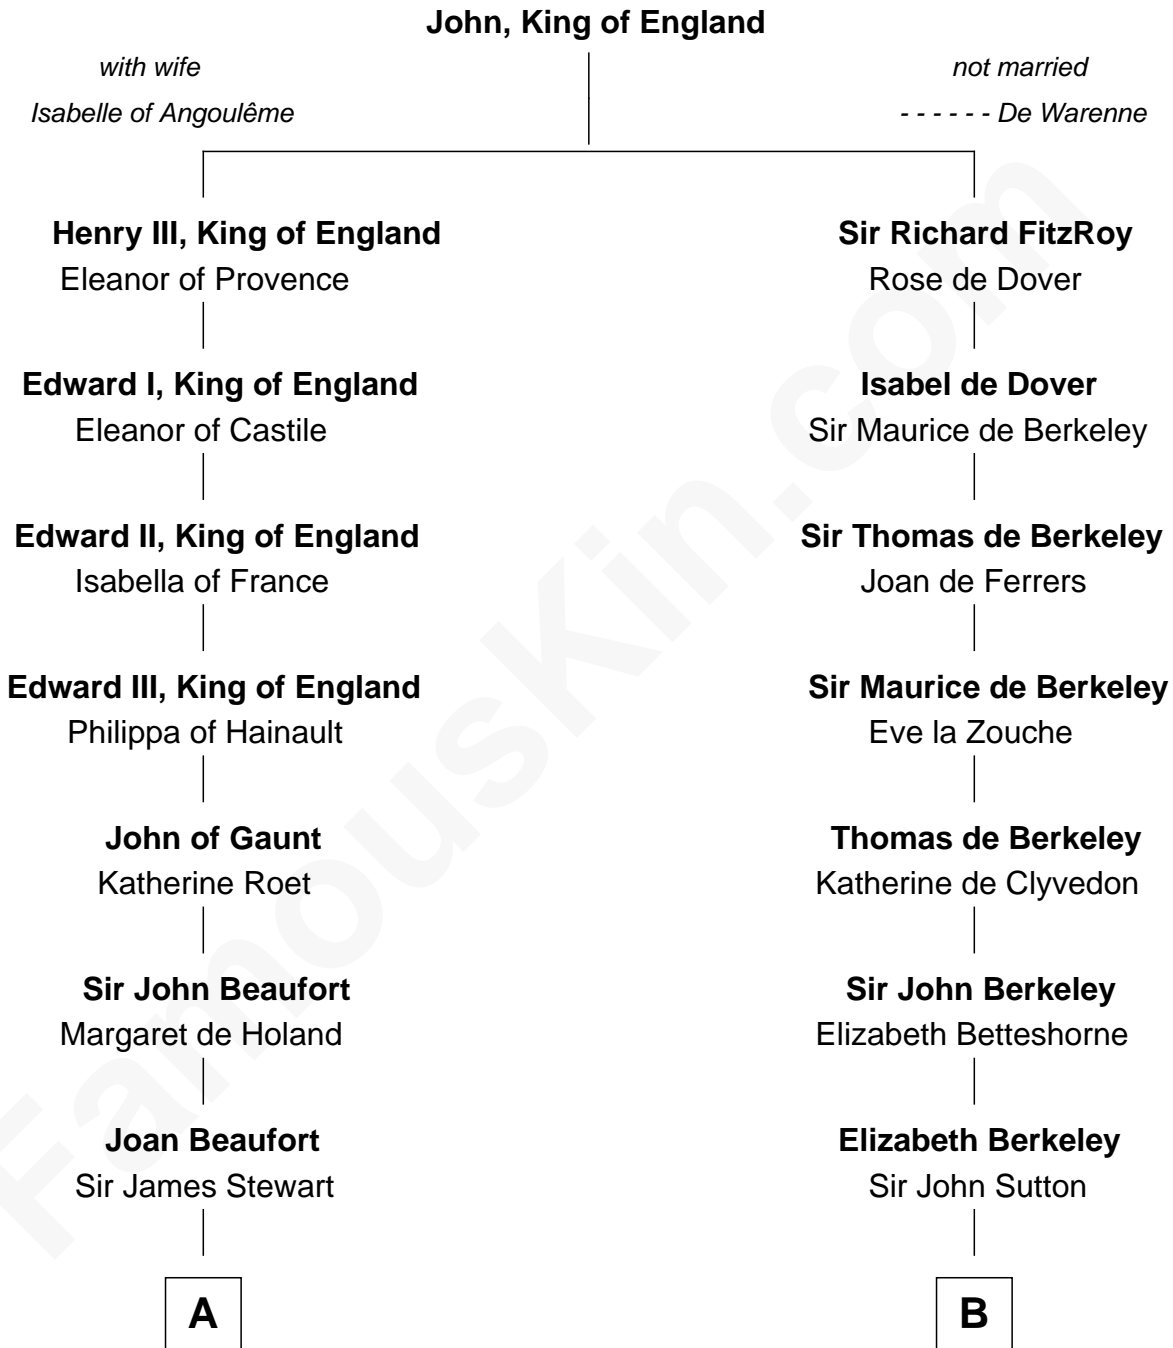

FamousKin.com

Relationship Chart of

Eleanor Roosevelt

First Lady of President Franklin D. Roosevelt

21st cousin of

Henry Sturgis Morgan

Co-Founder of Morgan Stanley

C

Anne Irvine
James Bulloch

James Stephens Bulloch
Martha Stewart

Martha Bulloch
Theodore Roosevelt

Elliott Roosevelt
Anna Rebecca Hall

Eleanor Roosevelt
First Lady of Franklin Roosevelt

D

William Gedney Tracy
Rachel Huntington