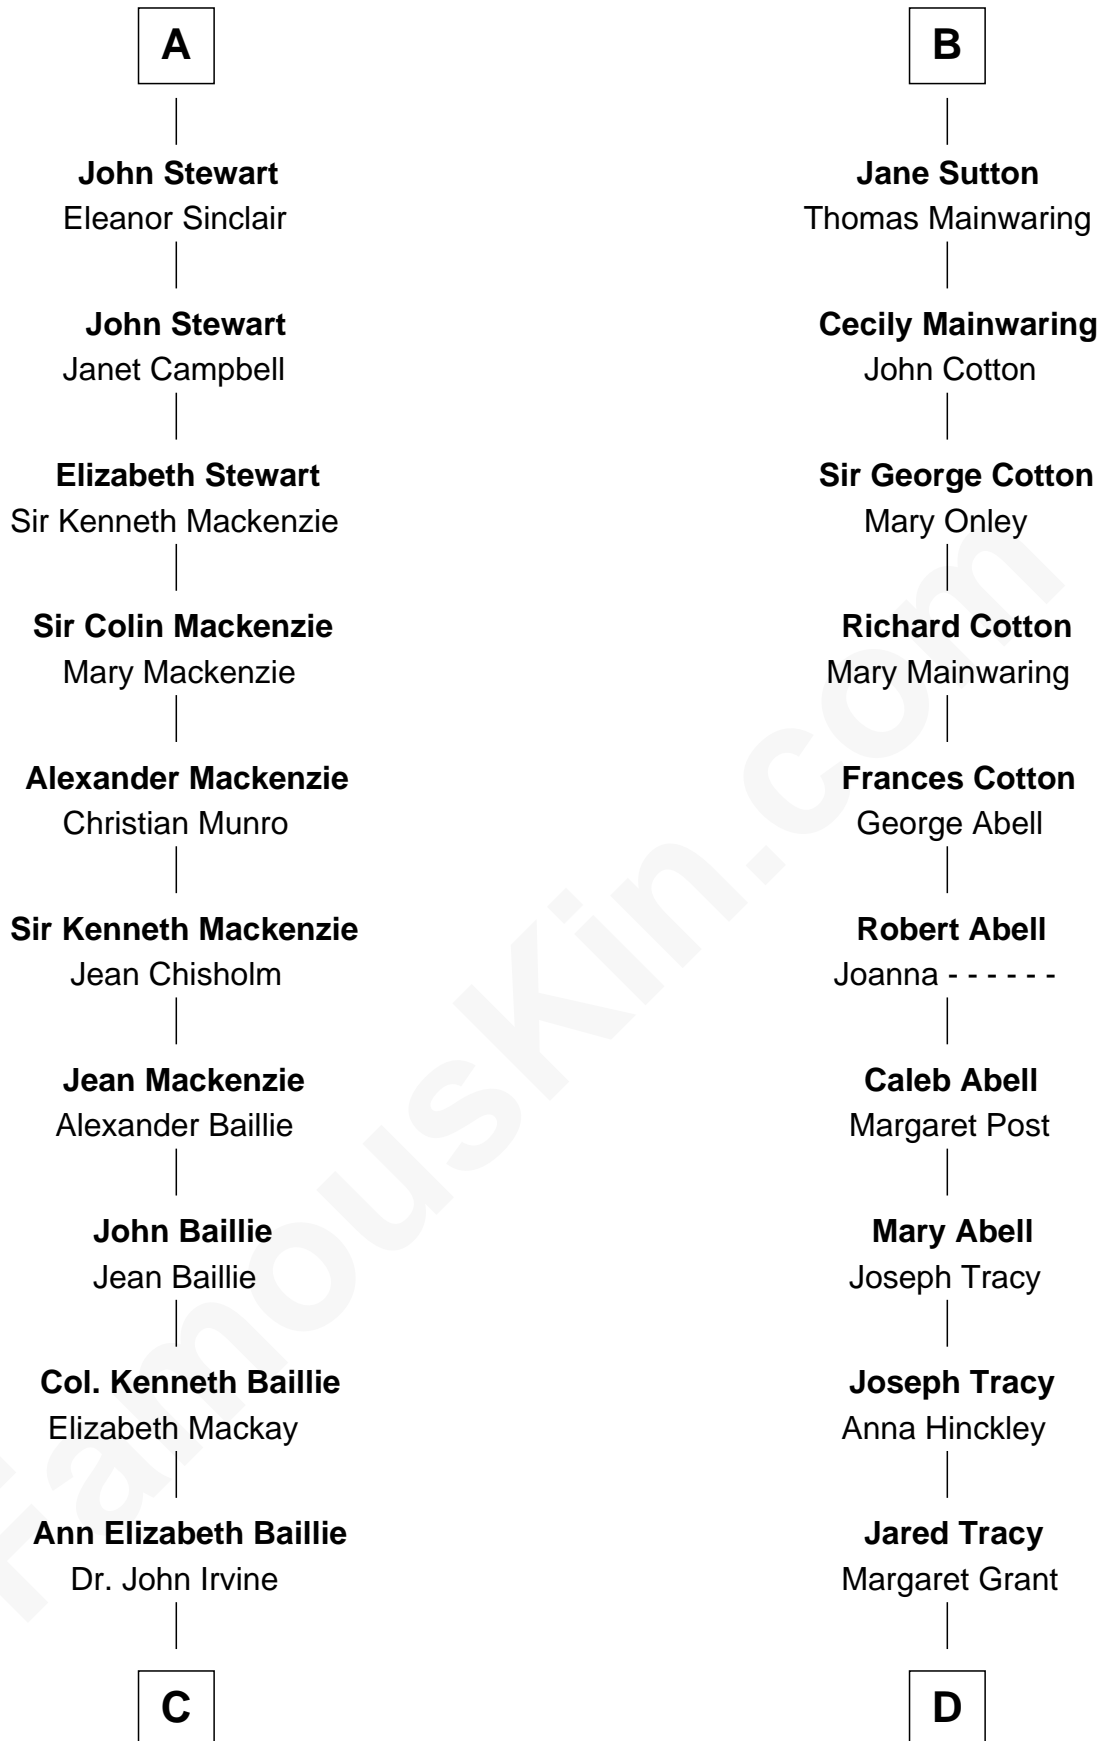

FamousKin.com

Relationship Chart of

Eleanor Roosevelt

First Lady of President Franklin D. Roosevelt

21st cousin of

Henry Sturgis Morgan

Co-Founder of Morgan Stanley

C

Anne Irvine
James Bulloch

James Stephens Bulloch
Martha Stewart

Martha Bulloch
Theodore Roosevelt

Elliott Roosevelt
Anna Rebecca Hall

Eleanor Roosevelt
First Lady of Franklin Roosevelt

D

William Gedney Tracy
Rachel Huntington