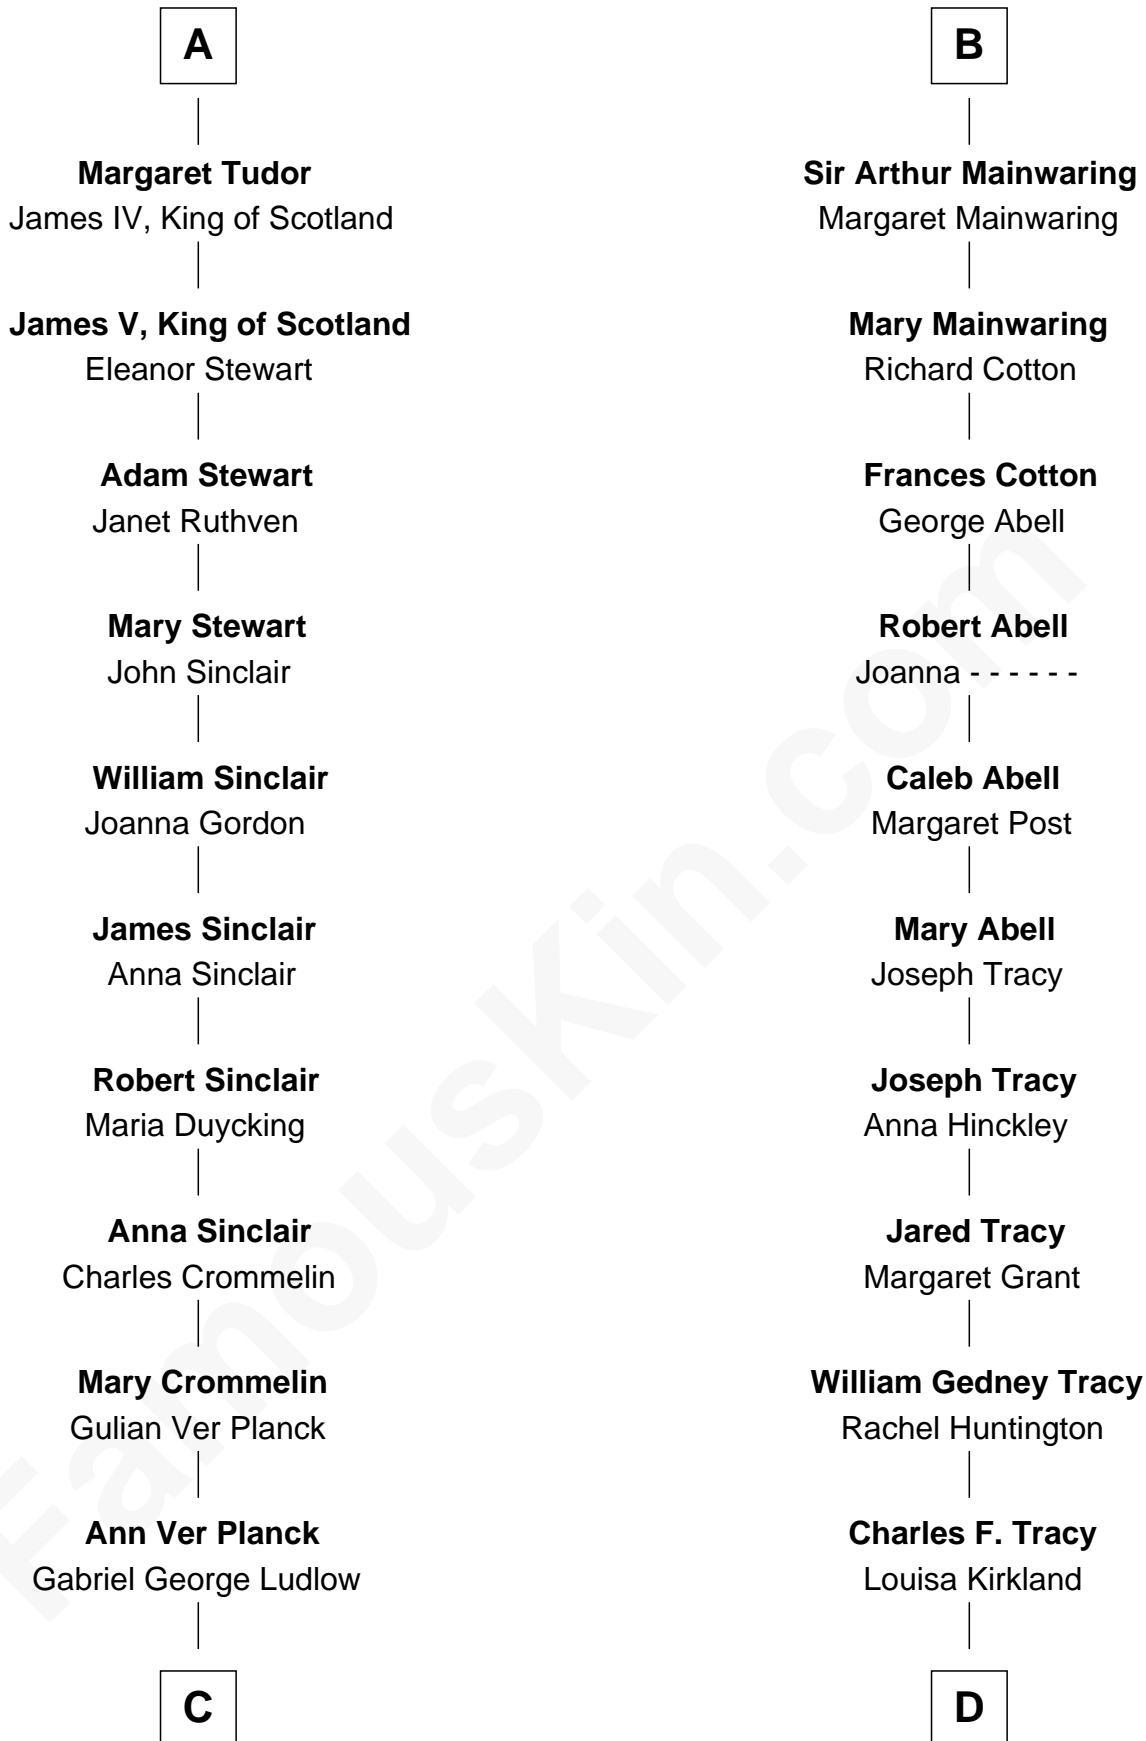

## Relationship Chart of

### Eleanor Roosevelt

*First Lady of President Franklin D. Roosevelt*

19th cousin 2 times removed of

### Henry Sturgis Morgan

*Co-Founder of Morgan Stanley*

**C**

**Gabriel Ver Planck Ludlow**

Elizabeth A. Hunter

**Dr. Edward Hunter Ludlow**

Elizabeth Livingston

**Mary Livingston Ludlow**

Valentine Gill Hall

**Anna Rebecca Hall**

Elliott Roosevelt

**Eleanor Roosevelt**

*First Lady of Franklin Roosevelt*

**D**

**Frances Louisa Tracy**

John Pierpont Morgan