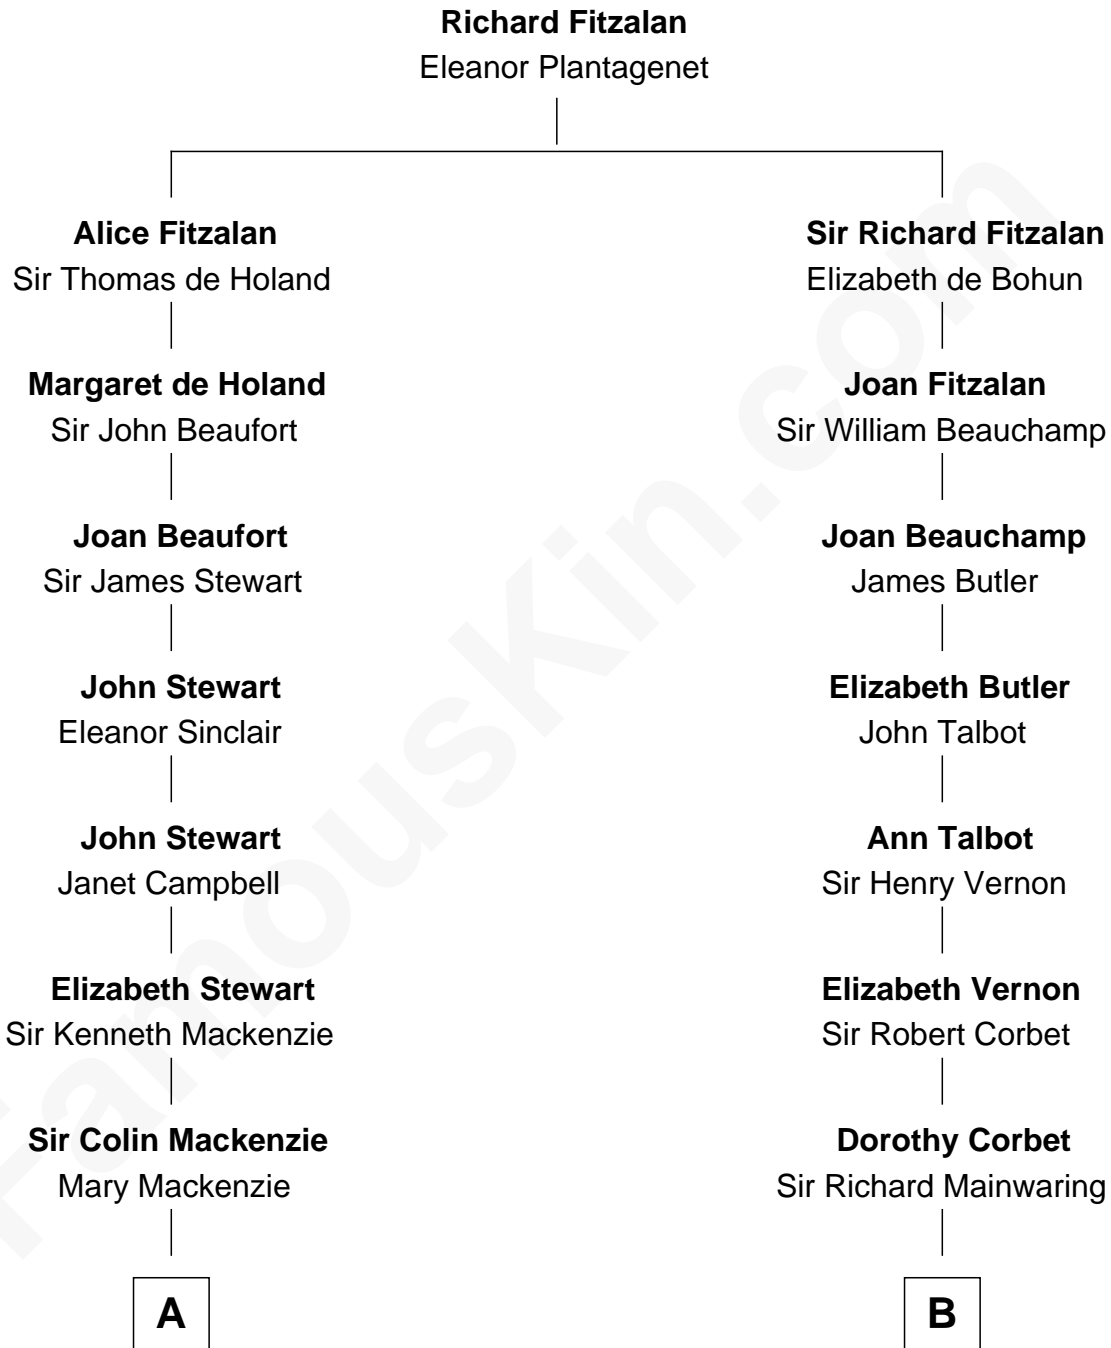

FamousKin.com

Relationship Chart of Eleanor Roosevelt

First Lady of President Franklin D. Roosevelt

17th cousin 2 times removed of

Henry Sturgis Morgan

Co-Founder of Morgan Stanley

C

—
Frances Louisa Tracy

John Pierpont Morgan

—
John Pierpont Morgan

Jane Norton Grew

—
Henry Sturgis Morgan

Co-Founder of Morgan Stanley

FamousKin.com