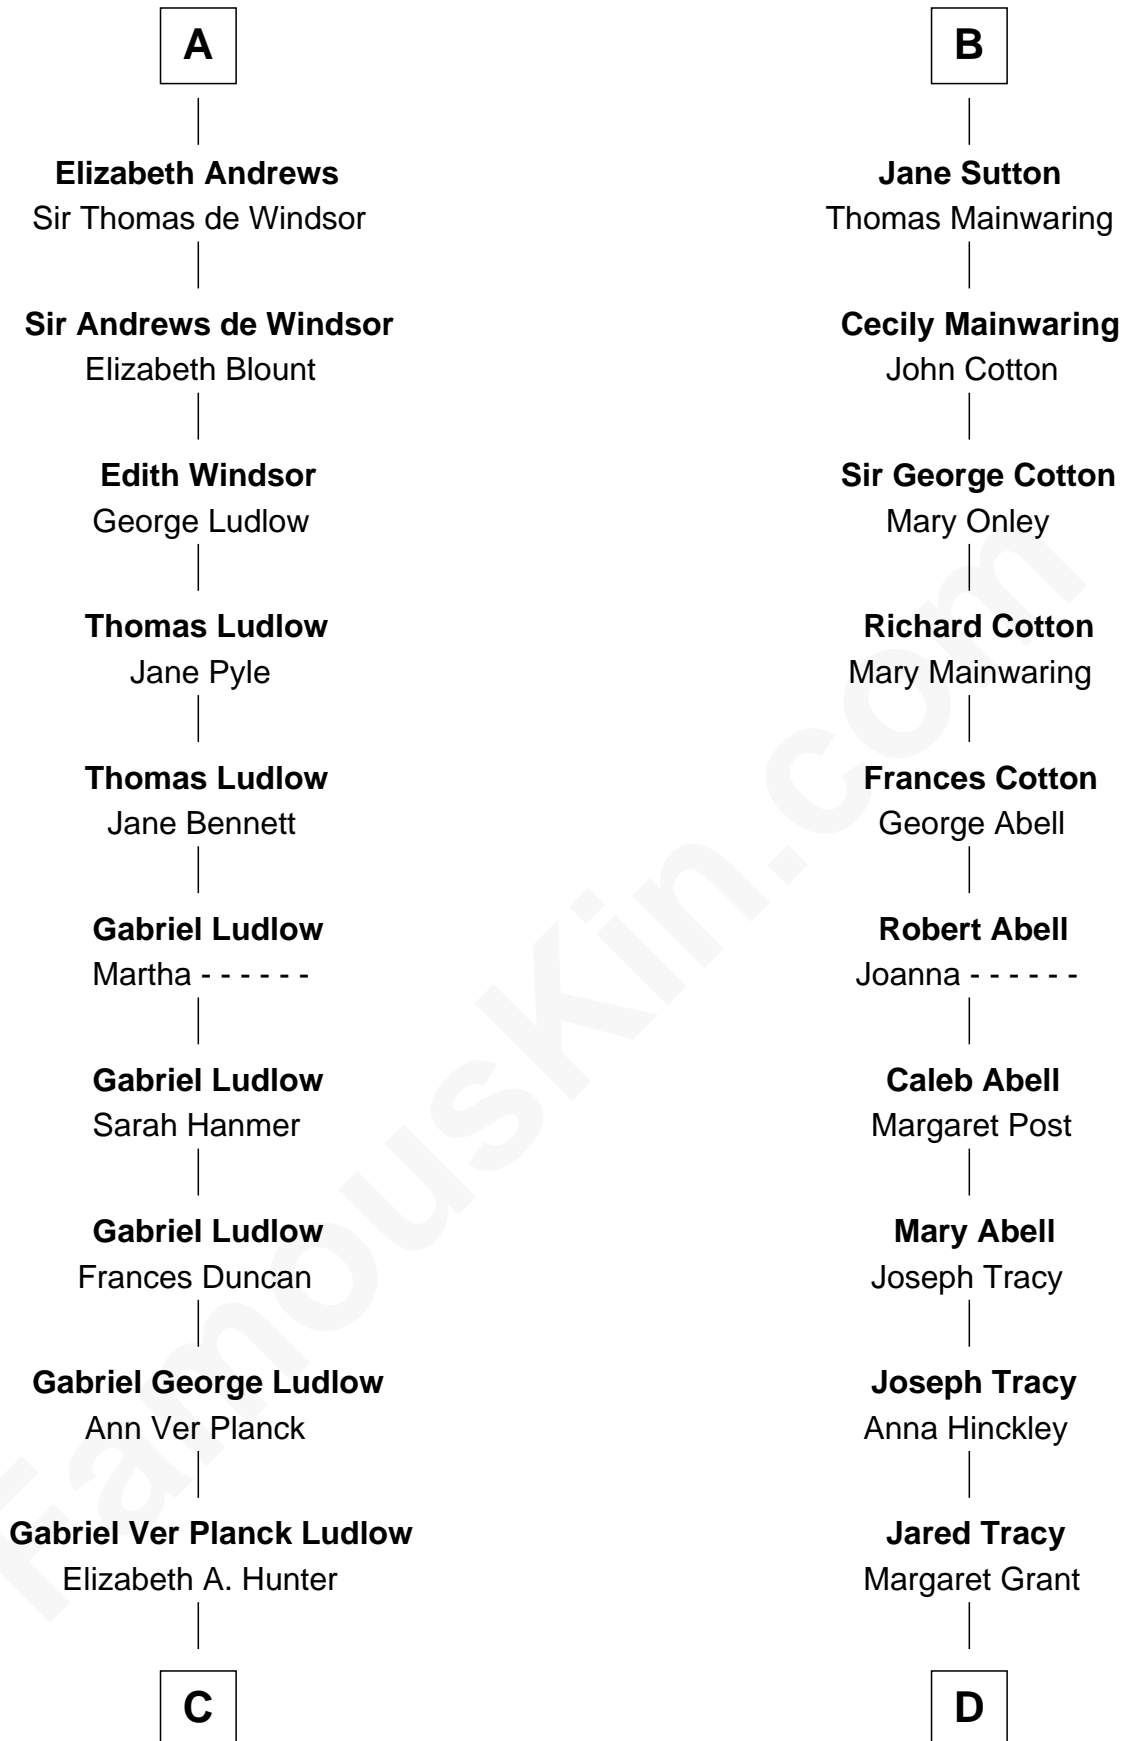

## Relationship Chart of

### Eleanor Roosevelt

*First Lady of President Franklin D. Roosevelt*

20th cousin 1 time removed of

### Henry Sturgis Morgan

*Co-Founder of Morgan Stanley*

**Sir Hugh le Despencer**

Aveline Basset

**C**

**Dr. Edward Hunter Ludlow**

Elizabeth Livingston

**Mary Livingston Ludlow**

Valentine Gill Hall

**Anna Rebecca Hall**

Elliott Roosevelt

**Eleanor Roosevelt**

*First Lady of Franklin Roosevelt*

**D**

**William Gedney Tracy**

Rachel Huntington