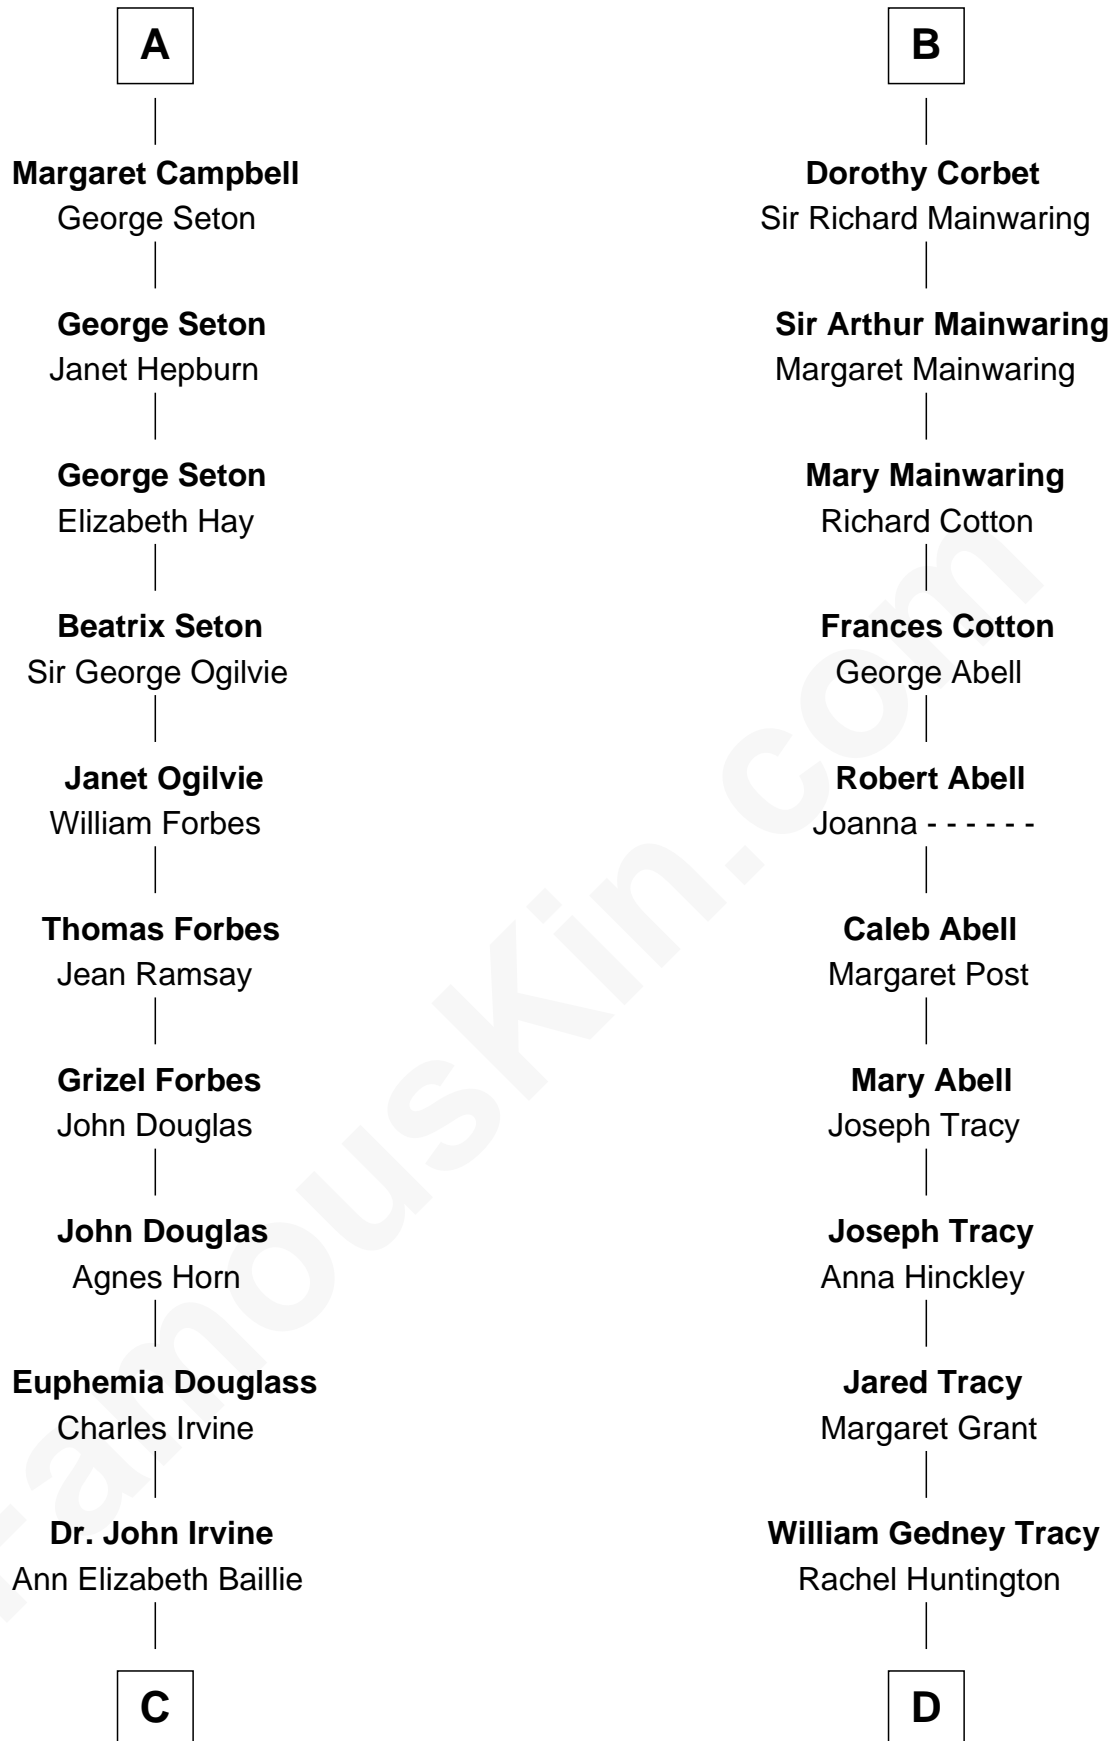

## Relationship Chart of

### Eleanor Roosevelt

*First Lady of President Franklin D. Roosevelt*

20th cousin 1 time removed of

### Henry Sturgis Morgan

*Co-Founder of Morgan Stanley*

**C**

**Anne Irvine**  
James Bulloch

**James Stephens Bulloch**  
Martha Stewart

**Martha Bulloch**  
Theodore Roosevelt

**Elliott Roosevelt**  
Anna Rebecca Hall