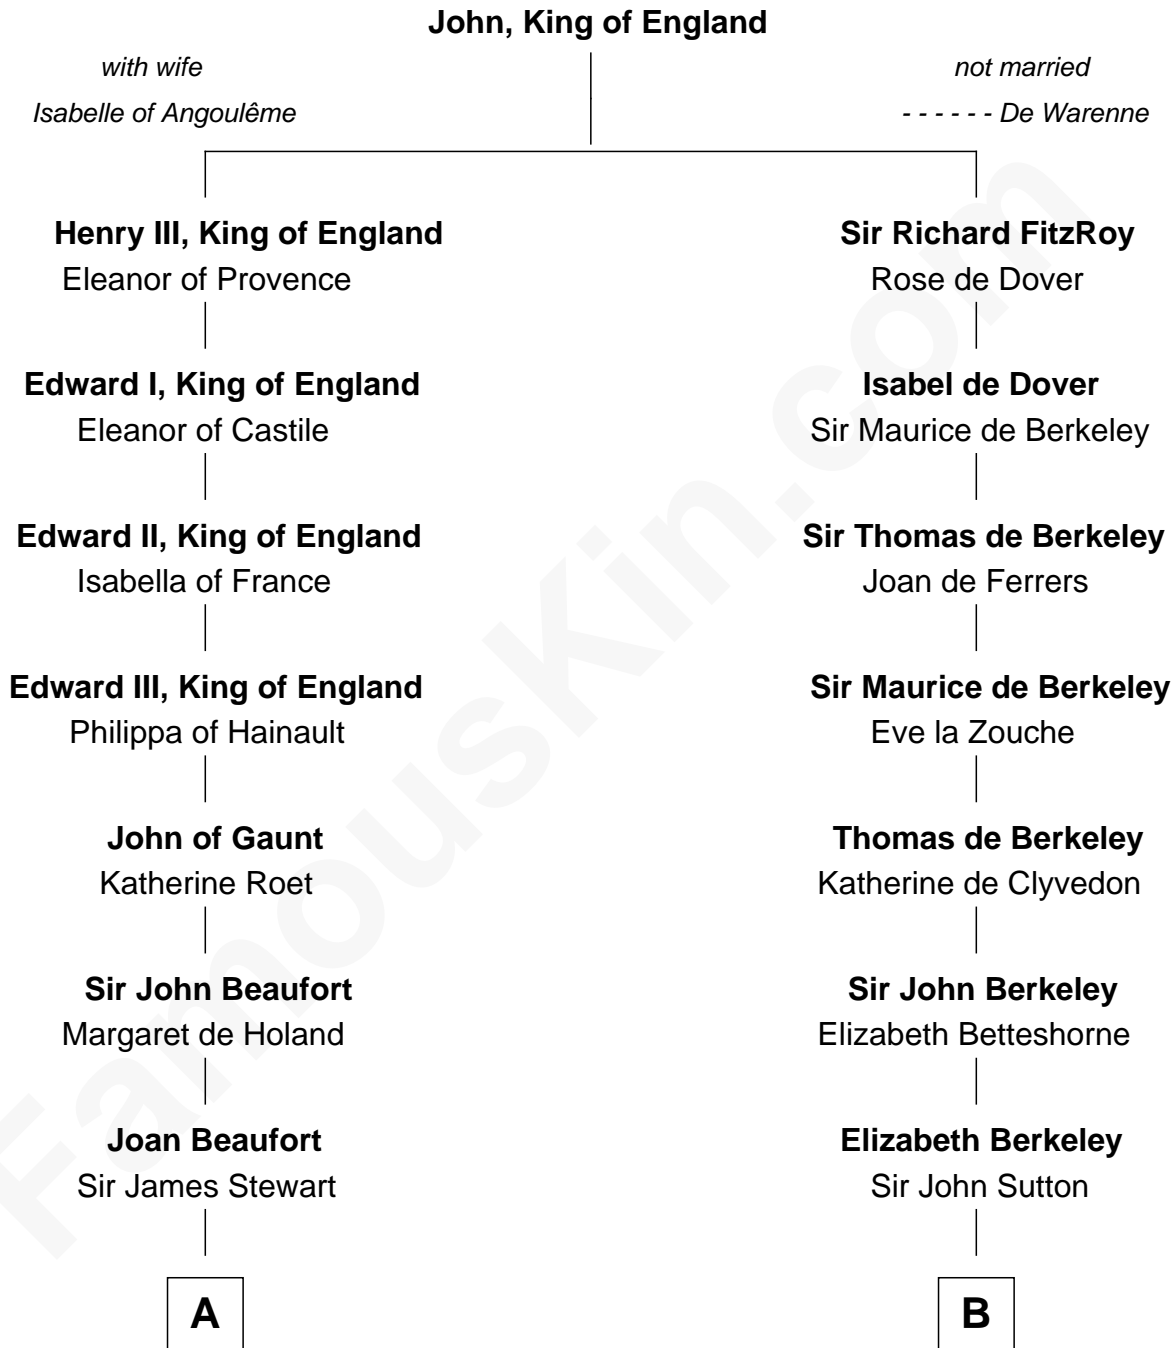

# FamousKin.com

## Relationship Chart of Eleanor Roosevelt

*First Lady of President Franklin D. Roosevelt*

20th cousin 1 time removed of

**J.P. Morgan, Jr.**

*American Banker and Philanthropist*

**C**

**Anne Irvine**  
James Bulloch