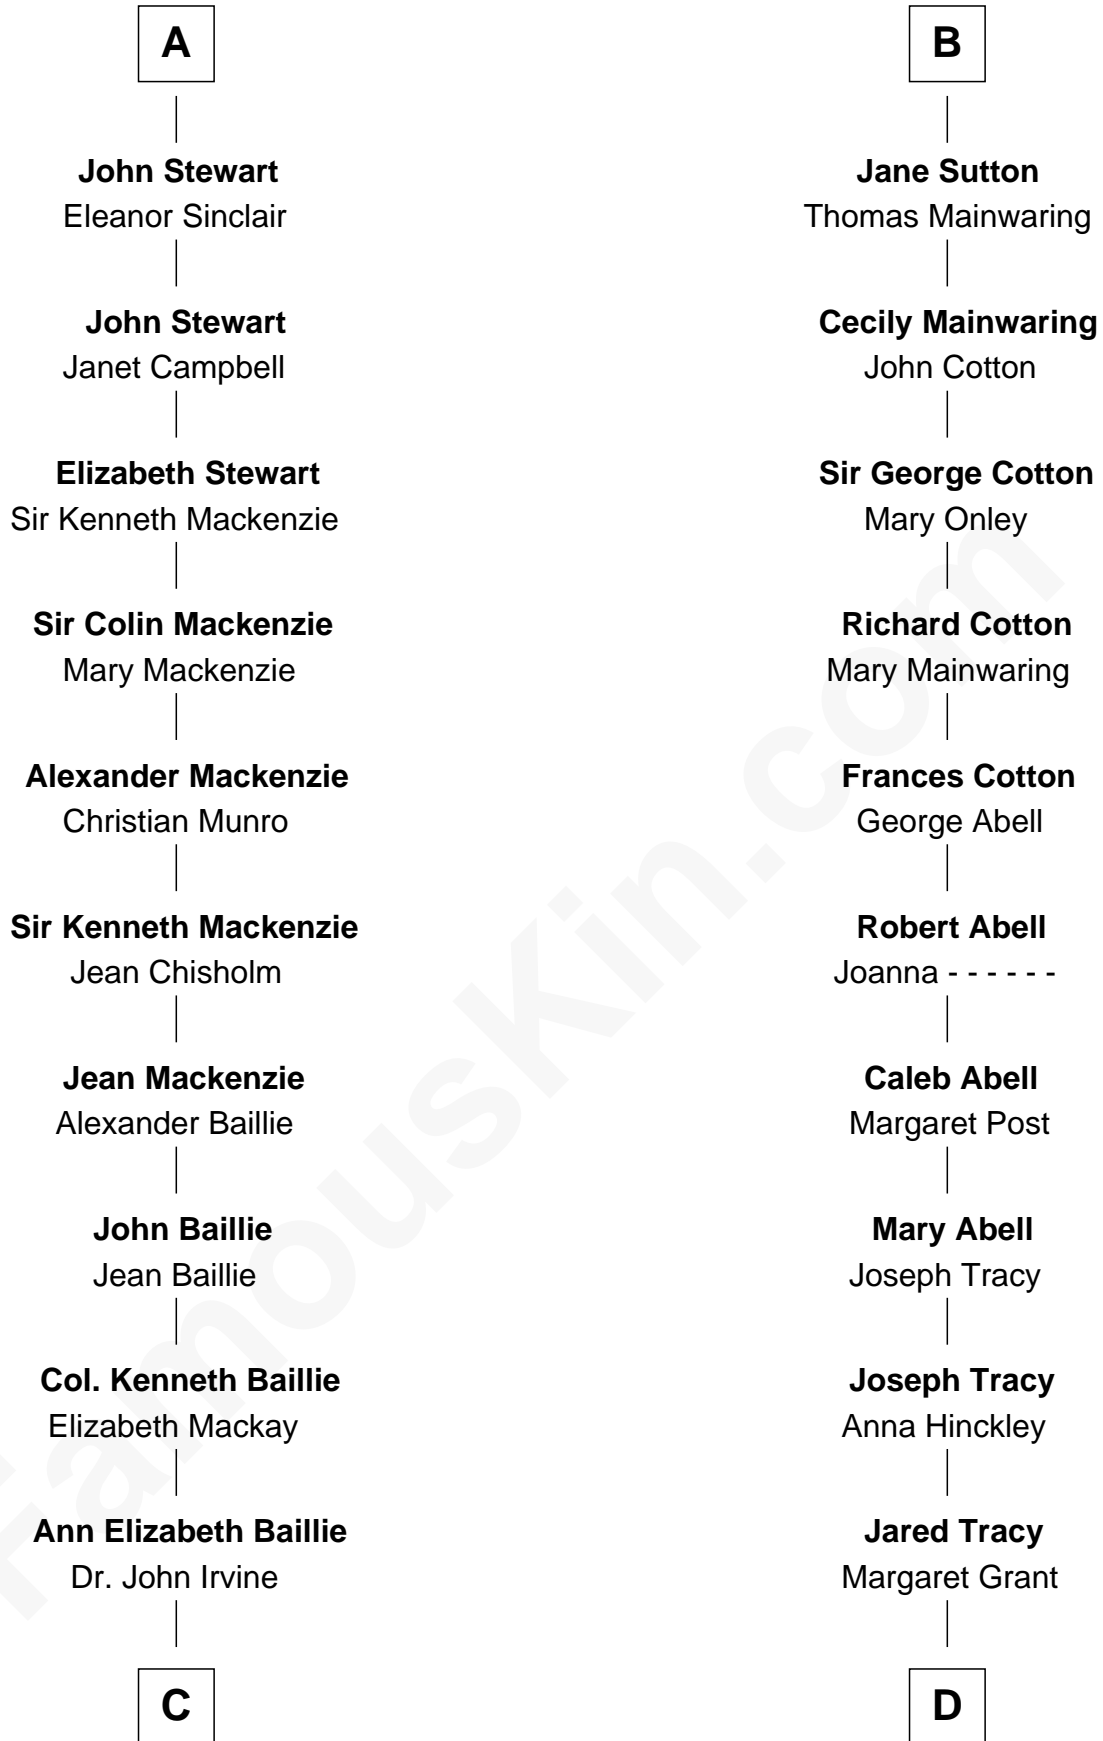

## Relationship Chart of Eleanor Roosevelt

*First Lady of President Franklin D. Roosevelt*

20th cousin 1 time removed of

**J.P. Morgan, Jr.**

*American Banker and Philanthropist*

**C**

**Anne Irvine**  
James Bulloch

**James Stephens Bulloch**  
Martha Stewart

**Martha Bulloch**  
Theodore Roosevelt

**Elliott Roosevelt**  
Anna Rebecca Hall

**Eleanor Roosevelt**  
*First Lady of Franklin Roosevelt*

**D**

**William Gedney Tracy**  
Rachel Huntington