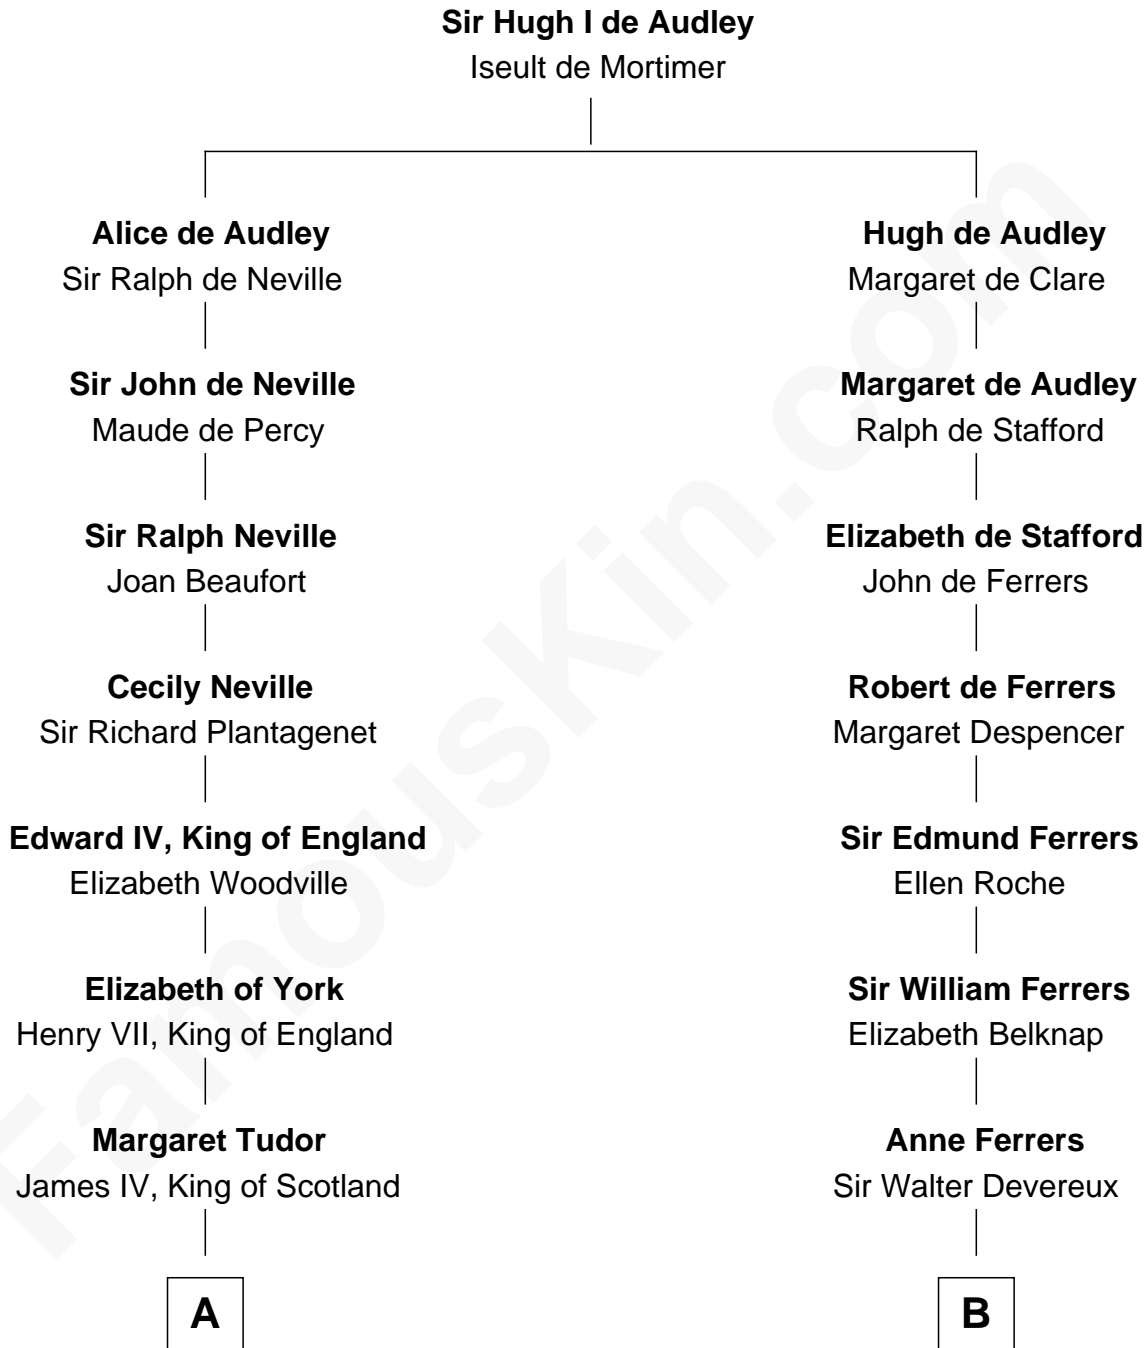

FamousKin.com

Relationship Chart of Eleanor Roosevelt

First Lady of President Franklin D. Roosevelt

20th cousin 1 time removed of

J.P. Morgan, Jr.

American Banker and Philanthropist

C

Dr. Edward Hunter Ludlow

Elizabeth Livingston

Mary Livingston Ludlow

Valentine Gill Hall

Anna Rebecca Hall

Elliott Roosevelt

Eleanor Roosevelt

First Lady of Franklin Roosevelt

D