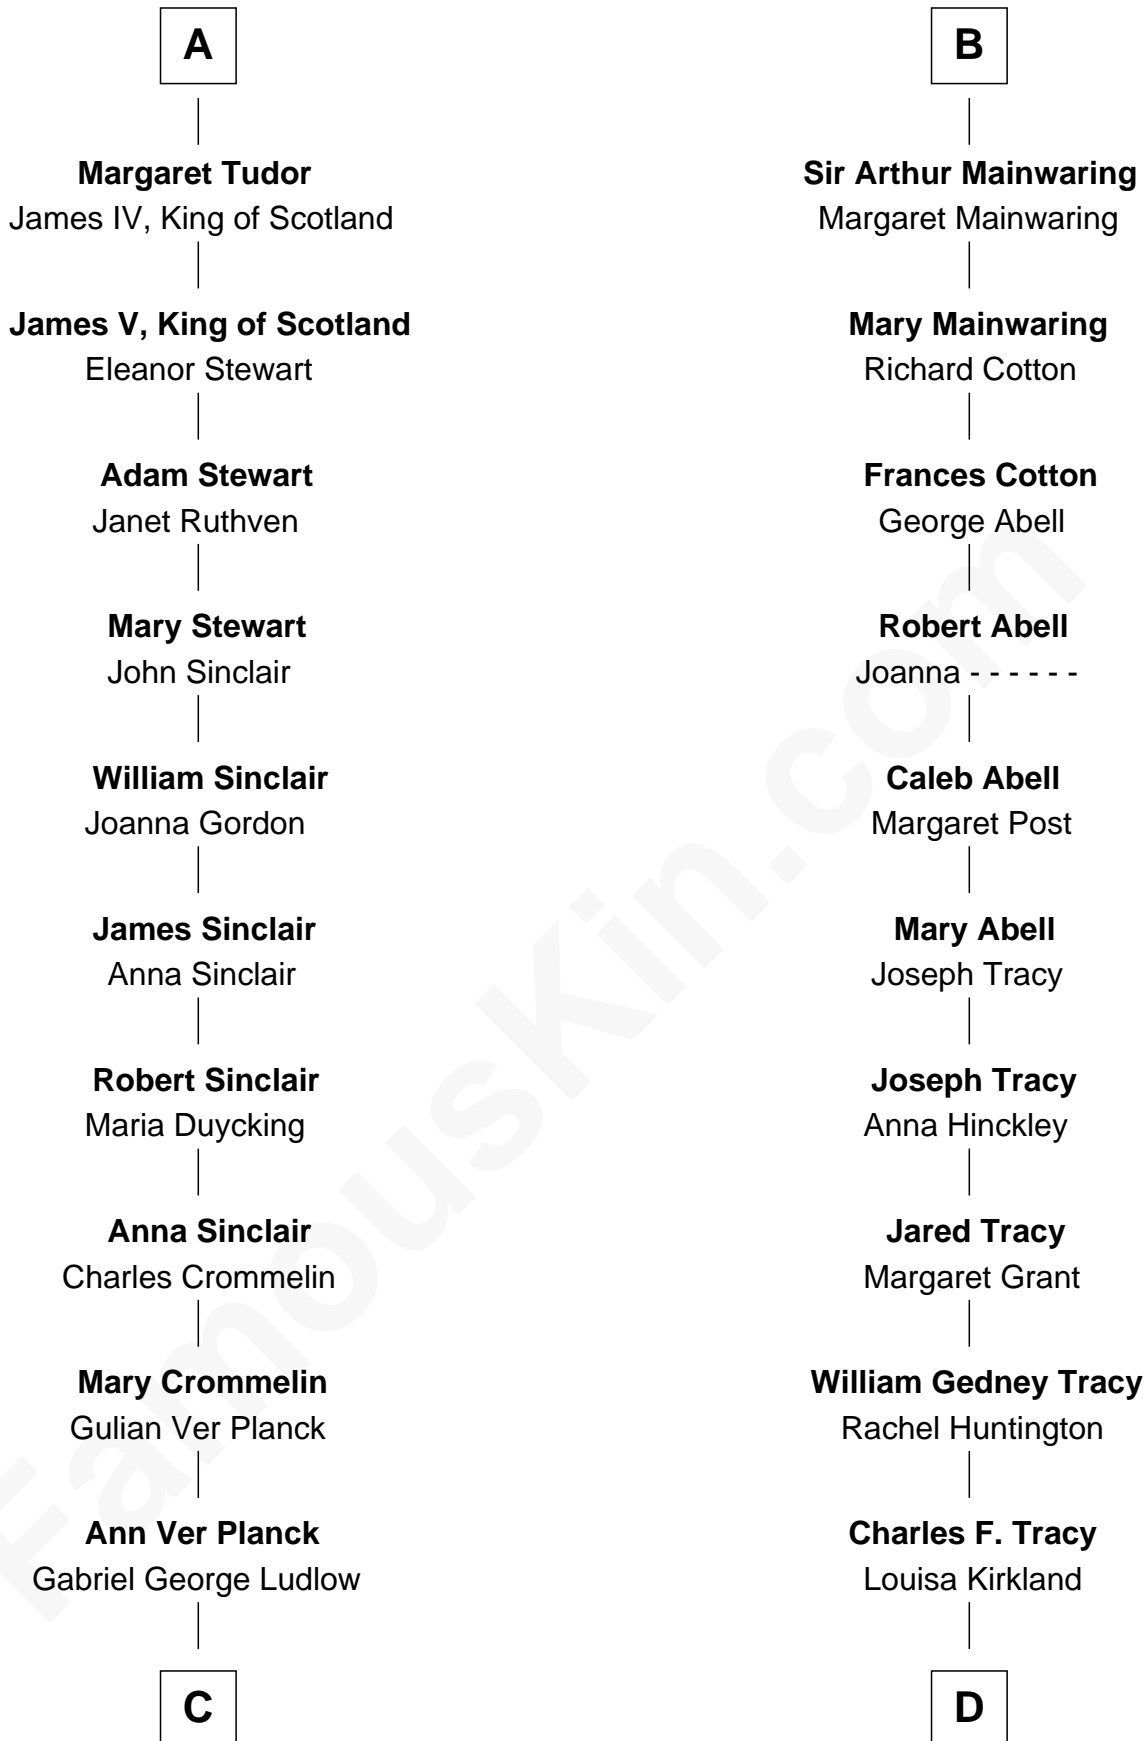

## Relationship Chart of

### Eleanor Roosevelt

*First Lady of President Franklin D. Roosevelt*

**18th cousin 3 times removed of**

**J.P. Morgan, Jr.**

*American Banker and Philanthropist*

**C**

**Gabriel Ver Planck Ludlow**

Elizabeth A. Hunter

**Dr. Edward Hunter Ludlow**

Elizabeth Livingston

**Mary Livingston Ludlow**

Valentine Gill Hall

**Anna Rebecca Hall**

Elliott Roosevelt

**Eleanor Roosevelt**

*First Lady of Franklin Roosevelt*