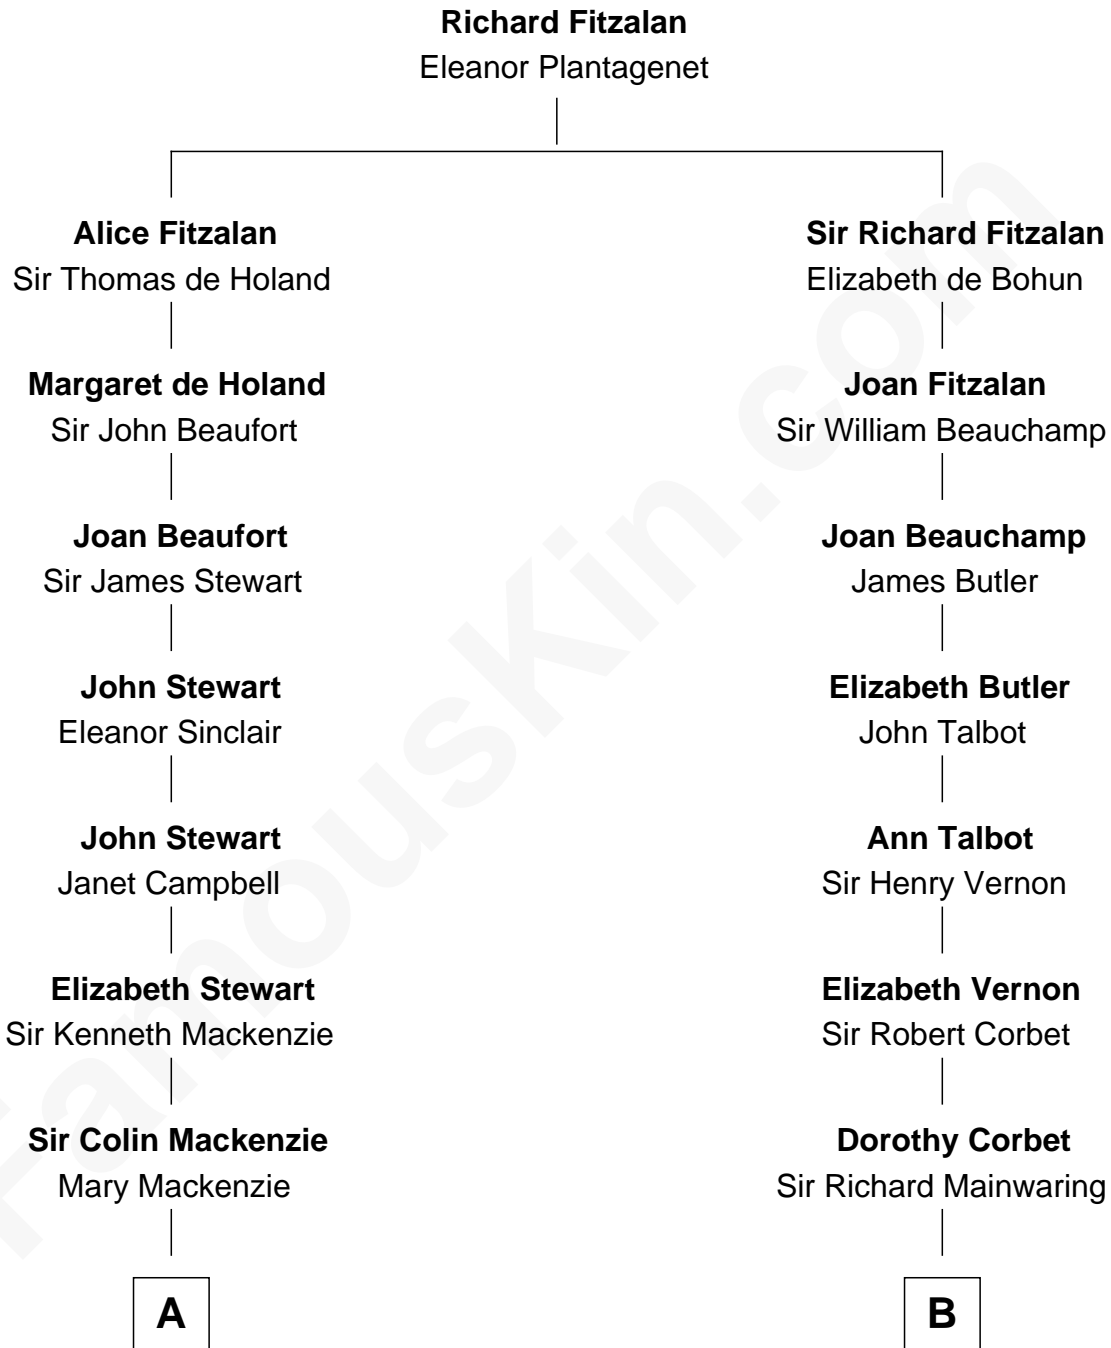

FamousKin.com

Relationship Chart of

Eleanor Roosevelt

First Lady of President Franklin D. Roosevelt

17th cousin 1 time removed of

J.P. Morgan, Jr.

American Banker and Philanthropist

C