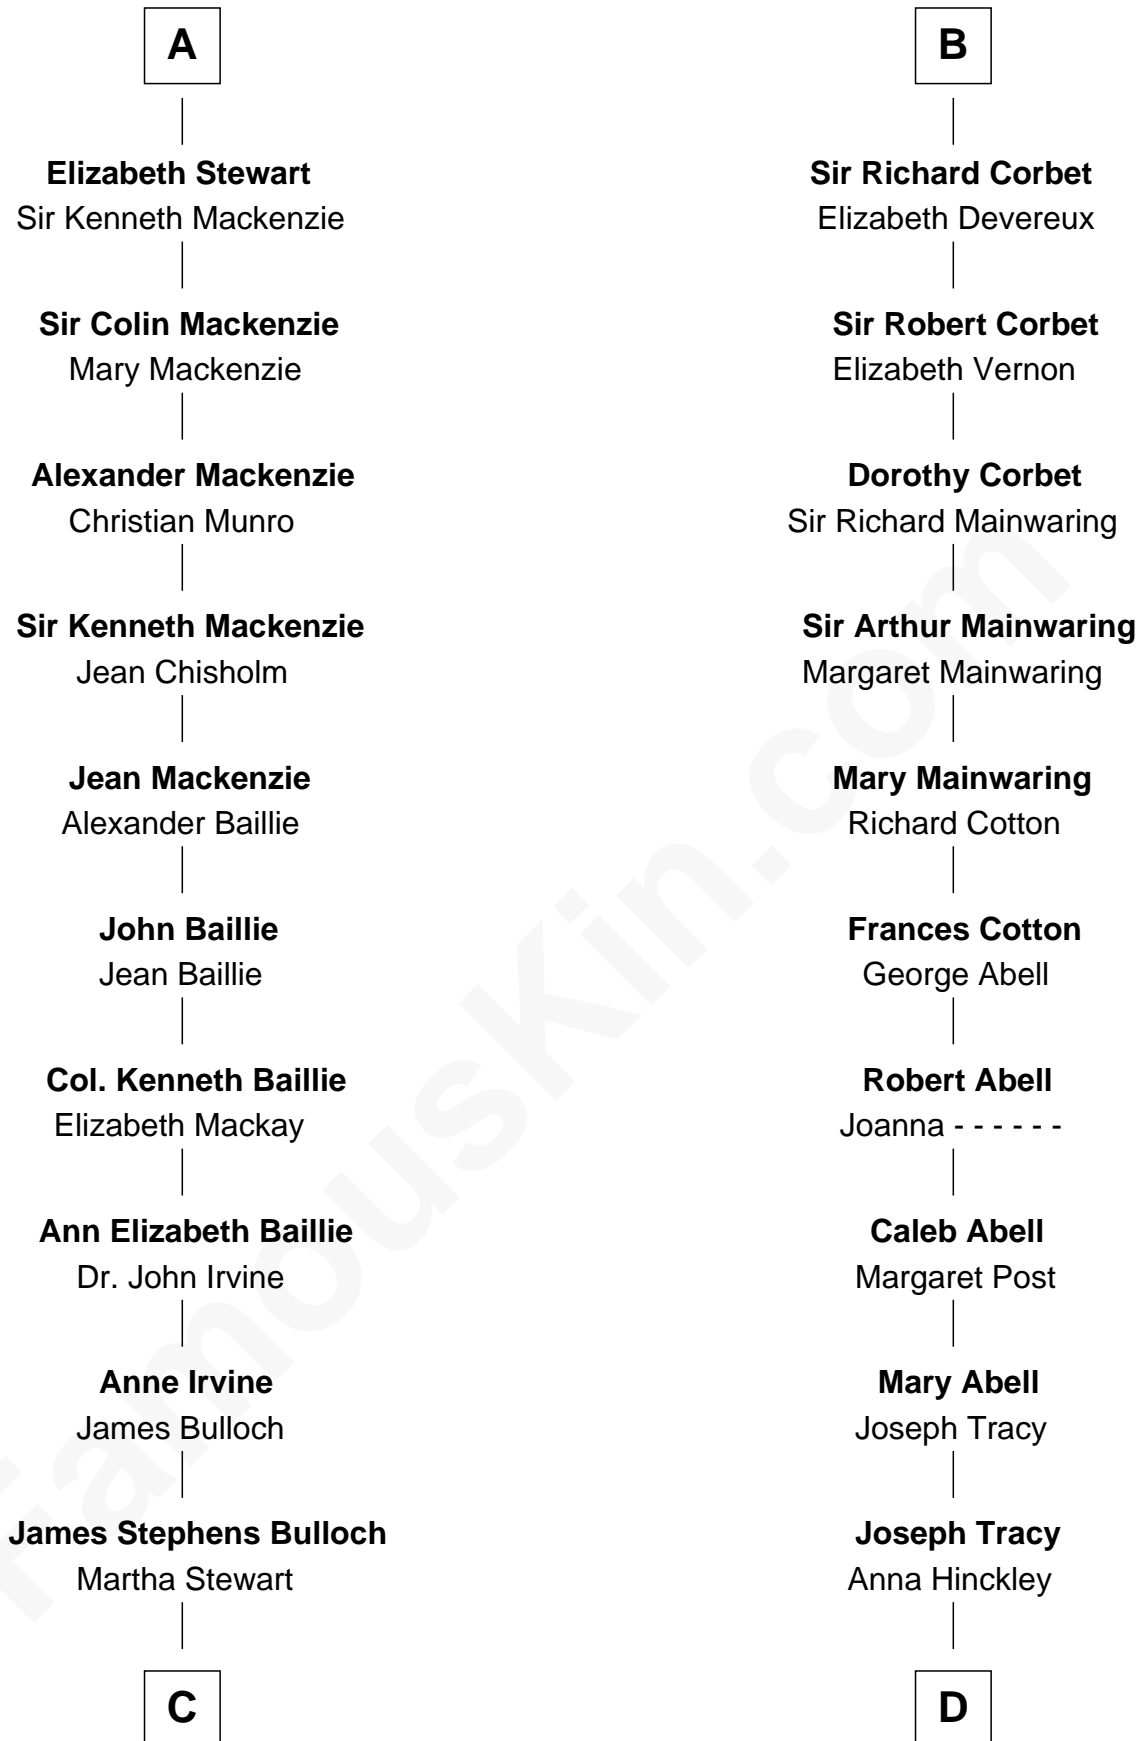

## Relationship Chart of

### Eleanor Roosevelt

*First Lady of President Franklin D. Roosevelt*

**19th cousin 2 times removed of**

**J.P. Morgan, Jr.**

*American Banker and Philanthropist*

**C**

**Martha Bulloch**  
Theodore Roosevelt

**Elliott Roosevelt**  
Anna Rebecca Hall

**Eleanor Roosevelt**  
*First Lady of Franklin Roosevelt*

**D**

**Jared Tracy**  
Margaret Grant

**William Gedney Tracy**  
Rachel Huntington

**Charles F. Tracy**  
Louisa Kirkland