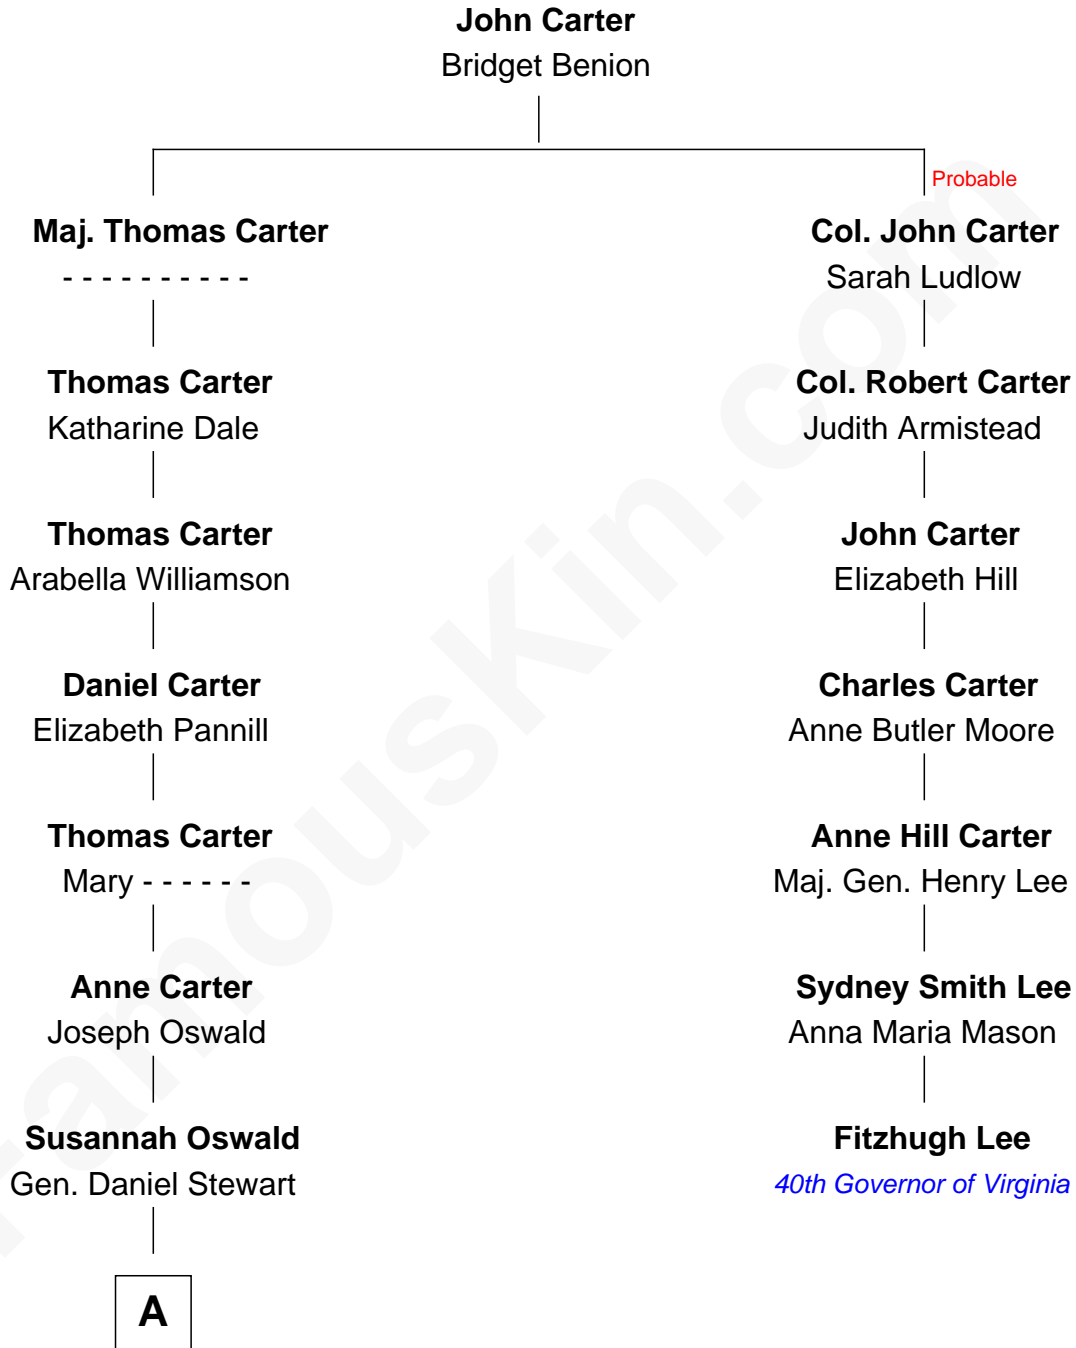

FamousKin.com

Relationship Chart of

Eleanor Roosevelt

First Lady of President Franklin D. Roosevelt

6th cousin 4 times removed of

Fitzhugh Lee

40th Governor of Virginia

A

—
Martha Stewart
James Stephens Bulloch

—
Martha Bulloch
Theodore Roosevelt

—
Elliott Roosevelt
Anna Rebecca Hall

—
Eleanor Roosevelt
First Lady of Franklin Roosevelt

FamousKin.com