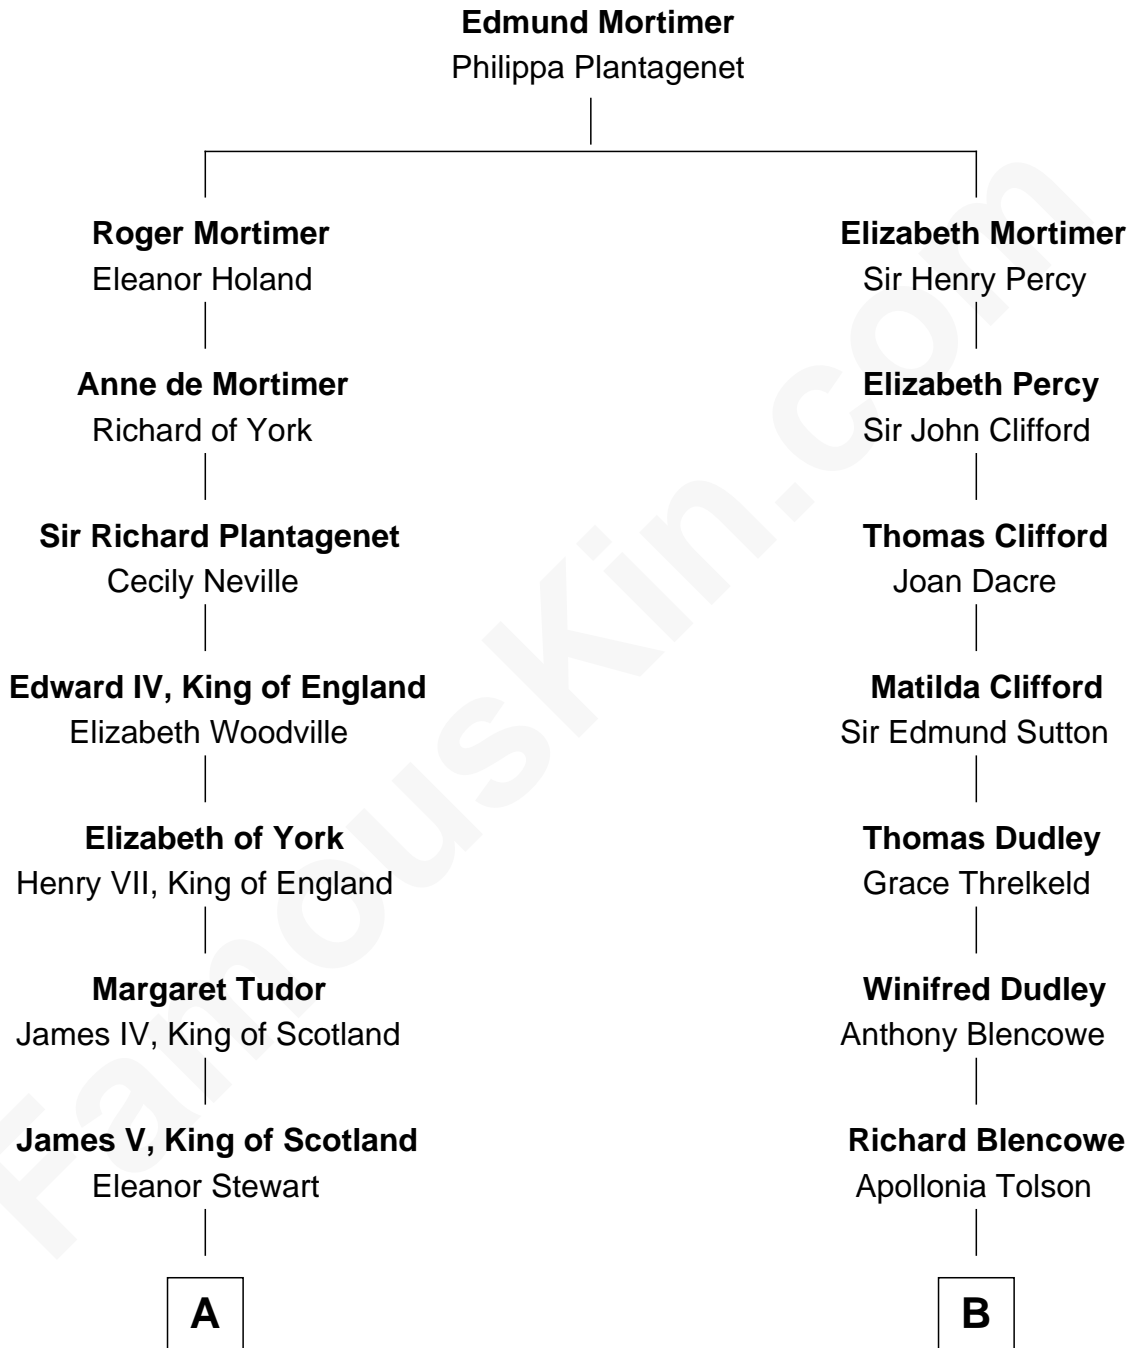

FamousKin.com

Relationship Chart of

Eleanor Roosevelt

First Lady of President Franklin D. Roosevelt

16th cousin 3 times removed of

Fitzhugh Lee

40th Governor of Virginia

C

—
Mary Livingston Ludlow

Valentine Gill Hall

—
Anna Rebecca Hall

Elliott Roosevelt

—
Eleanor Roosevelt

First Lady of Franklin Roosevelt

FamousKin.com