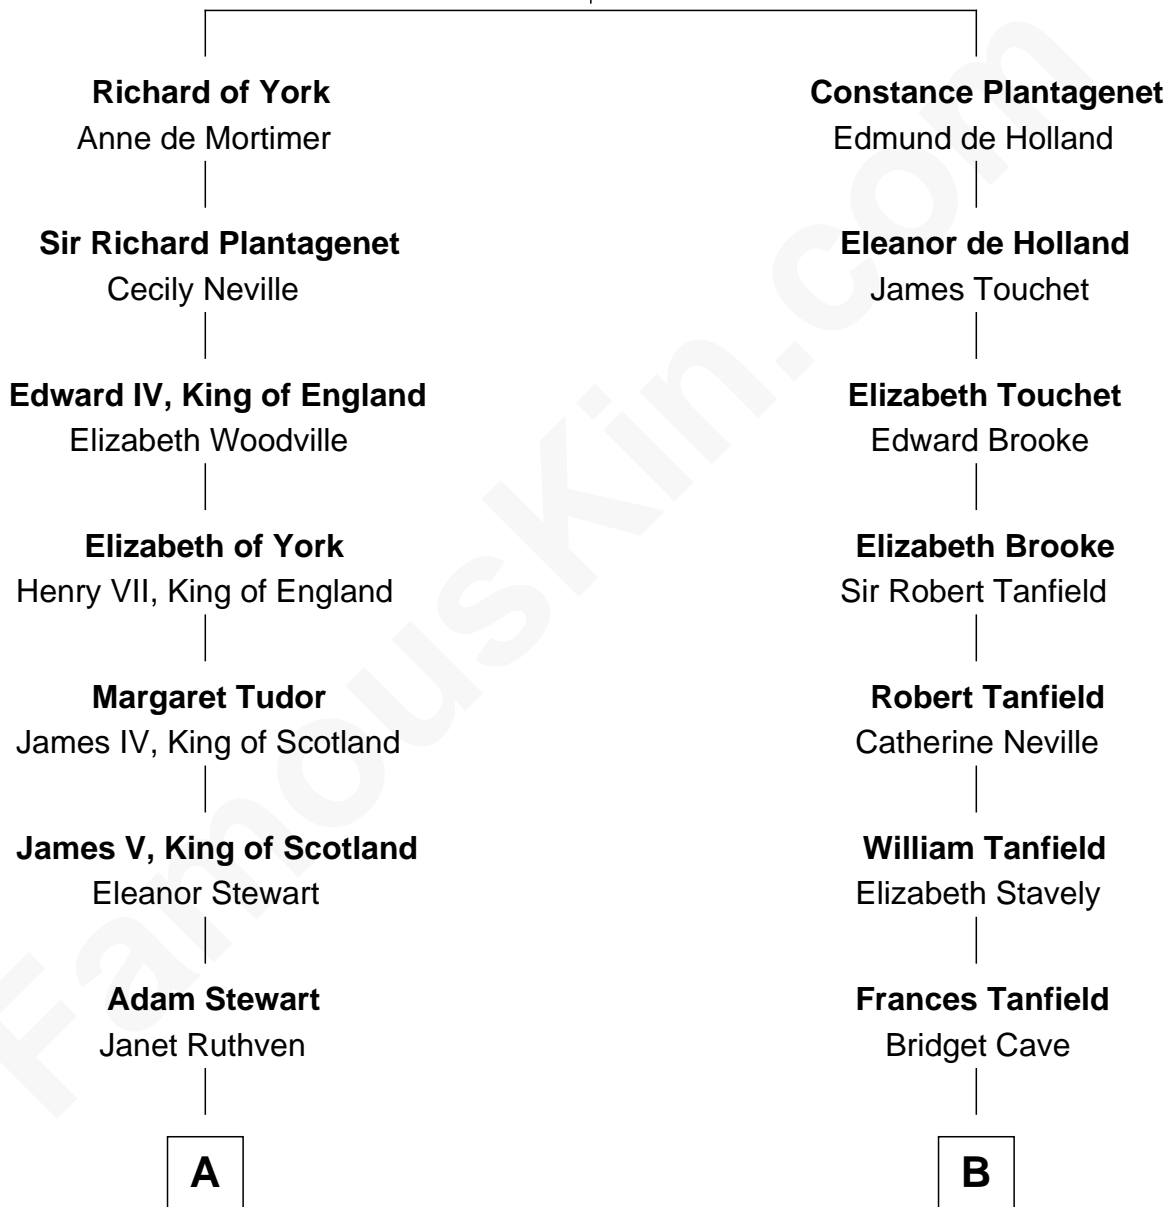

FamousKin.com

Relationship Chart of

Eleanor Roosevelt

First Lady of President Franklin D. Roosevelt

17th cousin 1 time removed of

Fitzhugh Lee

40th Governor of Virginia

Edmund of Langley
Isabella of Castile

C

—
Anna Rebecca Hall

Elliott Roosevelt

—
Eleanor Roosevelt

First Lady of Franklin Roosevelt

FamousKin.com