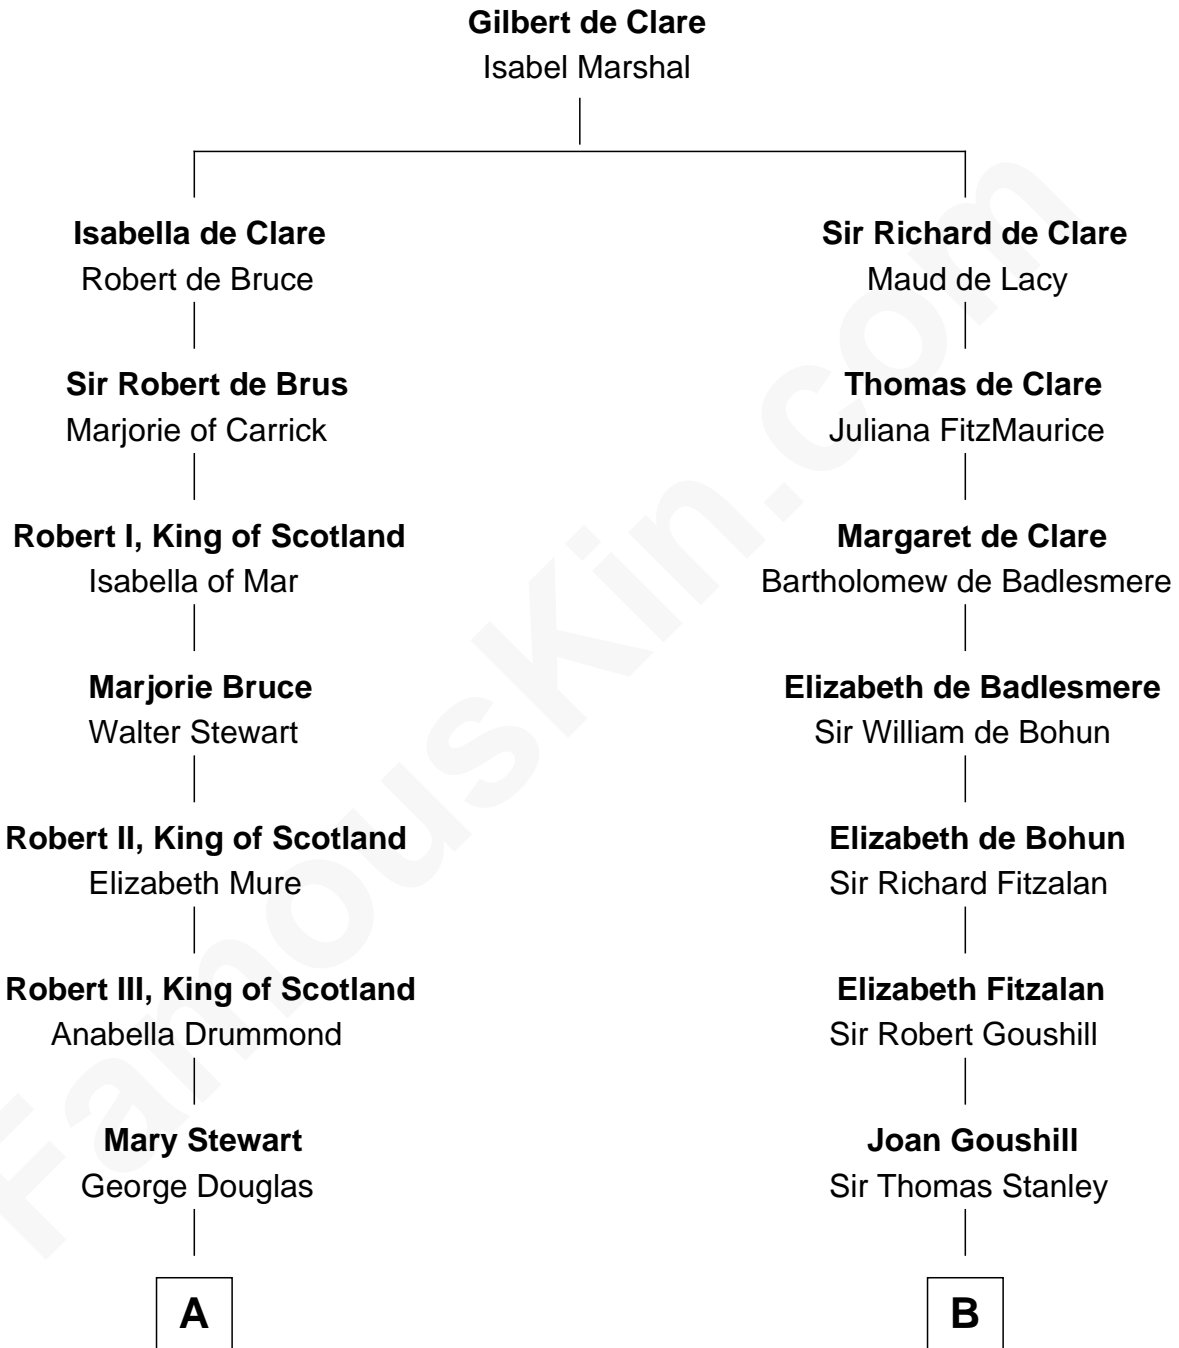

FamousKin.com

Relationship Chart of

Eleanor Roosevelt

First Lady of President Franklin D. Roosevelt

17th cousin 4 times removed of

Thomas Sim Lee

2nd and 7th Governor of Maryland

C

Anne Irvine
James Bulloch

James Stephens Bulloch
Martha Stewart

Martha Bulloch
Theodore Roosevelt

Elliott Roosevelt
Anna Rebecca Hall

Eleanor Roosevelt
First Lady of Franklin Roosevelt

FamousKin.com