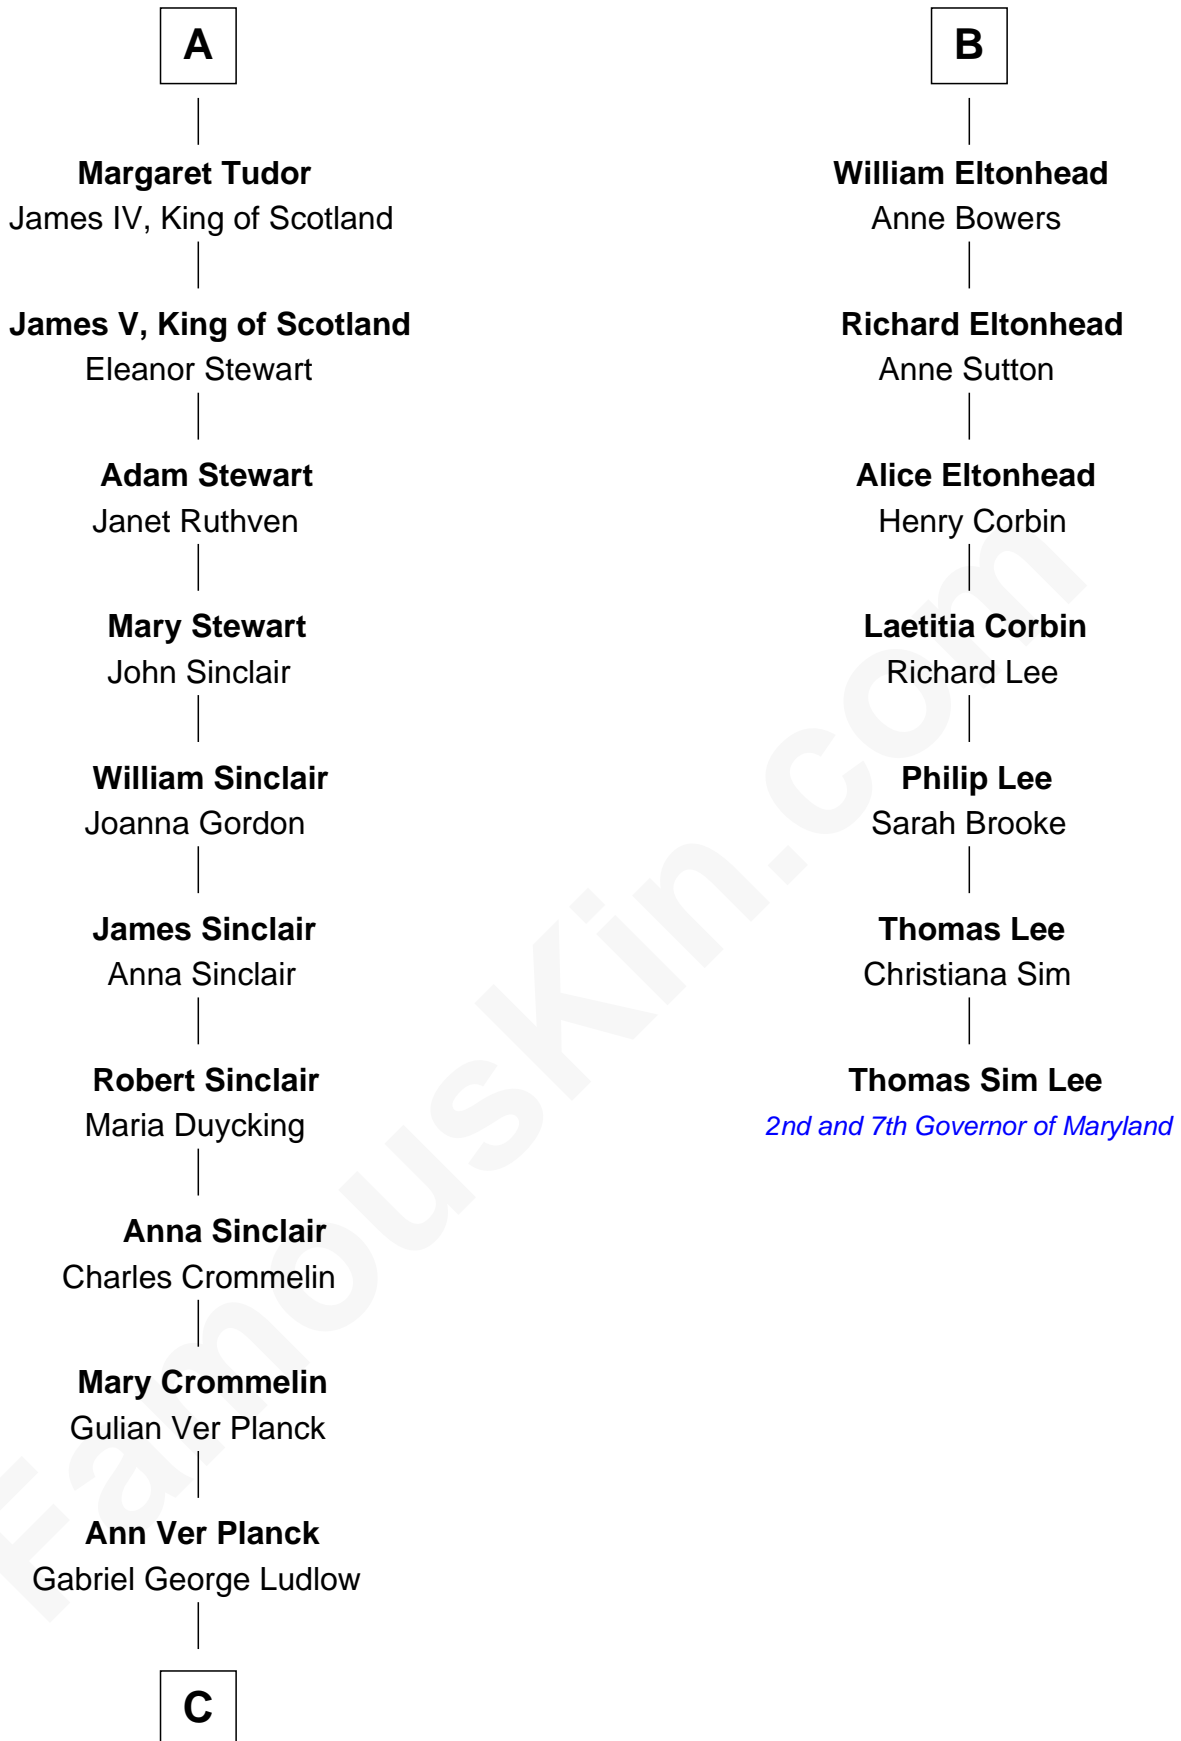

FamousKin.com

Relationship Chart of

Eleanor Roosevelt

First Lady of President Franklin D. Roosevelt

13th cousin 8 times removed of

Thomas Sim Lee

2nd and 7th Governor of Maryland

C

—
Gabriel Ver Planck Ludlow

Elizabeth A. Hunter

—
Dr. Edward Hunter Ludlow

Elizabeth Livingston

—
Mary Livingston Ludlow

Valentine Gill Hall

—
Anna Rebecca Hall

Elliott Roosevelt

—
Eleanor Roosevelt

First Lady of Franklin Roosevelt

FamousKin.com