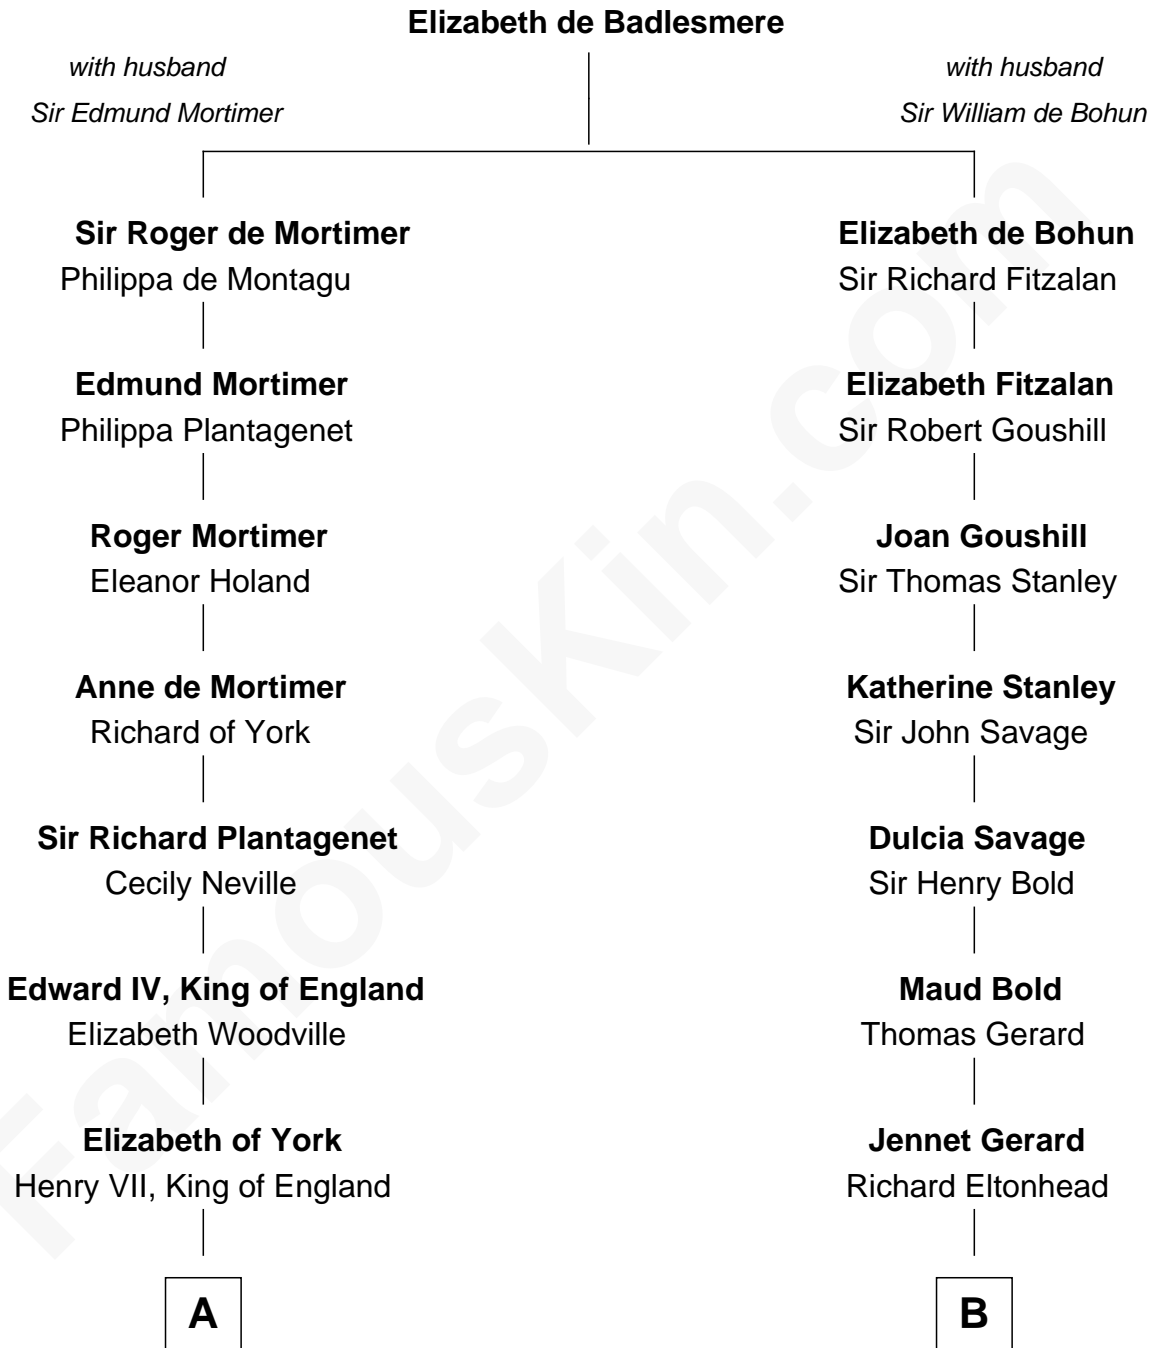

FamousKin.com

Relationship Chart of

Eleanor Roosevelt

First Lady of President Franklin D. Roosevelt

13th cousin 8 times removed of

Thomas Sim Lee

2nd and 7th Governor of Maryland

C

—
Gabriel Ver Planck Ludlow

Elizabeth A. Hunter

—
Dr. Edward Hunter Ludlow

Elizabeth Livingston

—
Mary Livingston Ludlow

Valentine Gill Hall

—
Anna Rebecca Hall

Elliott Roosevelt

—
Eleanor Roosevelt

First Lady of Franklin Roosevelt

FamousKin.com