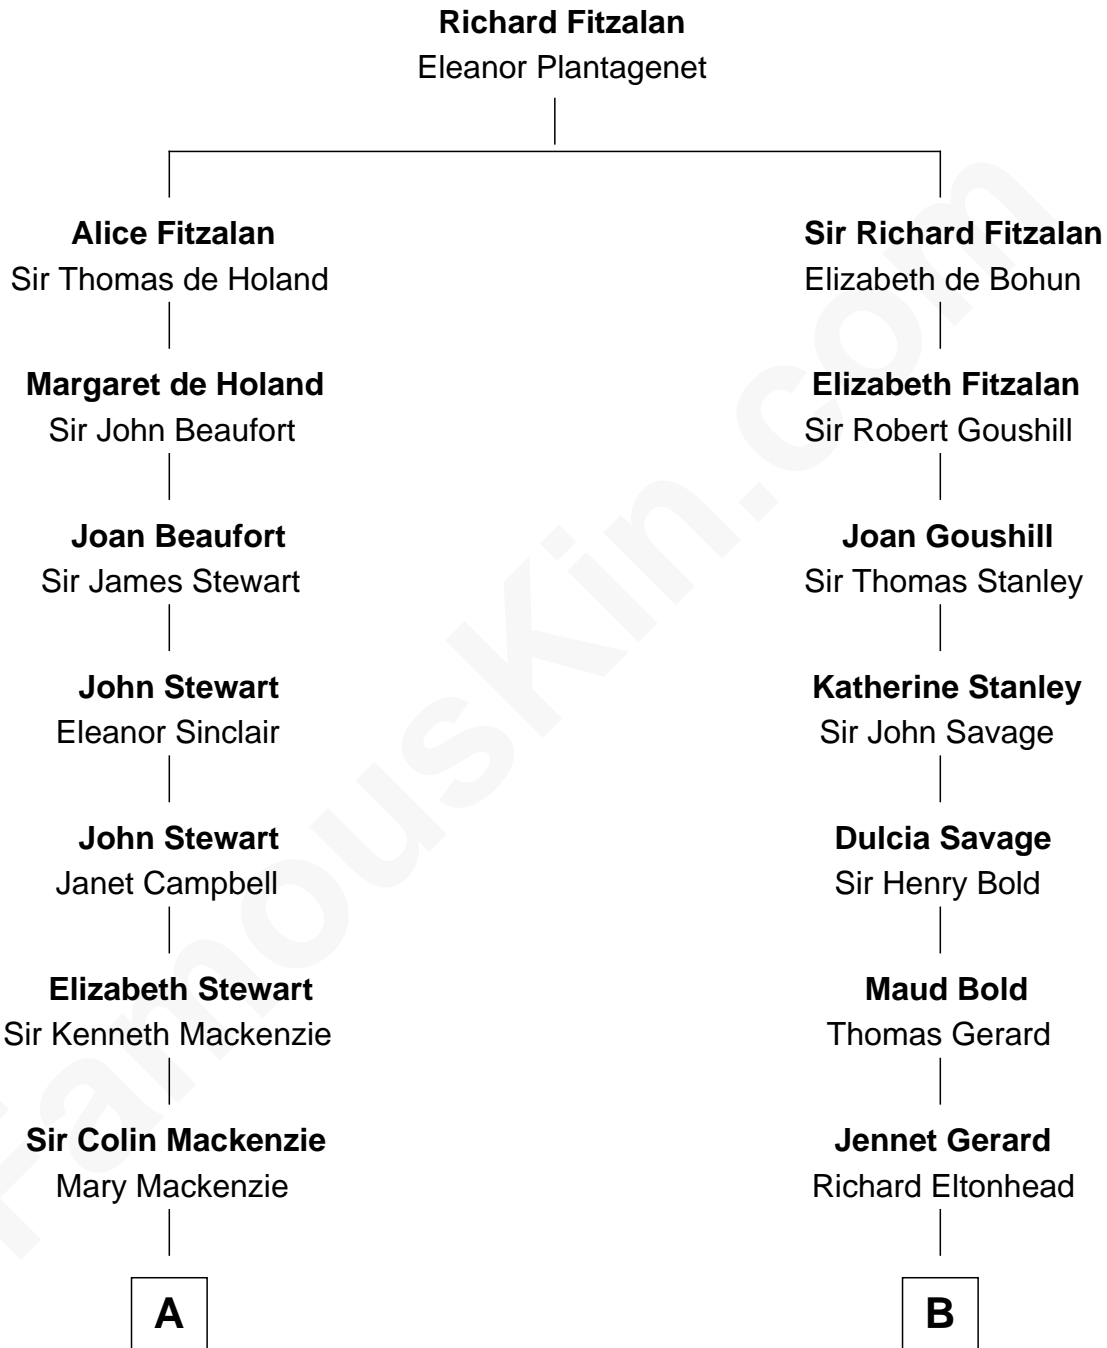

FamousKin.com

Relationship Chart of

Eleanor Roosevelt

First Lady of President Franklin D. Roosevelt

13th cousin 4 times removed of

Thomas Sim Lee

2nd and 7th Governor of Maryland

A