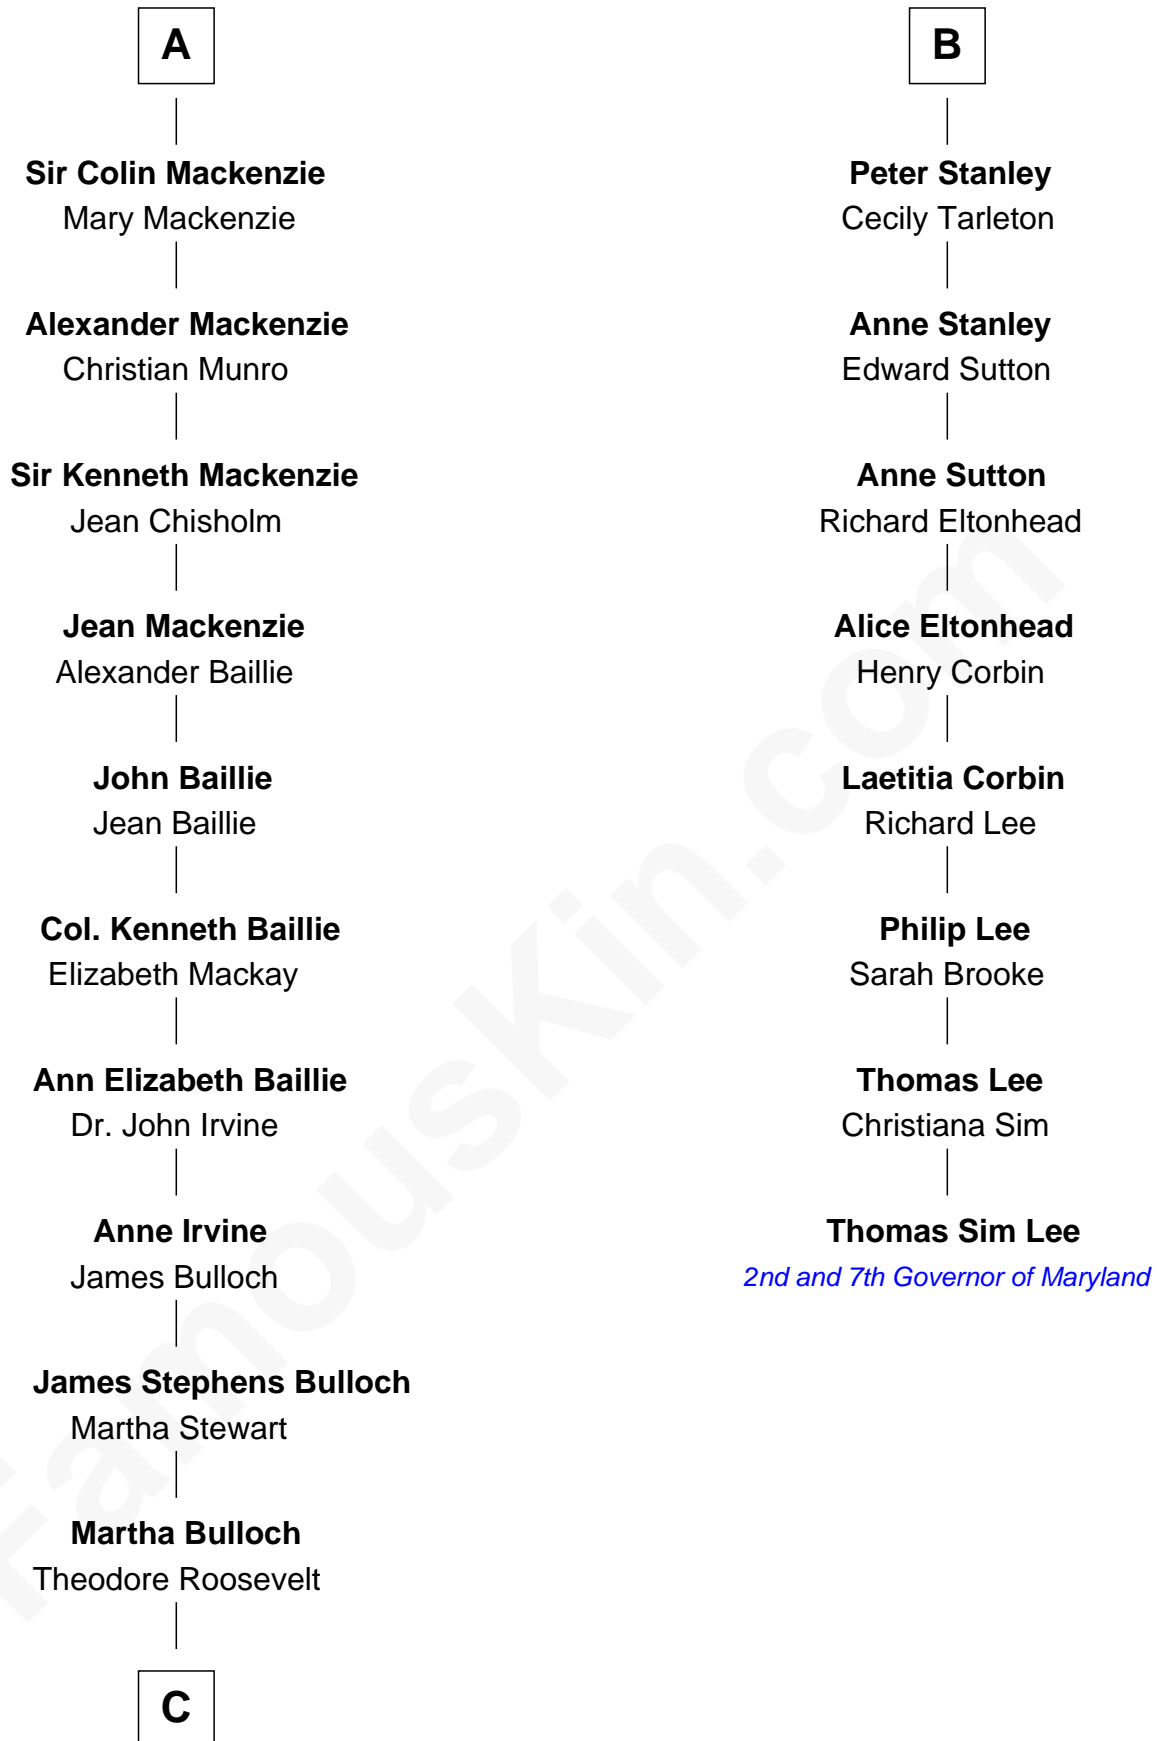

FamousKin.com

Relationship Chart of

Eleanor Roosevelt

First Lady of President Franklin D. Roosevelt

14th cousin 4 times removed of

Thomas Sim Lee

2nd and 7th Governor of Maryland

Sir Robert de Holland

Maude la Zouche

C

—
Elliott Roosevelt
Anna Rebecca Hall

—
Eleanor Roosevelt
First Lady of Franklin Roosevelt

FamousKin.com