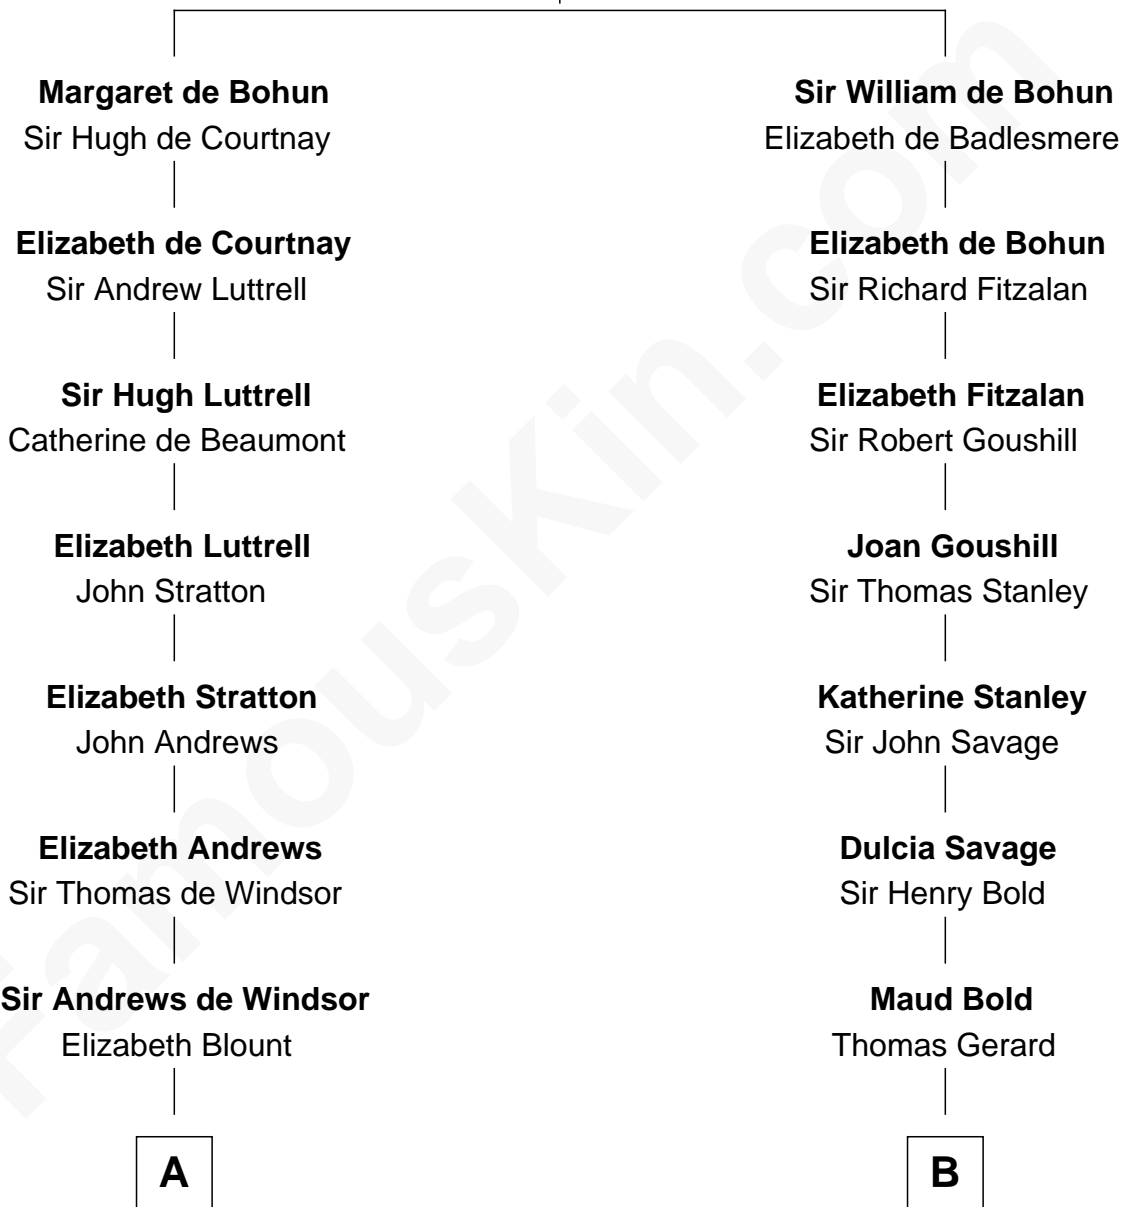

## Relationship Chart of

### Eleanor Roosevelt

*First Lady of President Franklin D. Roosevelt*

**14th cousin 4 times removed of**

**Thomas Sim Lee**

*2nd and 7th Governor of Maryland*

**Humphrey de Bohun**  
Elizabeth Plantagenet

**C**

—  
**Anna Rebecca Hall**

Elliott Roosevelt

—  
**Eleanor Roosevelt**

*First Lady of Franklin Roosevelt*

FamousKin.com