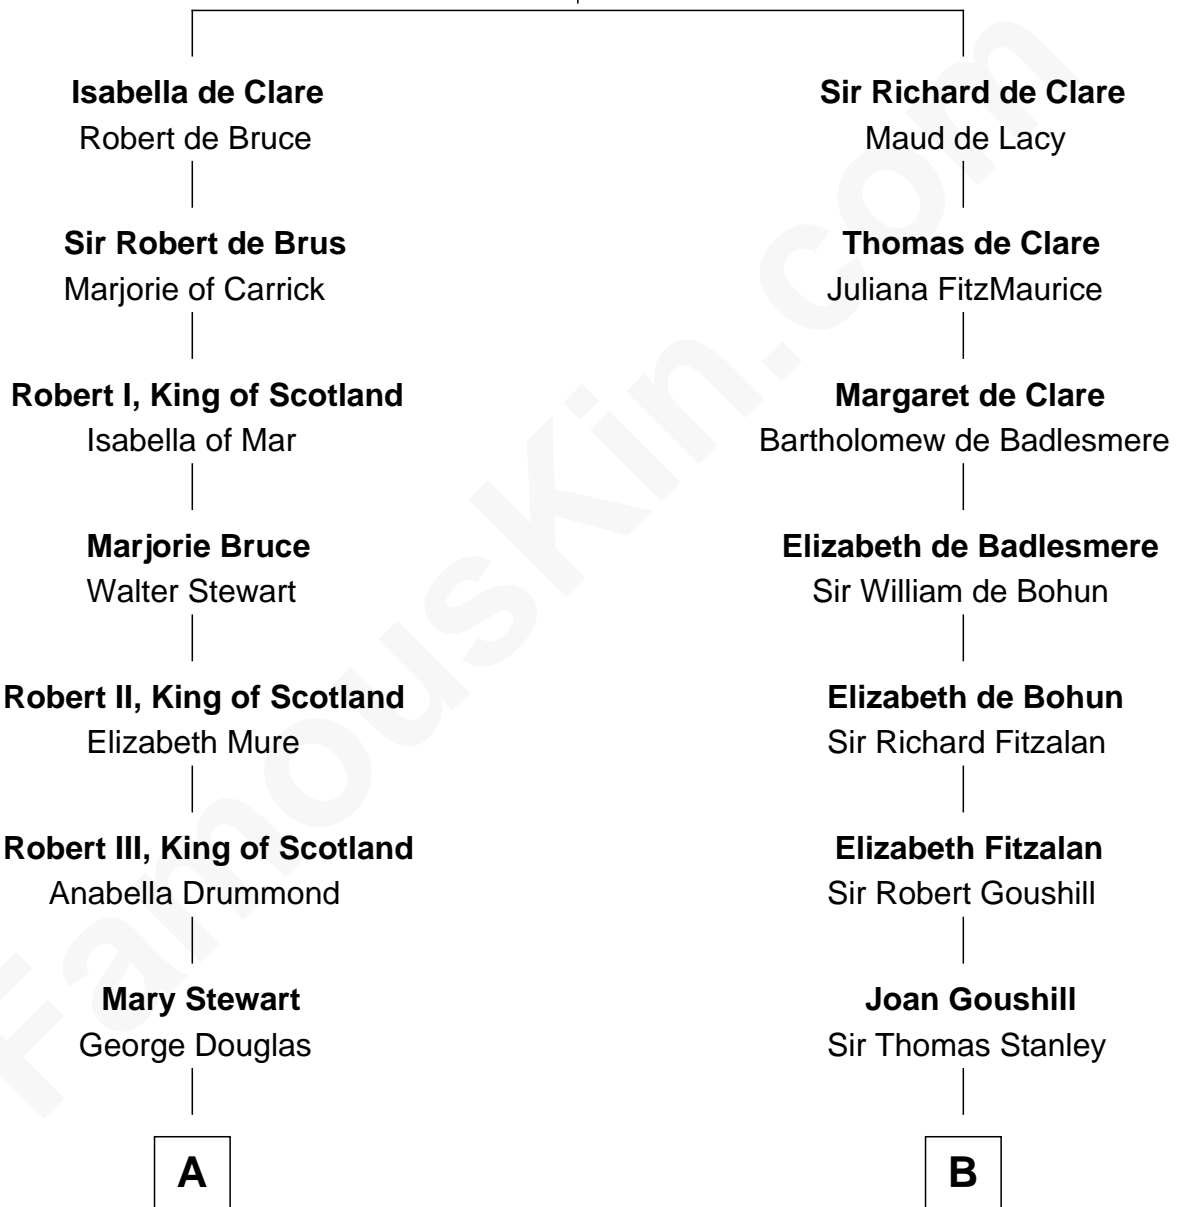

FamousKin.com

Relationship Chart of

Eleanor Roosevelt

First Lady of President Franklin D. Roosevelt

18th cousin 3 times removed of

Edward Lloyd V

13th Governor of Maryland

Gilbert de Clare

Isabel Marshal

C

Anne Irvine
James Bulloch

James Stephens Bulloch
Martha Stewart

Martha Bulloch
Theodore Roosevelt

Elliott Roosevelt
Anna Rebecca Hall

Eleanor Roosevelt
First Lady of Franklin Roosevelt

D

Col. Edward Lloyd
Elizabeth Tayloe

Edward Lloyd V
13th Governor of Maryland

FamousKin.com