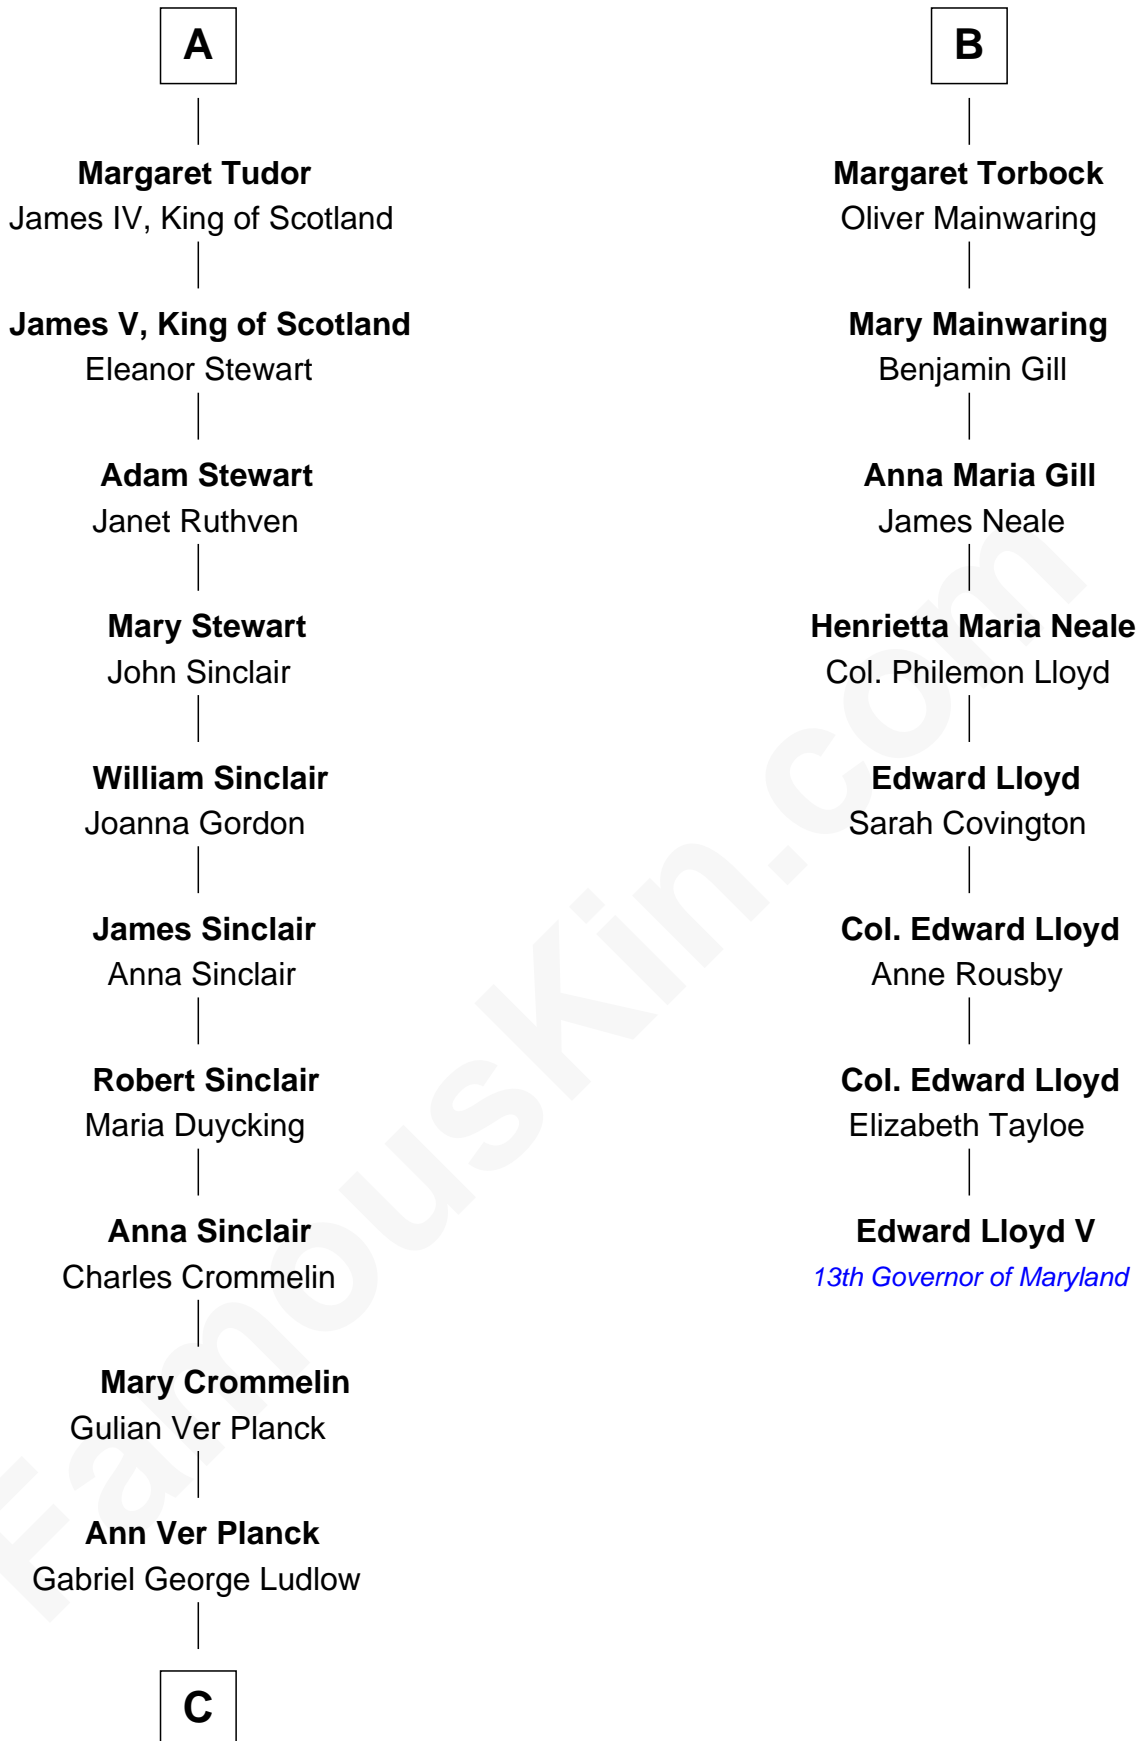

## Relationship Chart of

### Eleanor Roosevelt

*First Lady of President Franklin D. Roosevelt*

14th cousin 7 times removed of

### Edward Lloyd V

*13th Governor of Maryland*

**C**

—  
**Gabriel Ver Planck Ludlow**

Elizabeth A. Hunter

—  
**Dr. Edward Hunter Ludlow**

Elizabeth Livingston

—  
**Mary Livingston Ludlow**