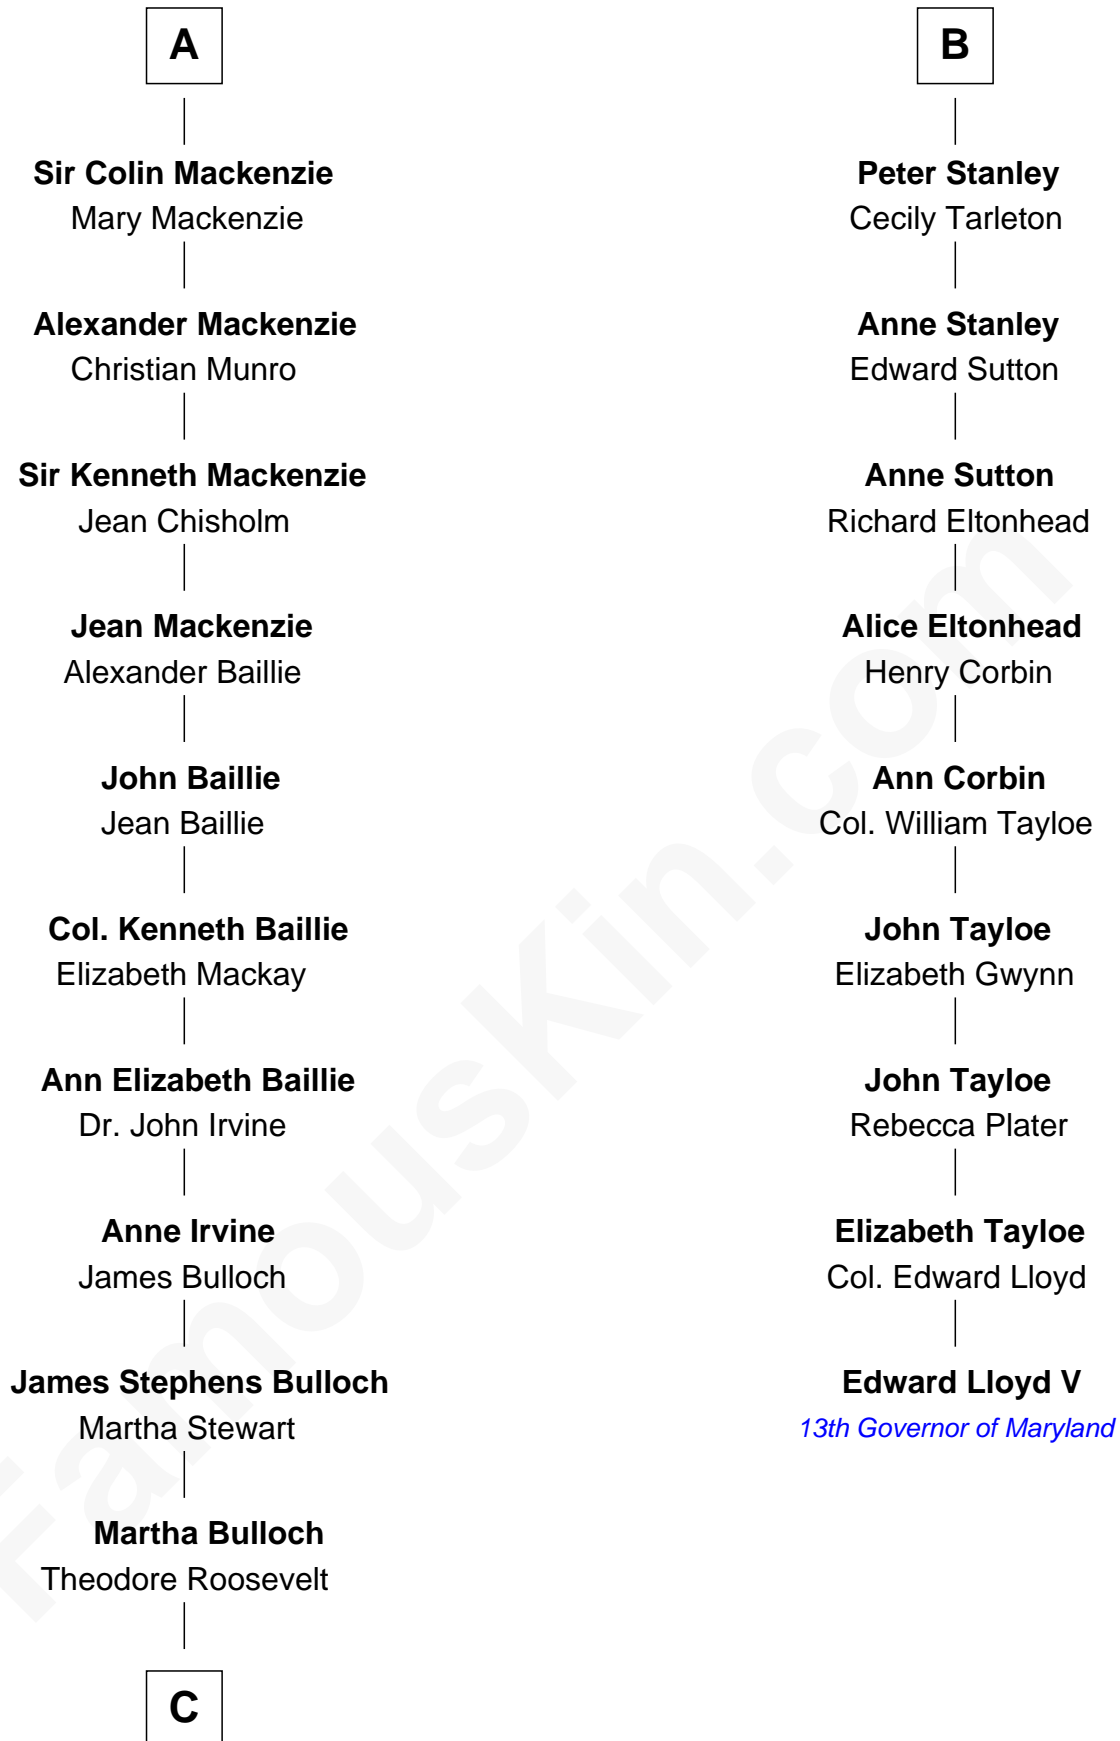

FamousKin.com

Relationship Chart of

Eleanor Roosevelt

First Lady of President Franklin D. Roosevelt

15th cousin 3 times removed of

Edward Lloyd V

13th Governor of Maryland

Sir Robert de Holland

Maude la Zouche

C

—
Elliott Roosevelt
Anna Rebecca Hall

—
Eleanor Roosevelt
First Lady of Franklin Roosevelt

FamousKin.com