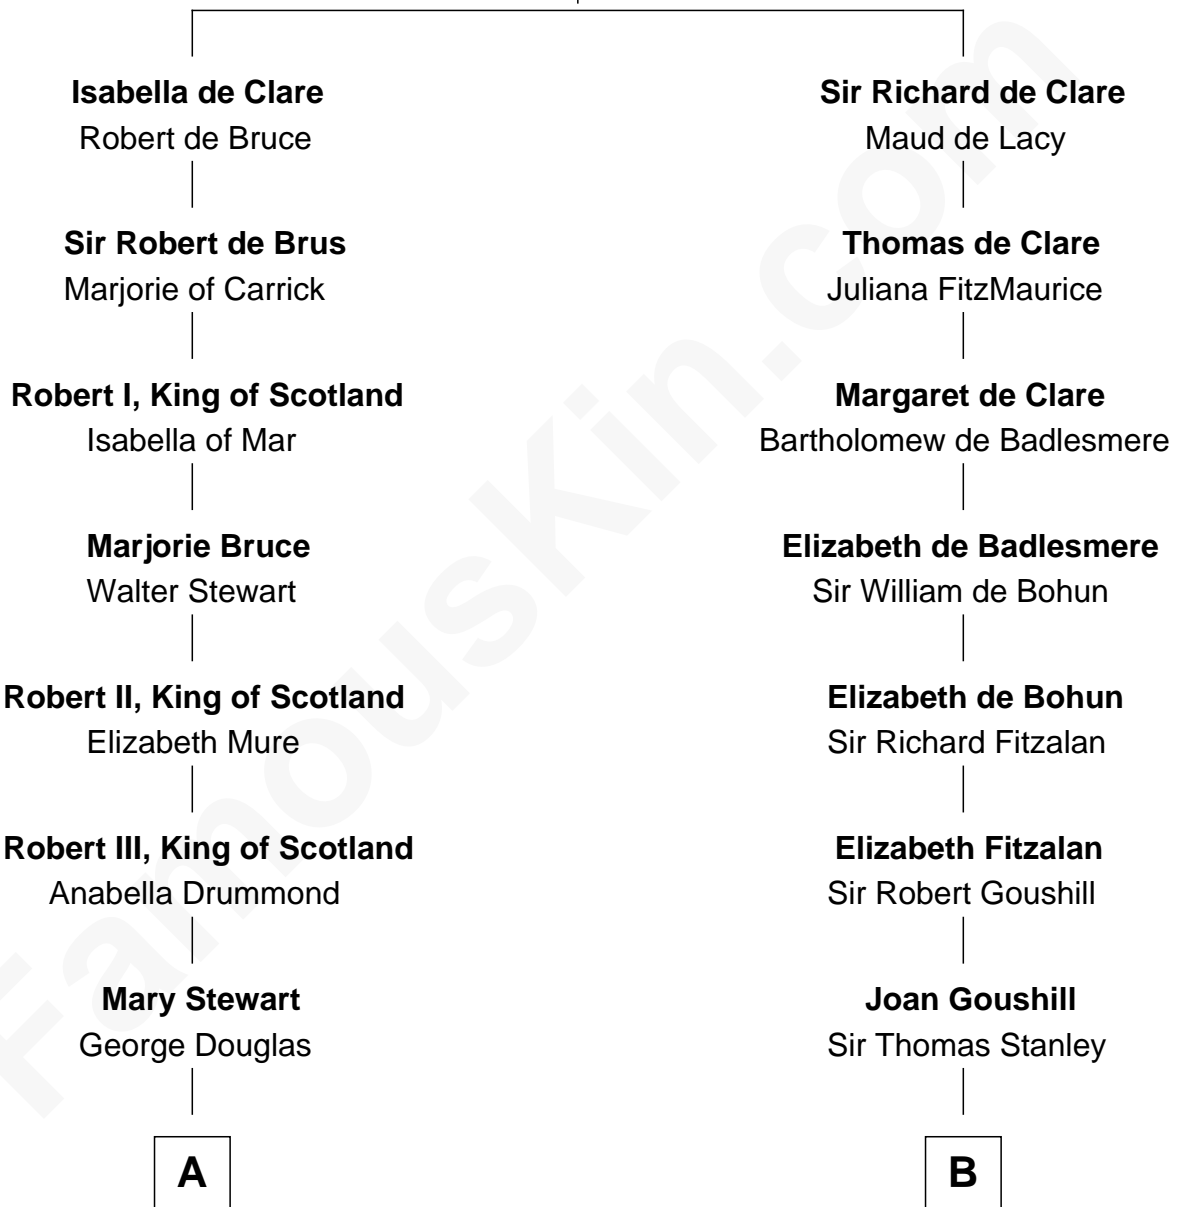

FamousKin.com

Relationship Chart of

Eleanor Roosevelt

First Lady of President Franklin D. Roosevelt

20th cousin 1 time removed of

Henry Lloyd

40th Governor of Maryland

Gilbert de Clare

Isabel Marshal

A

Elizabeth Douglas
Sir Alexander Forbes

Elizabeth Forbes
Alexander Irvine

Sir Alexander Irvine
Janet Keith

Alexander Irvine
Janet Allardice

Alexander Irvine
Elizabeth Ogilvie

Gilbert Irvine
Jean of Menzies