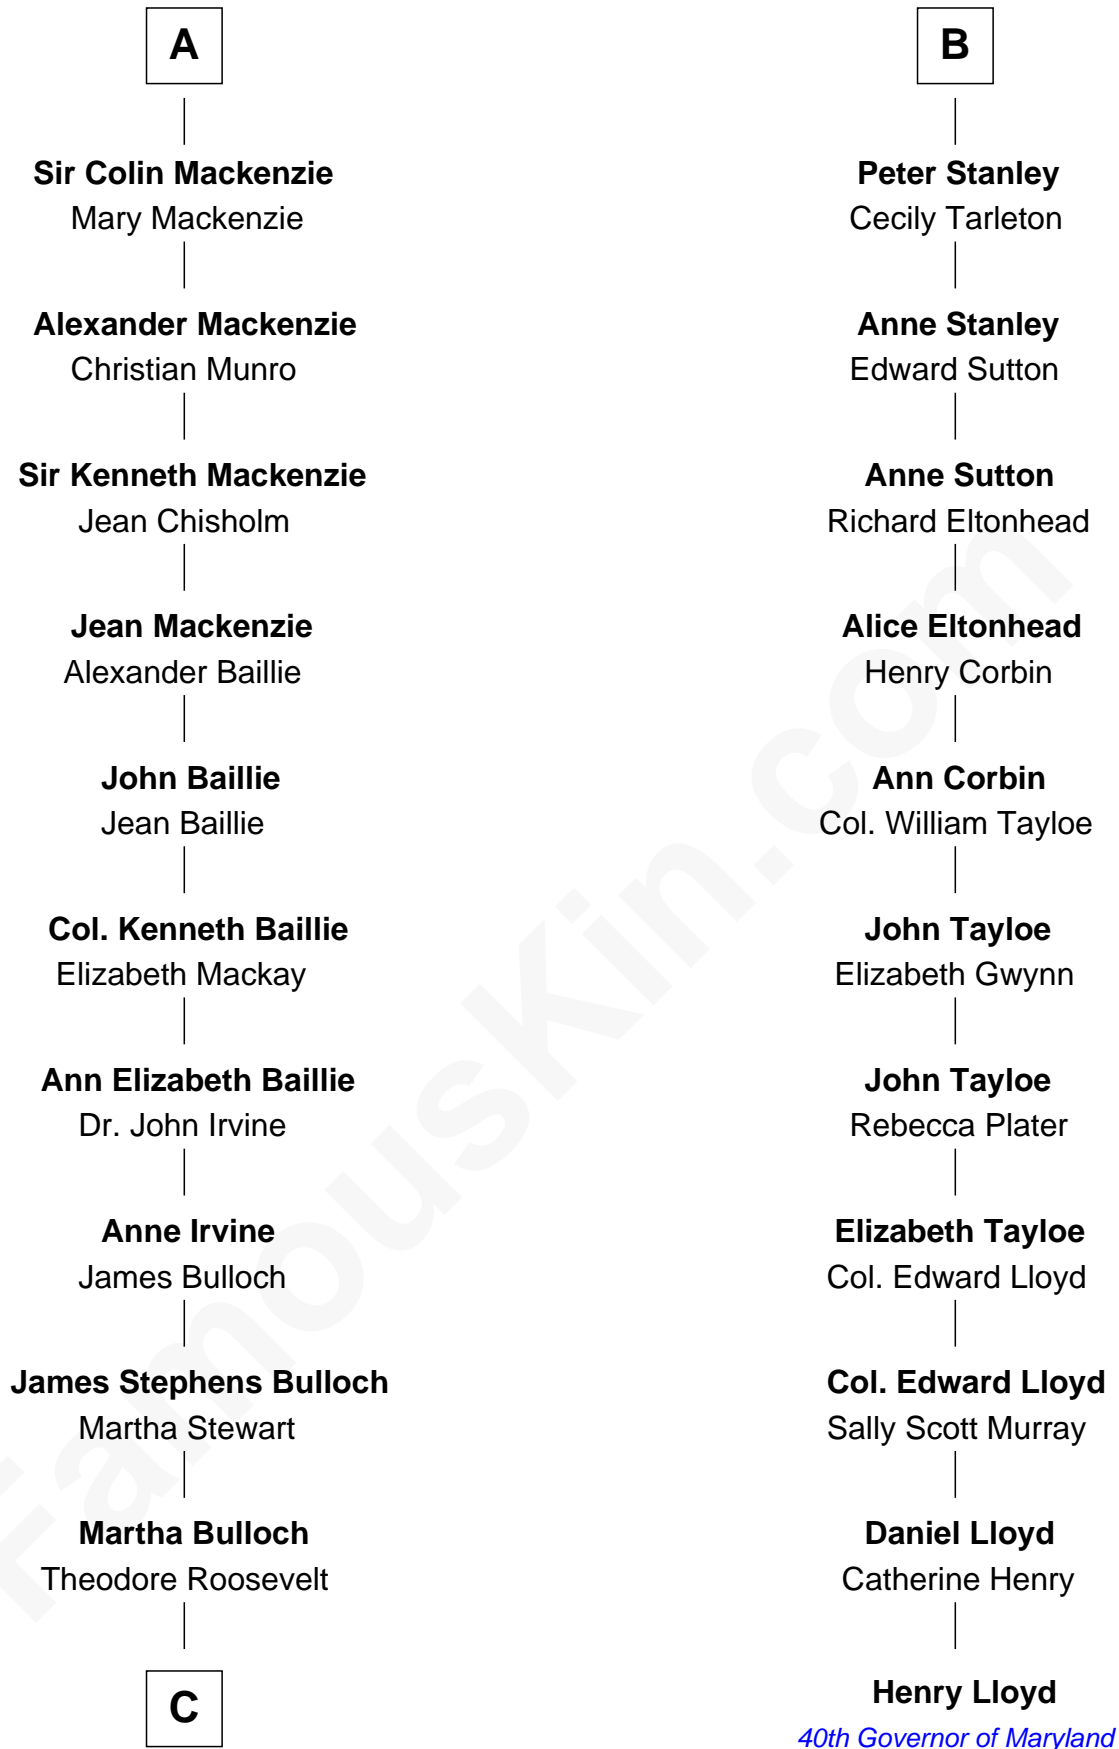

FamousKin.com

Relationship Chart of

Eleanor Roosevelt

First Lady of President Franklin D. Roosevelt

17th cousin 1 time removed of

Henry Lloyd

40th Governor of Maryland

Sir Robert de Holland

Maude la Zouche

C

—
Elliott Roosevelt
Anna Rebecca Hall

—
Eleanor Roosevelt
First Lady of Franklin Roosevelt

FamousKin.com