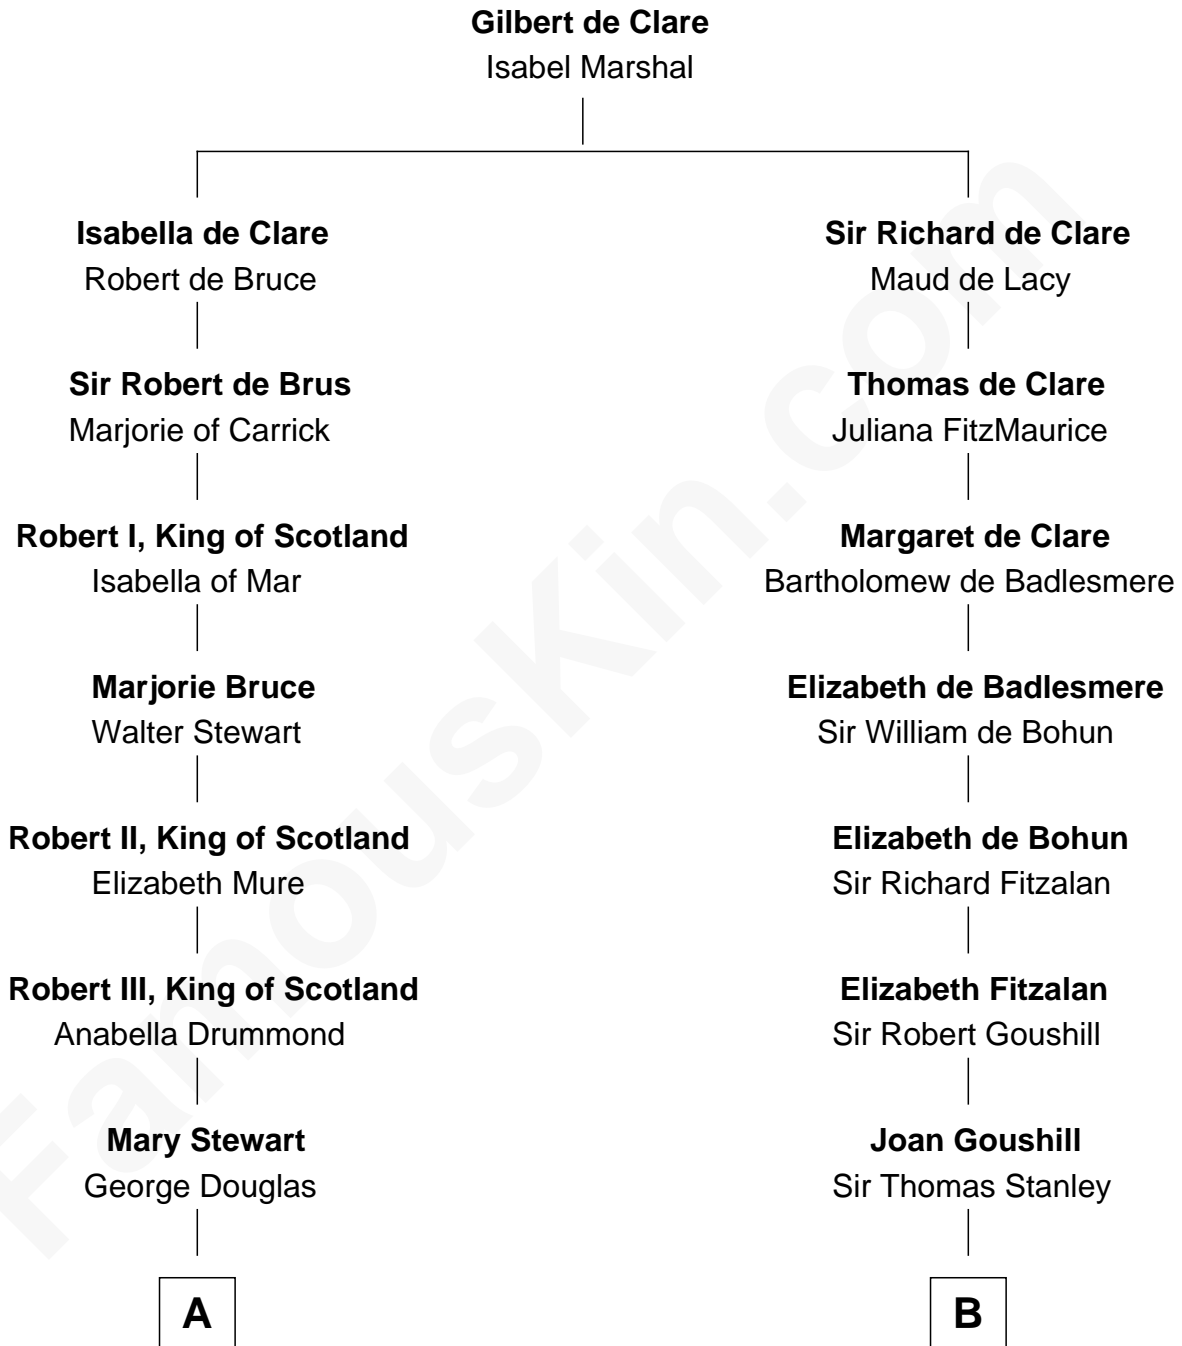

FamousKin.com

Relationship Chart of

Eleanor Roosevelt

First Lady of President Franklin D. Roosevelt

18th cousin 3 times removed of

Charles Goldsborough

16th Governor of Maryland

C

Anne Irvine
James Bulloch

James Stephens Bulloch
Martha Stewart

Martha Bulloch
Theodore Roosevelt

Elliott Roosevelt
Anna Rebecca Hall

Eleanor Roosevelt
First Lady of Franklin Roosevelt

D

Anna Maria Tilghman
Charles Goldsborough

Charles Goldsborough
16th Governor of Maryland

FamousKin.com