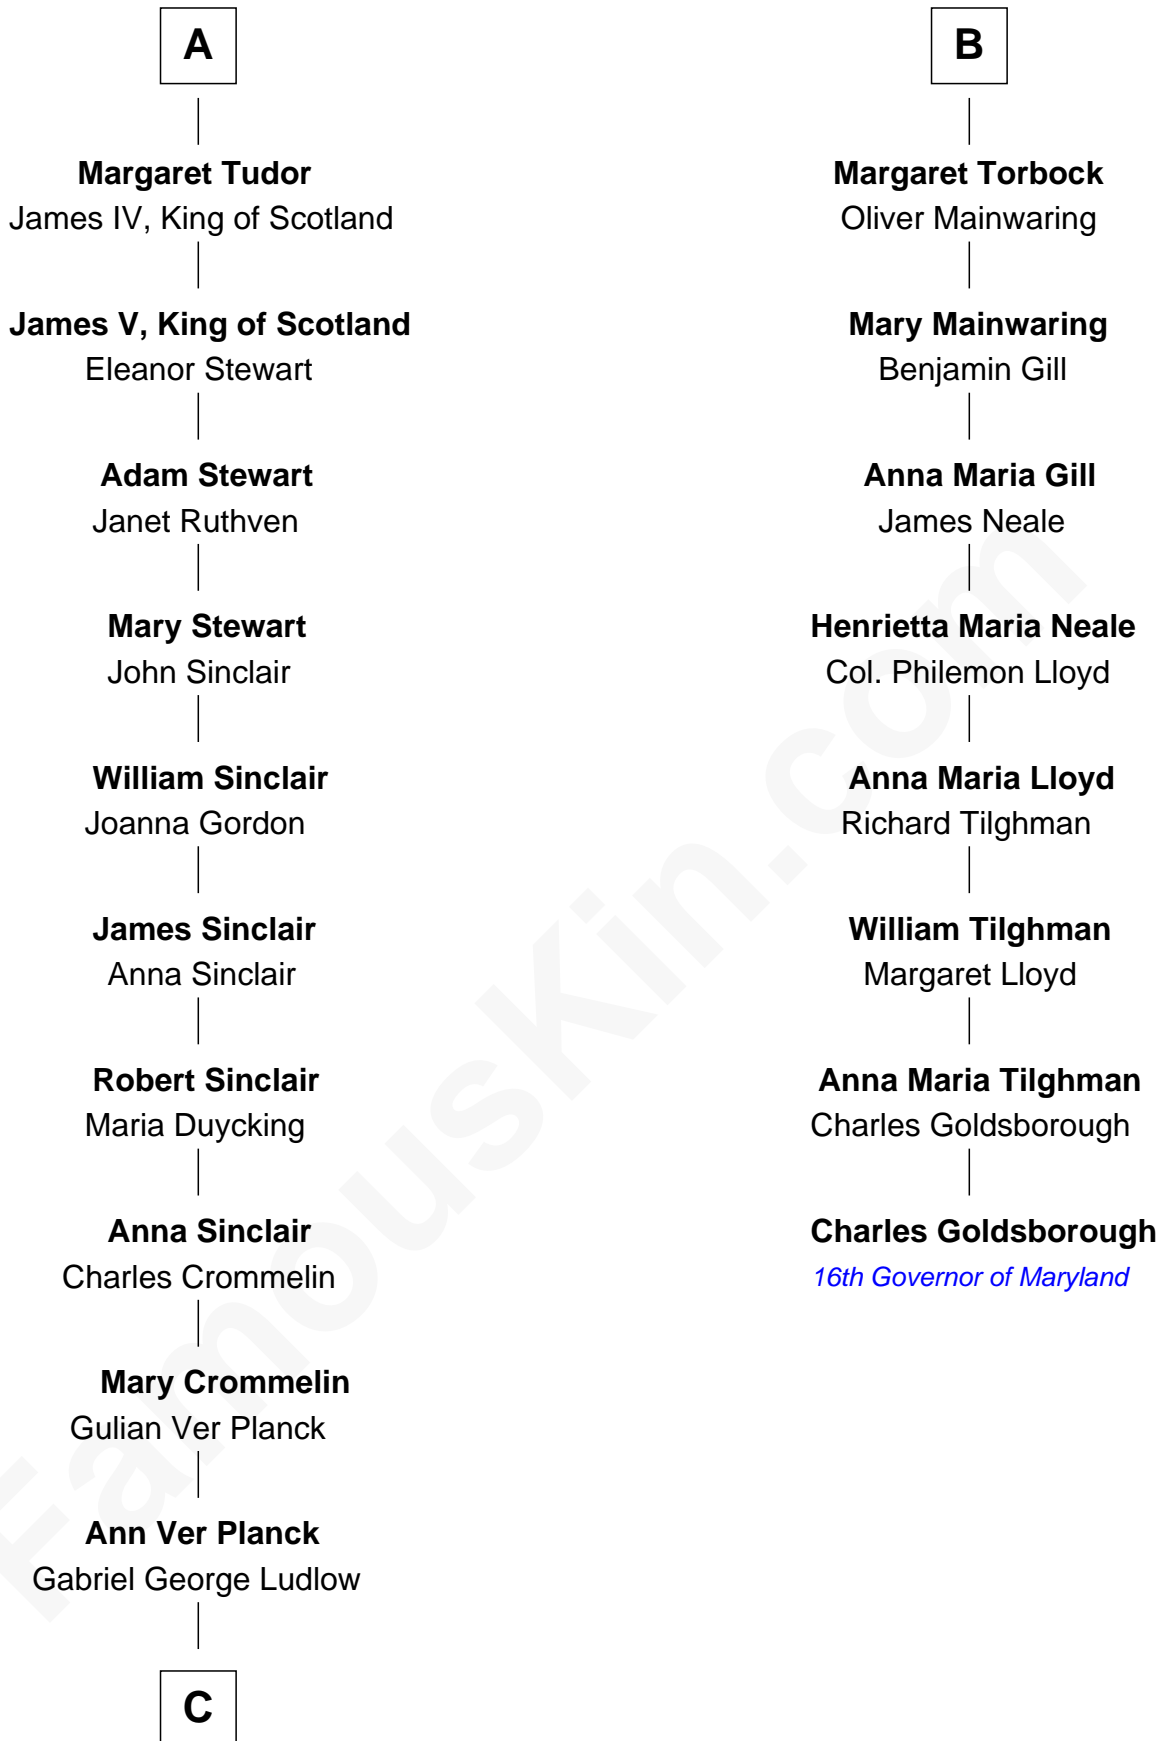

FamousKin.com

Relationship Chart of

Eleanor Roosevelt

First Lady of President Franklin D. Roosevelt

14th cousin 7 times removed of

Charles Goldsborough

16th Governor of Maryland

C

Gabriel Ver Planck Ludlow

Elizabeth A. Hunter

Dr. Edward Hunter Ludlow

Elizabeth Livingston

Mary Livingston Ludlow

Valentine Gill Hall

Anna Rebecca Hall

Elliott Roosevelt

Eleanor Roosevelt

First Lady of Franklin Roosevelt

FamousKin.com